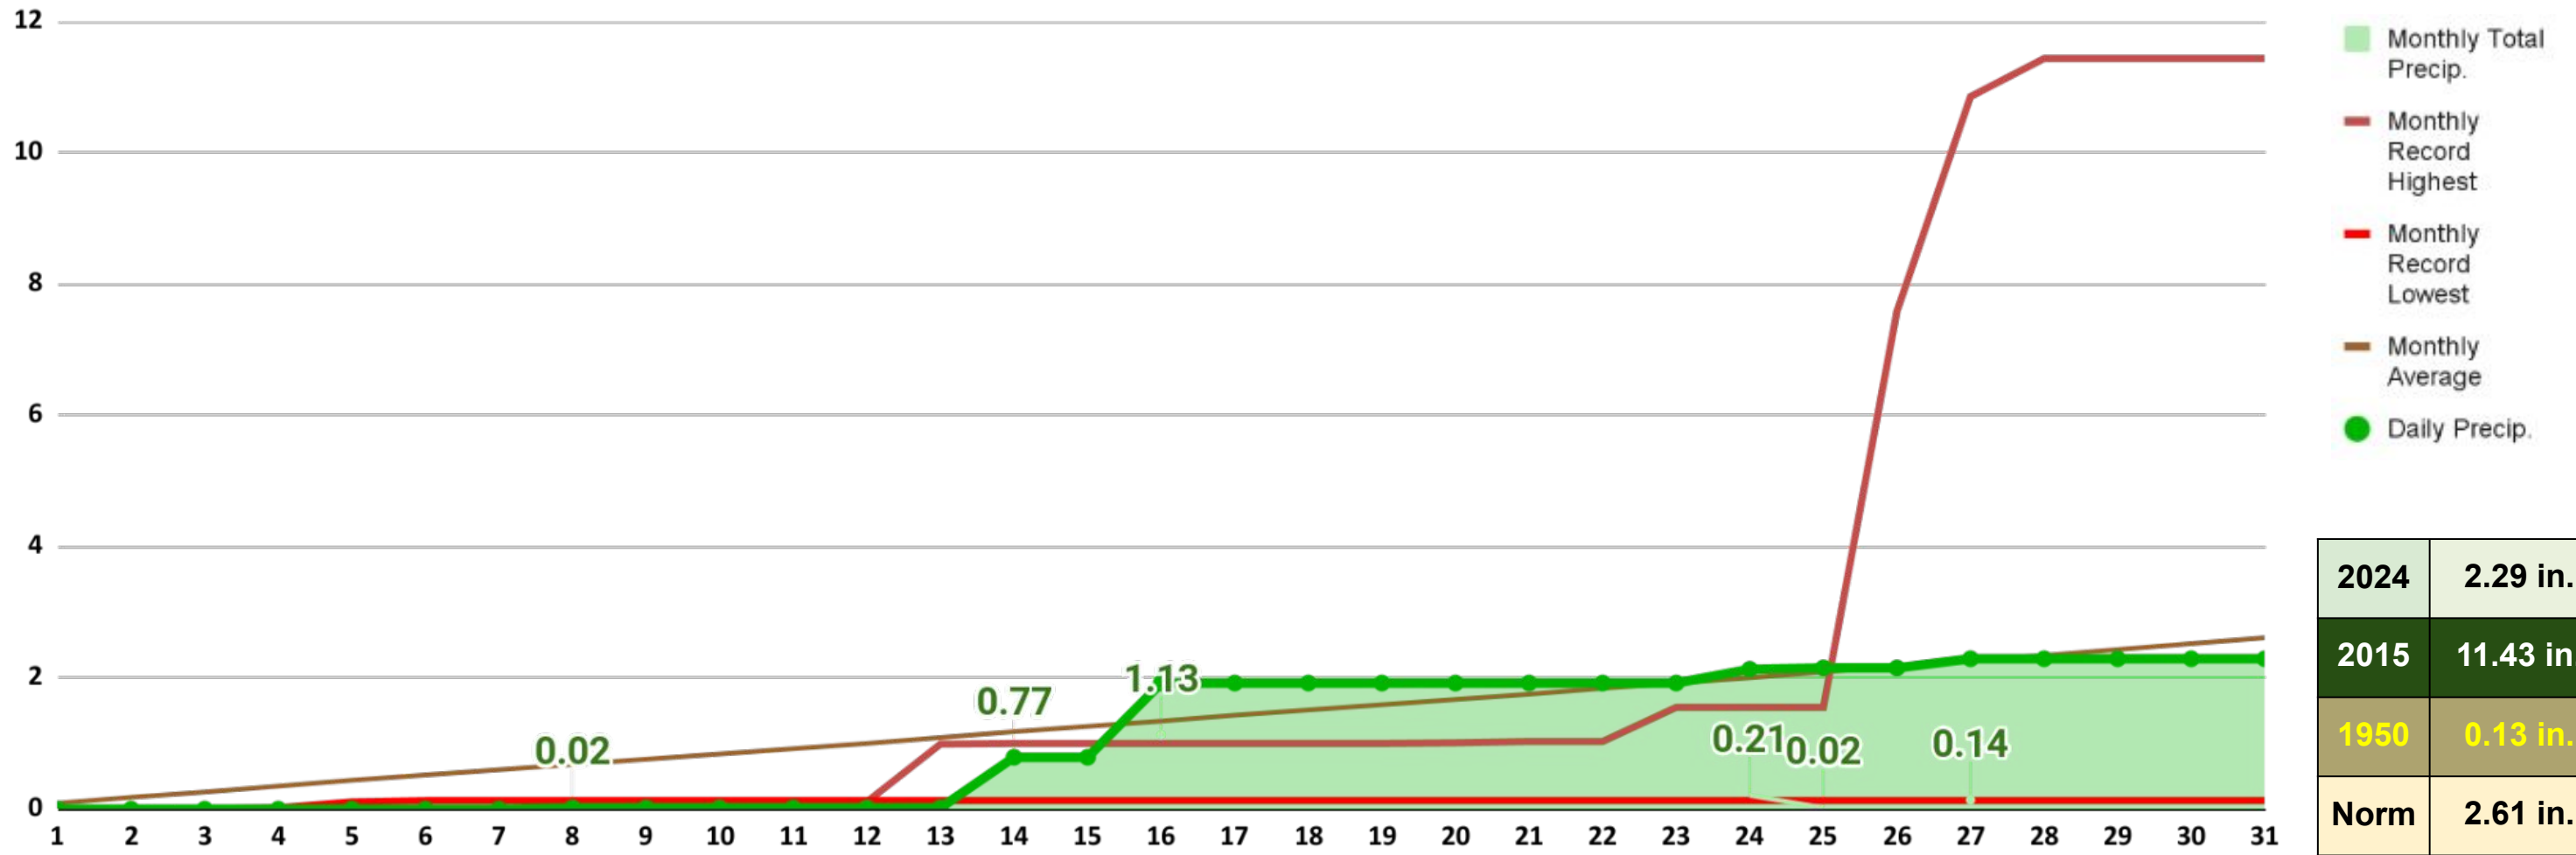

Monthly Climate Summary

Springfield Temperature Chart

Springfield Temperatures December 2024

Monthly Climate Summary

Springfield Precipitation Chart

Springfield Precipitation December 2024

Monthly Climate Summary

December 2024 Monthly Departure Maps

Average Temperature (°F): Departure from 1991-2020 Normals

December 01, 2024 to December 31, 2024

Accumulated Precipitation (in): Departure from 1991-2020 Normals

December 01, 2024 to December 31, 2024