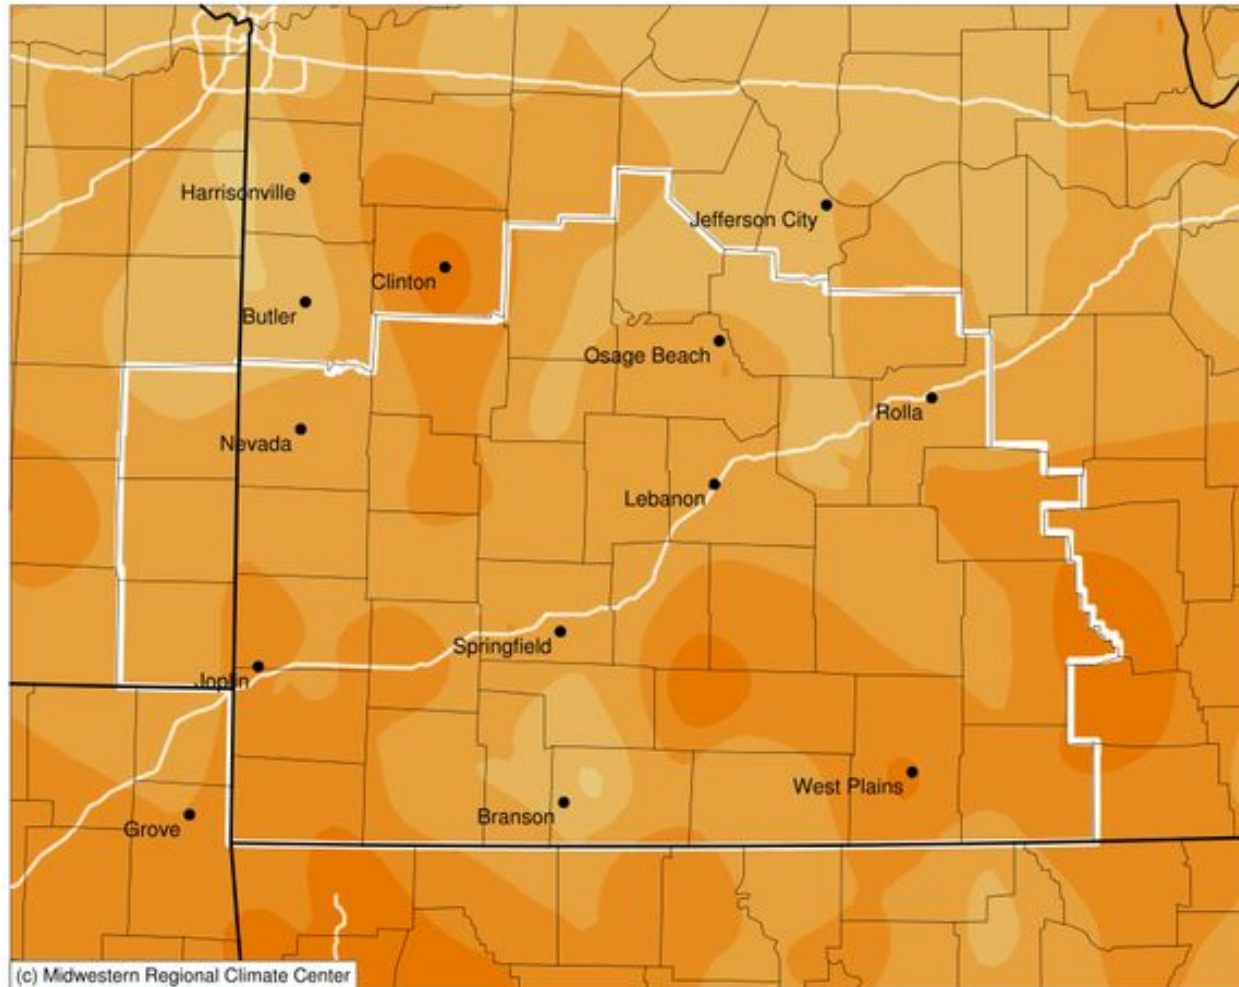

December 2024 Monthly Departure Maps

Average Temperature (°F): Departure from 1991-2020 Normals

December 01, 2024 to December 31, 2024

Accumulated Precipitation (in): Departure from 1991-2020 Normals

December 01, 2024 to December 31, 2024