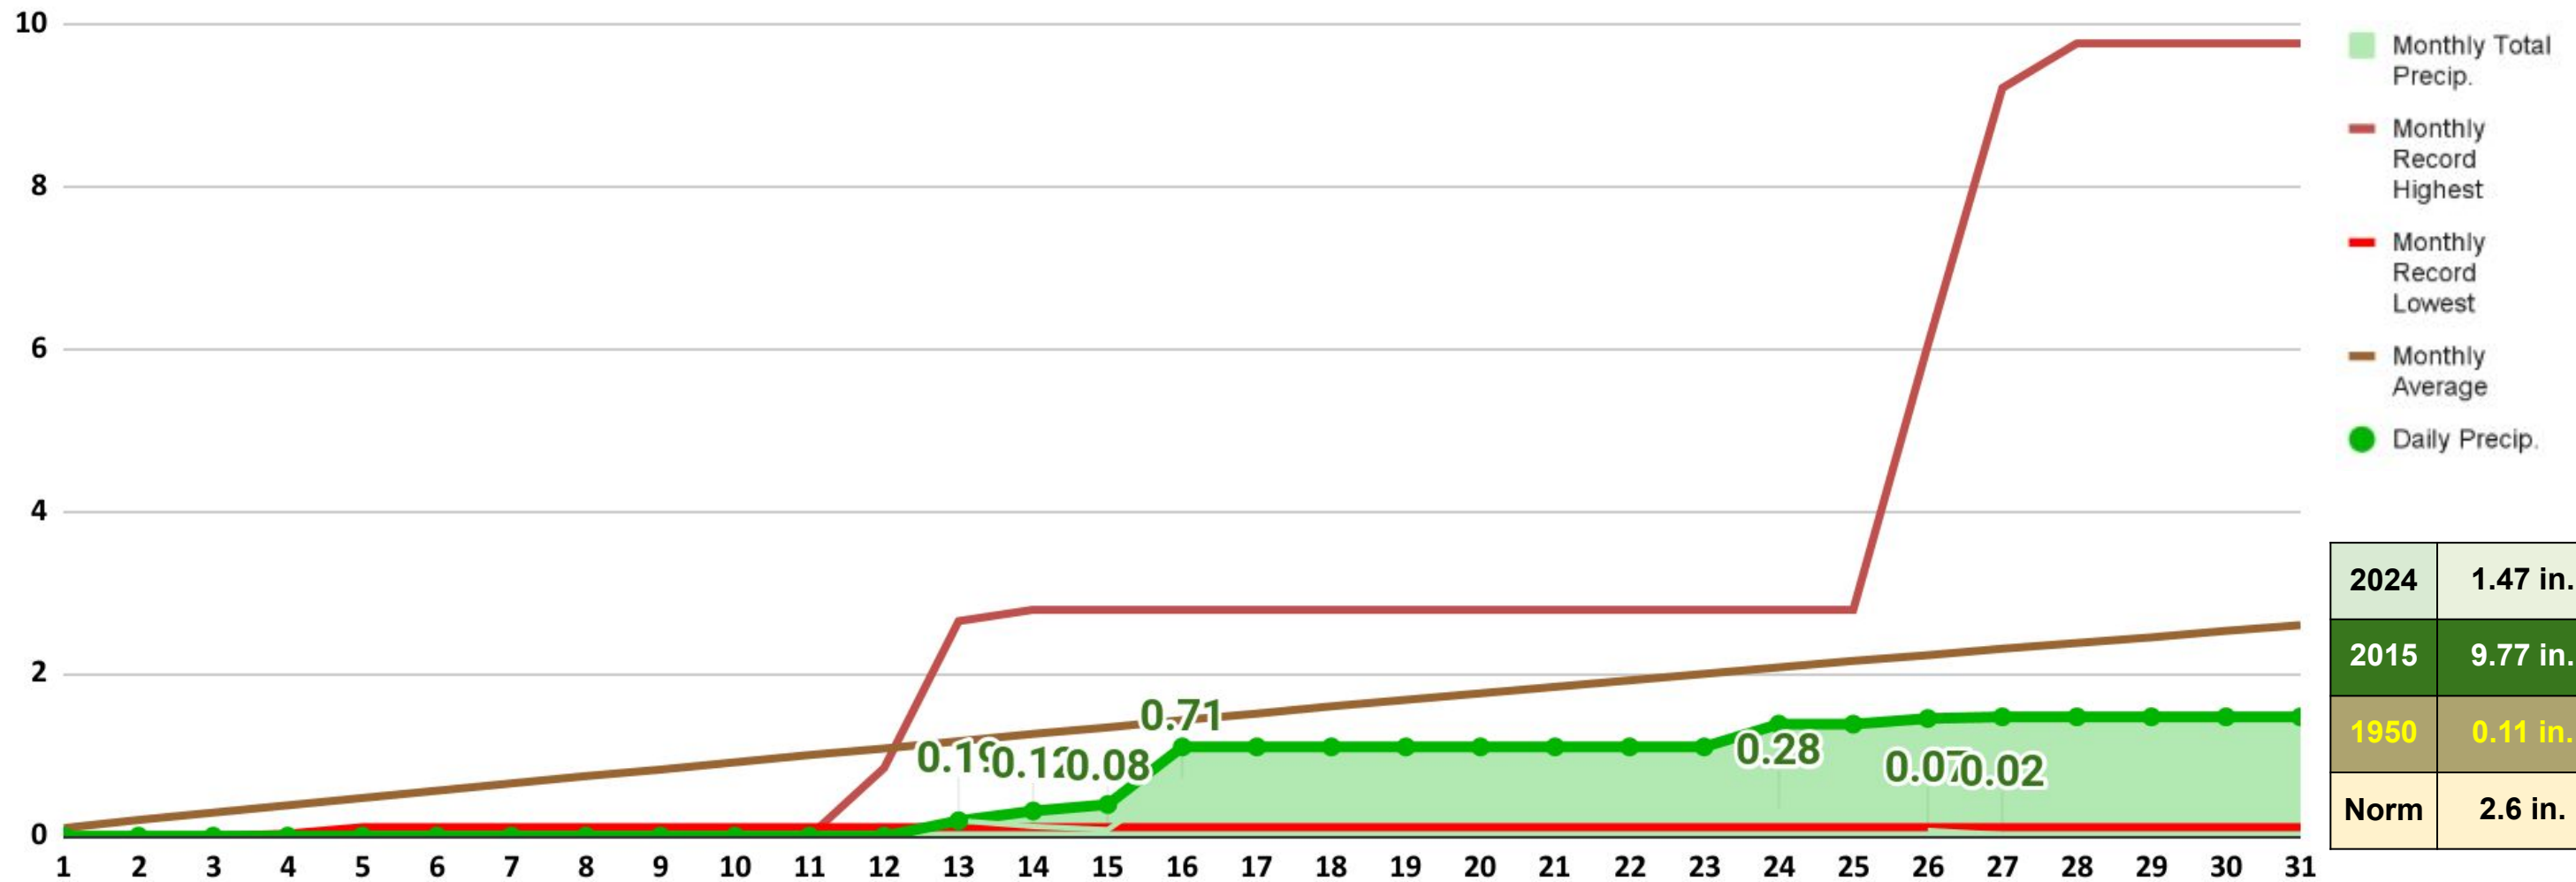

Joplin Temperature Chart

Joplin Temperatures December 2024

Monthly Climate Summary

Joplin Precipitation Chart

Joplin Precipitation December 2024

2024	1.47 in.
2015	9.77 in.
1950	0.11 in.
Norm	2.6 in.

Monthly Climate Summary

West Plains Temperature Chart

West Plains Temperatures December 2024

Monthly Climate Summary

West Plains Precipitation Chart

West Plains Precipitation December 2024

Monthly Climate Summary

Rolla / Vichy Temperature Chart

December 2024 Monthly Departure Maps

Average Temperature (°F): Departure from 1991-2020 Normals

December 01, 2024 to December 31, 2024

Accumulated Precipitation (in): Departure from 1991-2020 Normals

December 01, 2024 to December 31, 2024