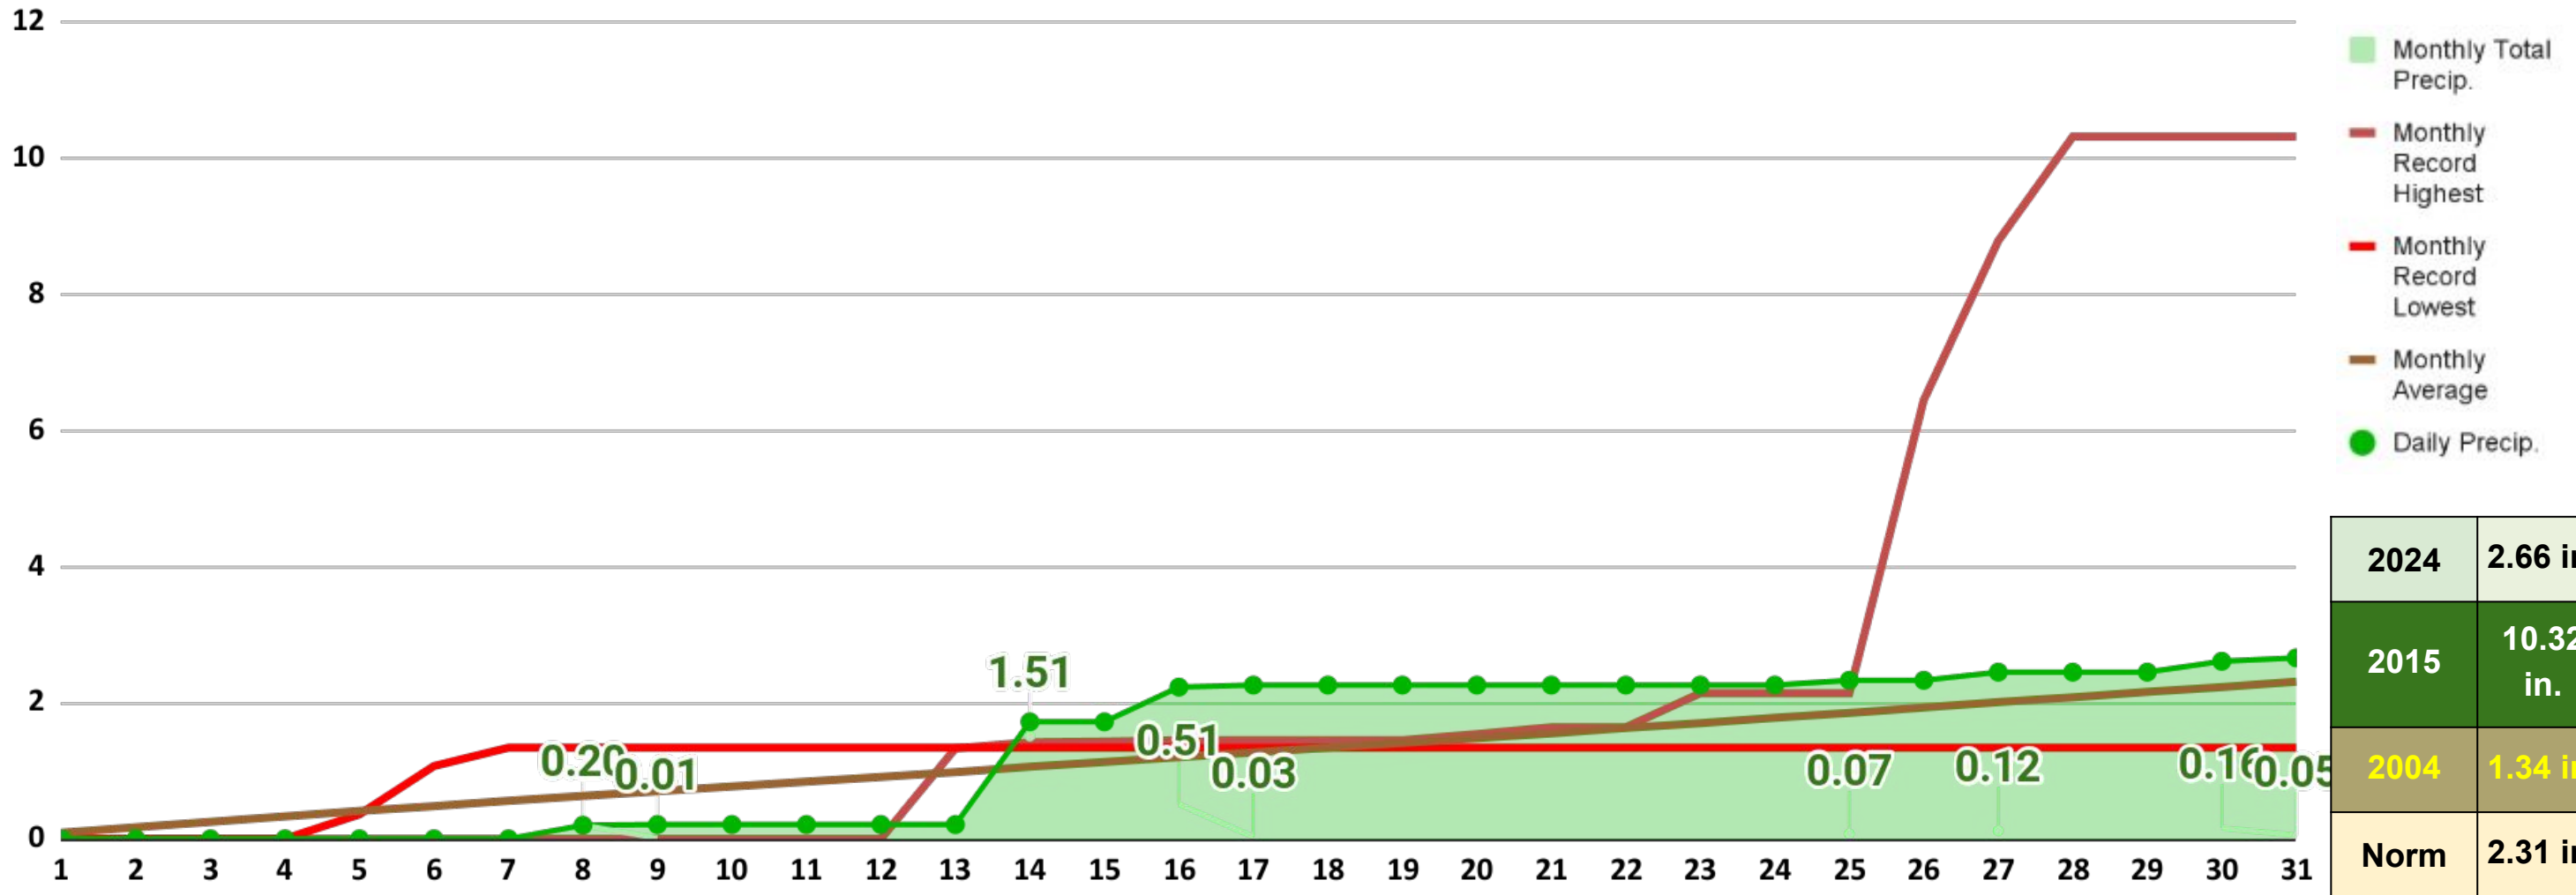

West Plains Temperature Chart

West Plains Temperatures December 2024

Monthly Climate Summary

West Plains Precipitation Chart

West Plains Precipitation December 2024

Monthly Climate Summary

Rolla / Vichy Temperature Chart

Rolla / Vichy Temperatures December 2024

Monthly Climate Summary

Rolla / Vichy Precipitation Chart

Rolla / Vichy Precipitation December 2024

2024	2.66 in.
2015	10.32 in.
2004	1.34 in.
Norm	2.31 in.

Monthly Climate Summary

December 2024 Monthly Departure Maps

Average Temperature (°F): Departure from 1991-2020 Normals

December 01, 2024 to December 31, 2024

Accumulated Precipitation (in): Departure from 1991-2020 Normals

December 01, 2024 to December 31, 2024

Monthly Climate Summary

December 2024 - Records for the Month

List of December 2024 Records

Date	Station	Record
Dec 14	West Plains	Record rainfall of 1.68 inches broke the previous record of 1.40 inches set in 1967.
Dec 16	West Plains	Record high of 68 degrees tied the old record set in 1984.