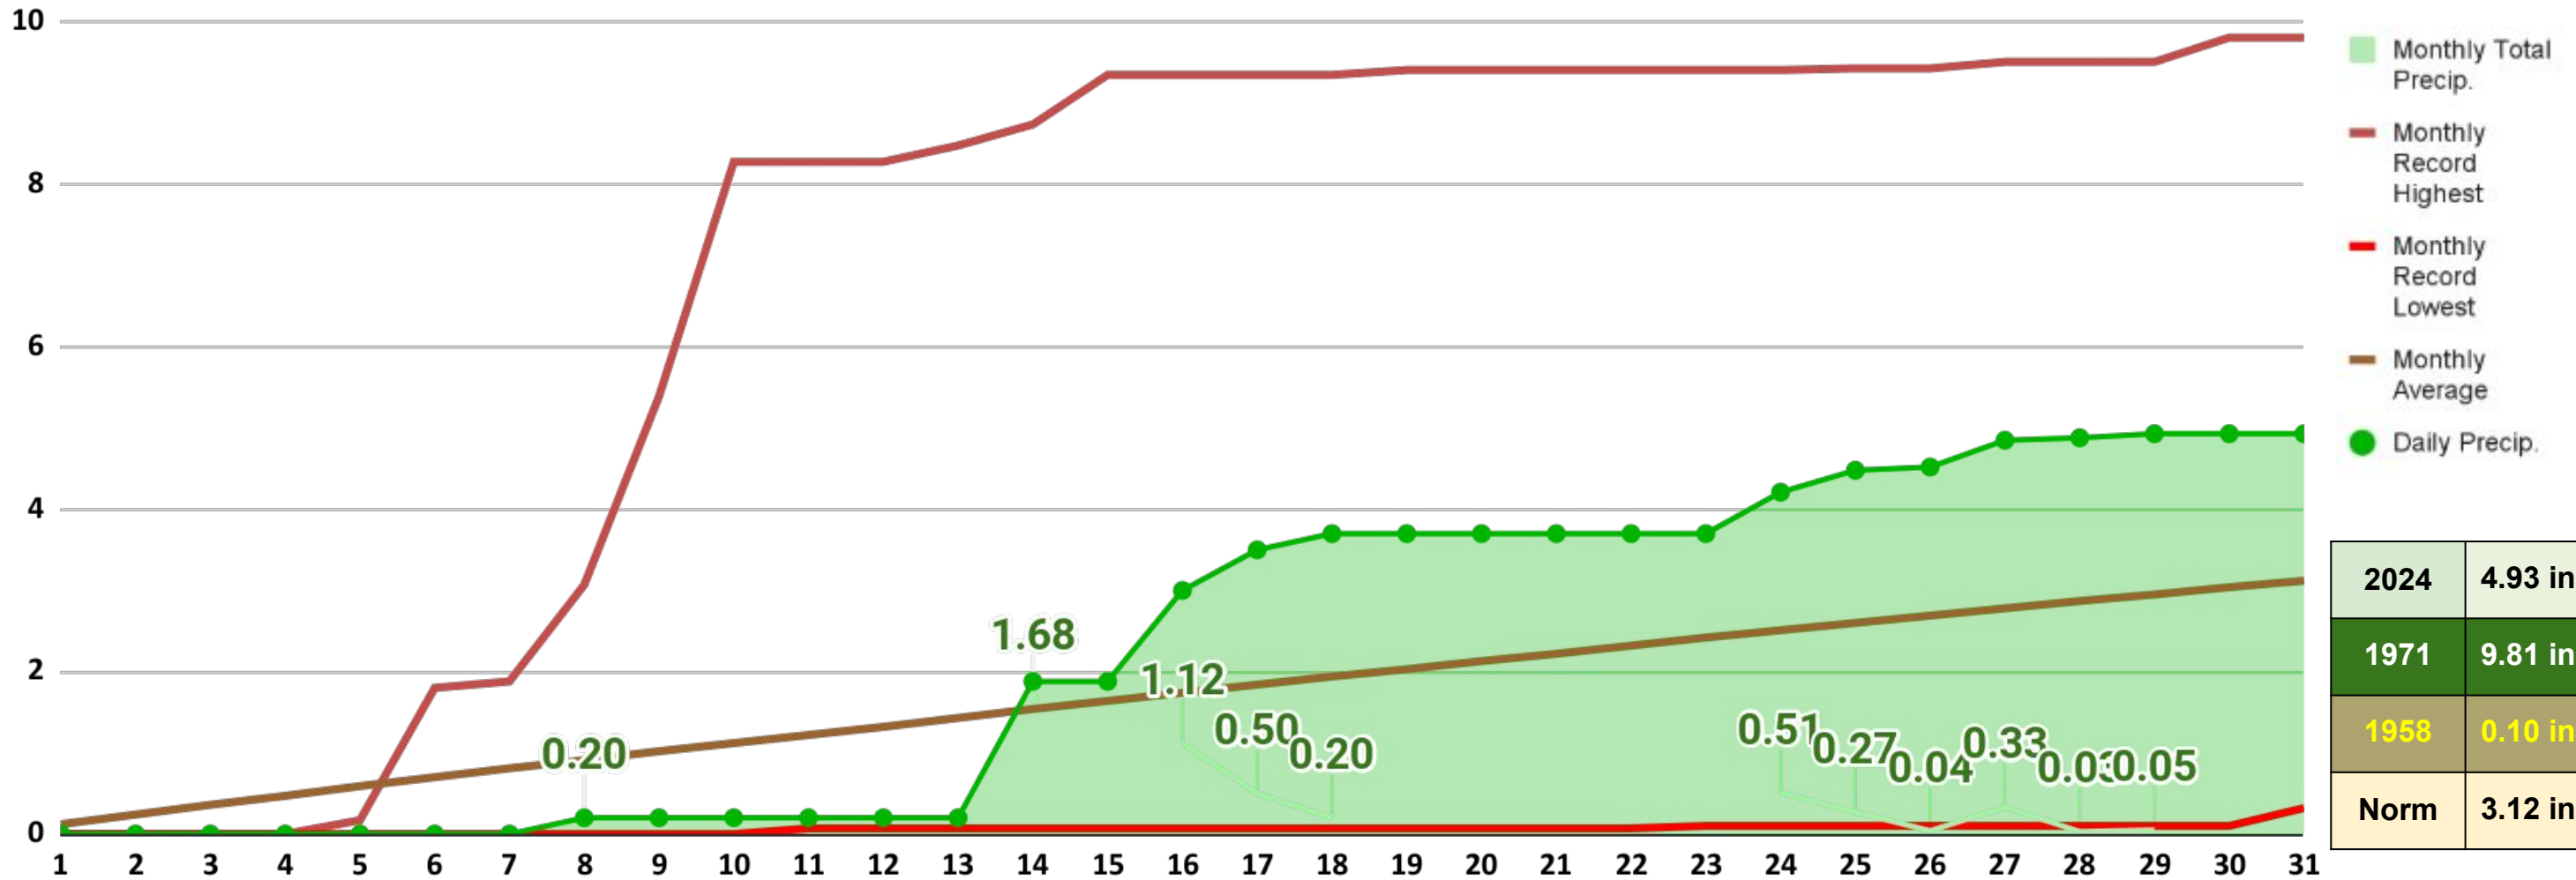

Joplin Temperature Chart

Joplin Temperatures December 2024

Monthly Climate Summary

Joplin Precipitation Chart

Joplin Precipitation December 2024

2024	1.47 in.
2015	9.77 in.
1950	0.11 in.
Norm	2.6 in.

Monthly Climate Summary

West Plains Temperature Chart

West Plains Temperatures December 2024

Monthly Climate Summary

West Plains Precipitation Chart

West Plains Precipitation December 2024

Monthly Climate Summary

Rolla / Vichy Temperature Chart

December 2024 Monthly Departure Maps

Average Temperature (°F): Departure from 1991-2020 Normals

December 01, 2024 to December 31, 2024

Accumulated Precipitation (in): Departure from 1991-2020 Normals

December 01, 2024 to December 31, 2024