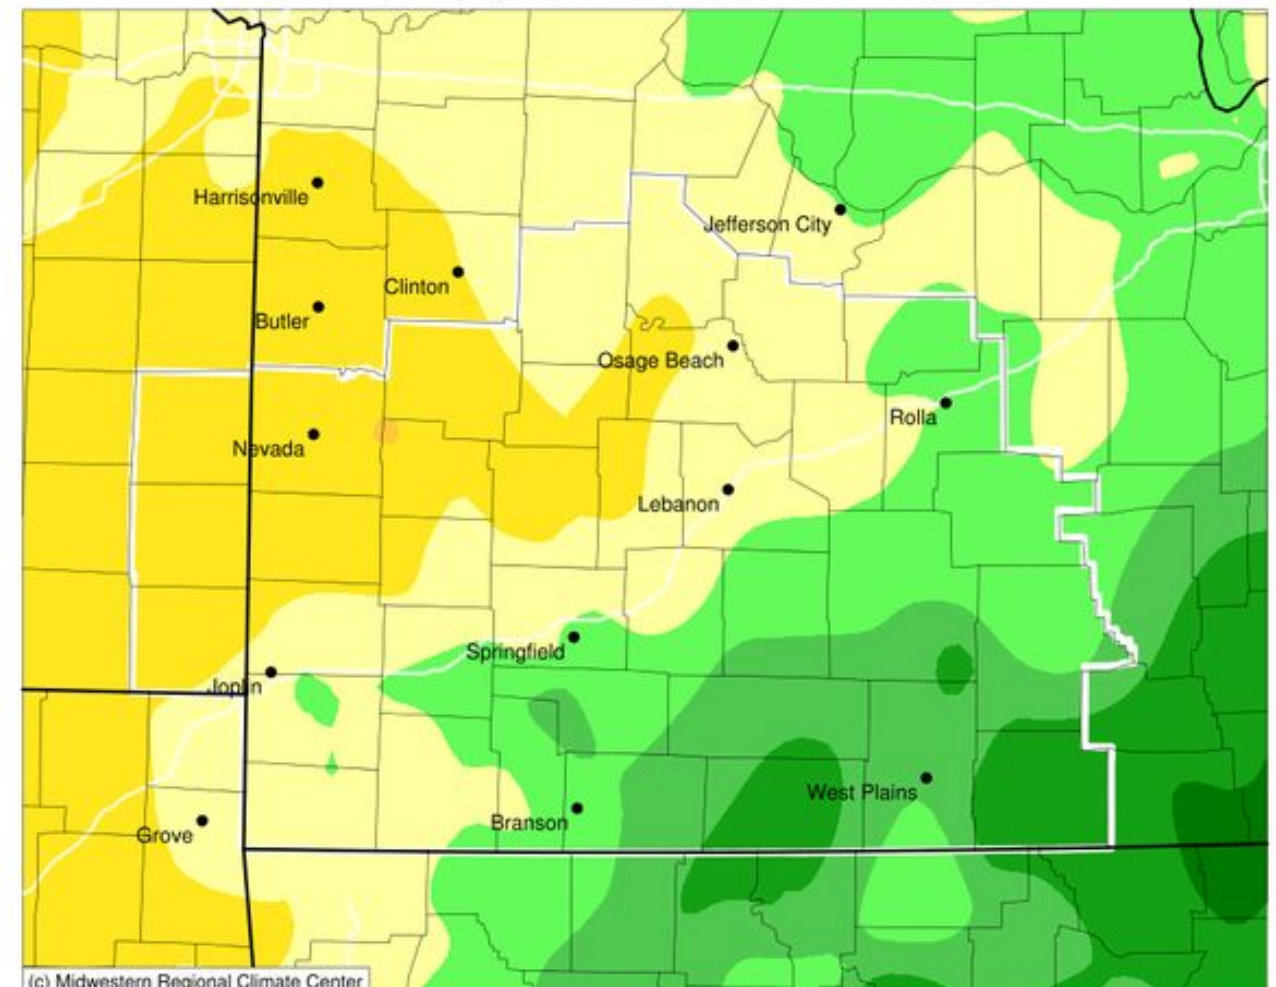

December 2024 Monthly Departure Maps

Average Temperature (°F): Departure from 1991-2020 Normals

December 01, 2024 to December 31, 2024

Accumulated Precipitation (in): Departure from 1991-2020 Normals

December 01, 2024 to December 31, 2024