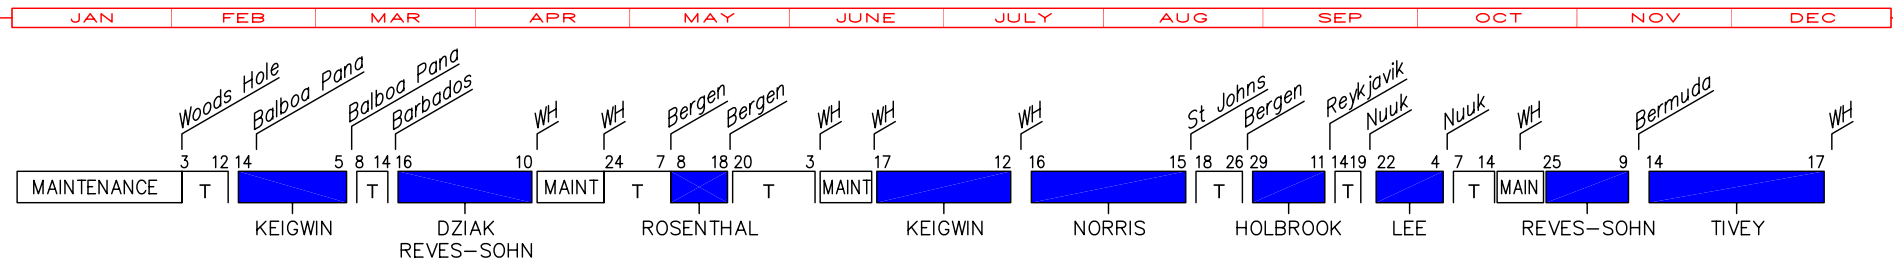

YEAR 2004 SHIP SCHEDULE - WOODS HOLE OCEANOGRAPHIC INSTITUTION

O
C
E
A
N
U
S

O
C
E
A
N
U
S

K
N
O
R
R

K
N
O
R
R

A
T
L
A
N
T
I
S

A
T
L
A
N
T
I
S

R
O
V

R
O
V

Charge Days	NAVY	NOAA	NSF	Other	Total
OCEANUS	98	11	122	---	231
KNORR	---	---	277	---	277
ATLANTIS	---	44	247	---	291
ROV	---	50	143	---	193

[T] = TRANSIT

Betsy Doherty by direction of:
Elizabeth Caporelli, Marine Operations Coordinator
Robert Detrick, Vice President for Marine Facilities & Operations