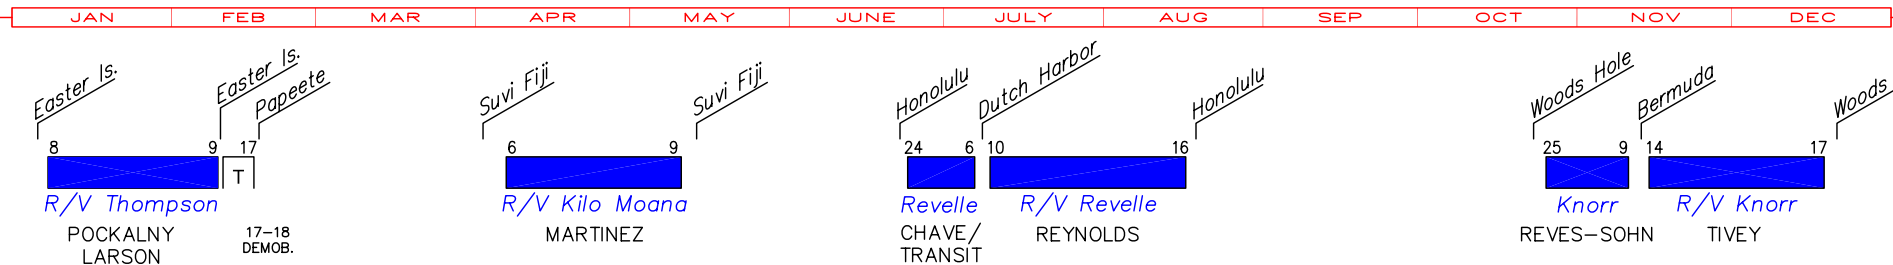

YEAR 2004 SHIP SCHEDULE - WOODS HOLE OCEANOGRAPHIC INSTITUTION

O
C
E
A
N
U
S

O
C
E
A
N
U
S

K
N
O
R
R

K
N
O
R
R

A
T
L
A
N
T
I
S

A
T
L
A
N
T
I
S

R
O
V

R
O
V

Charge Days	NAVY	NOAA	NSF	Other	Total
OCEANUS	98	11	122	---	231
KNORR	---	---	277	---	277
ATLANTIS	---	44	247	---	291
ROV	---	50	143	---	193

[T] = TRANSIT

Betsy Doherty by direction of:
Elizabeth Caporelli, Marine Operations Coordinator
Robert Detrick, Vice President for Marine Facilities & Operations