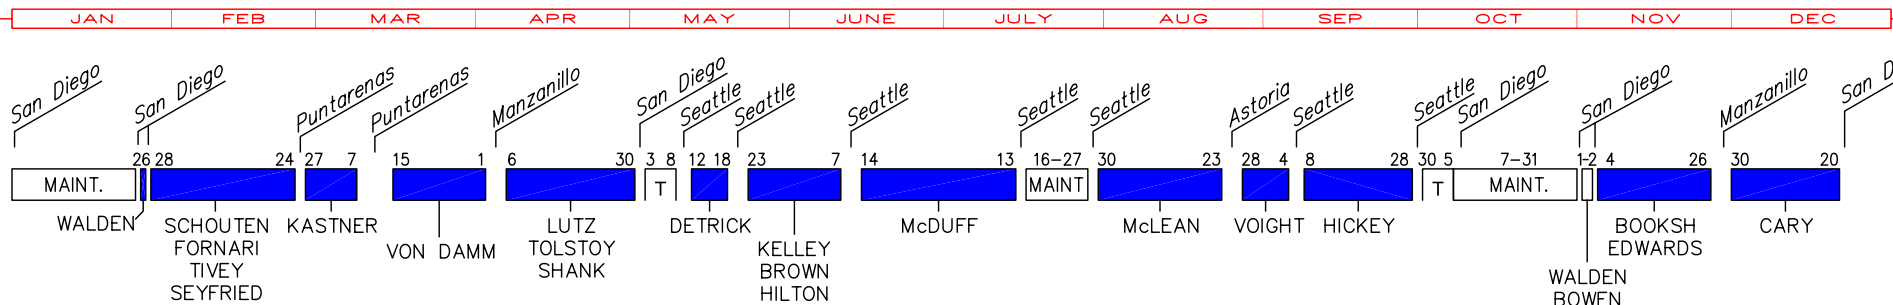

YEAR 2004 SHIP SCHEDULE - WOODS HOLE OCEANOGRAPHIC INSTITUTION

O
C
E
A
N
U
S

O
C
E
A
N
U
S

K
N
O
R
R

K
N
O
R
R

A
T
L
A
N
T
I
S

A
T
L
A
N
T
I
S

R
O
V

R
O
V

Charge Days	NAVY	NOAA	NSF	Other	Total
OCEANUS	98	11	122	---	231
KNORR	---	---	277	---	277
ATLANTIS	---	44	247	---	291
ROV	---	50	143	---	193

[T] = TRANSIT

Betsy Doherty by direction of:
Elizabeth Caporelli, Marine Operations Coordinator
Robert Detrick, Vice President for Marine Facilities & Operations