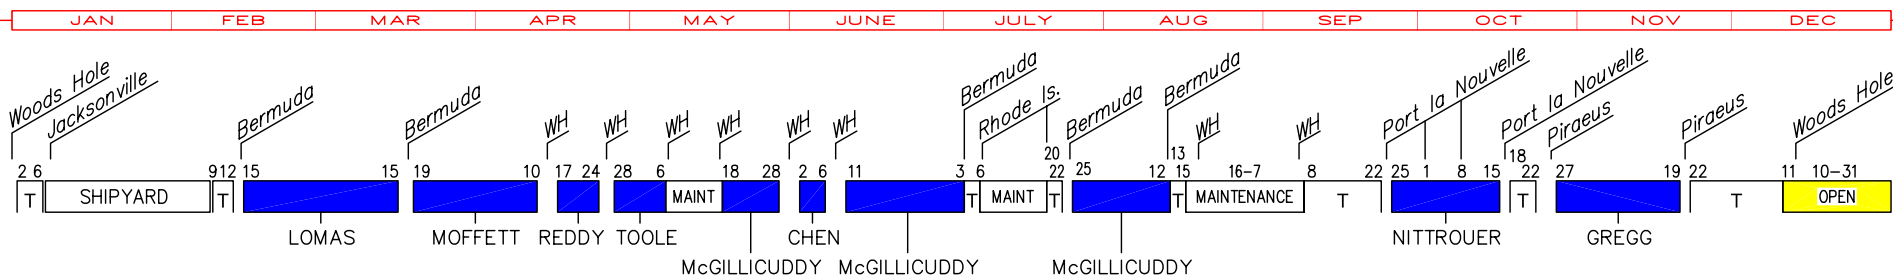

YEAR 2004 SHIP SCHEDULE - WOODS HOLE OCEANOGRAPHIC INSTITUTION

O
C
E
A
N
U
S

O
C
E
A
N
U
S

K
N
O
R
R

K
N
O
R
R

A
T
L
A
N
T
I
S

A
T
L
A
N
T
I
S

R
O
V

R
O
V

Charge Days	NAVY	NOAA	NSF	Other	Total
OCEANUS	98	11	122	---	231
KNORR	---	---	277	---	277
ATLANTIS	---	44	247	---	291
ROV	---	50	143	---	193

[T] = TRANSIT

Betsy Doherty by direction of:
Elizabeth Caporelli, Marine Operations Coordinator
Robert Detrick, Vice President for Marine Facilities & Operations