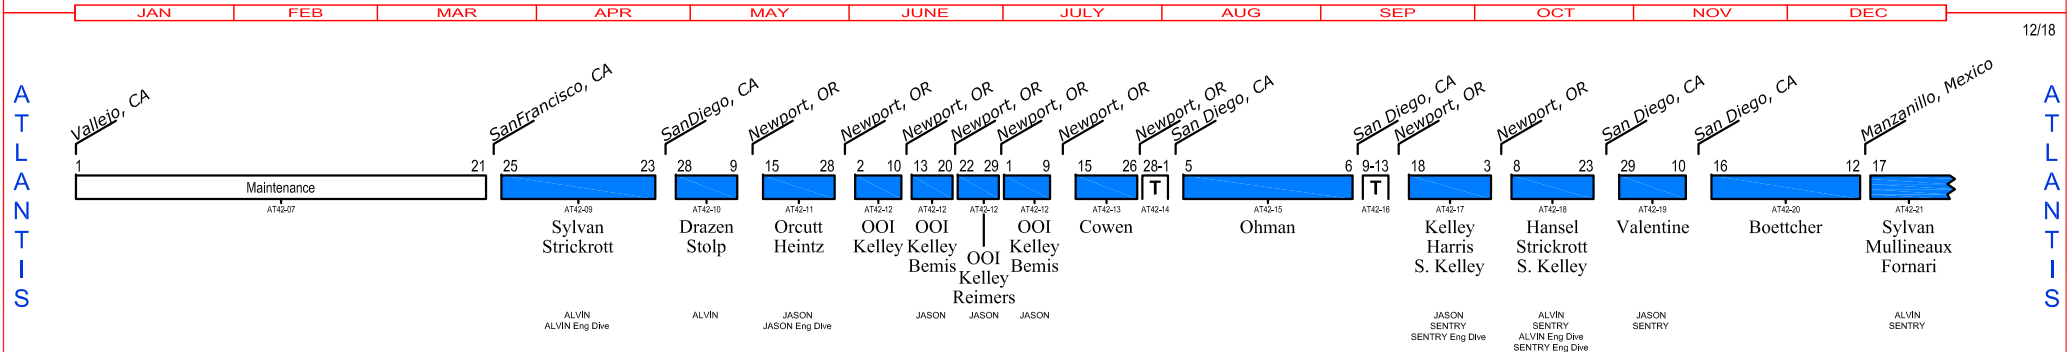

WHOI Fleet & NDSF Schedule for 2019

T = TRANSIT

Charge Days	NAVY	NOAA	NSF	Other	NSF-OOI	Inst.	NASA	Total
ALVIN	1	-	84	-	-	-	-	85
JASON	3	28	151	1	15	-	-	198
SENTRY	-	-	86	14	-	-	-	100
ATLANTIS	4	-	254	-	25	1	-	284
ARMSTRONG	84	-	43	-	78	12	-	217

Woods Hole Oceanographic Institution

Revised: 12/18/2019
 CLF by direction of
 Kerry Strom, Marine Operations Coordinator
 Robert Munier, Vice President for Marine Facilities & Operations