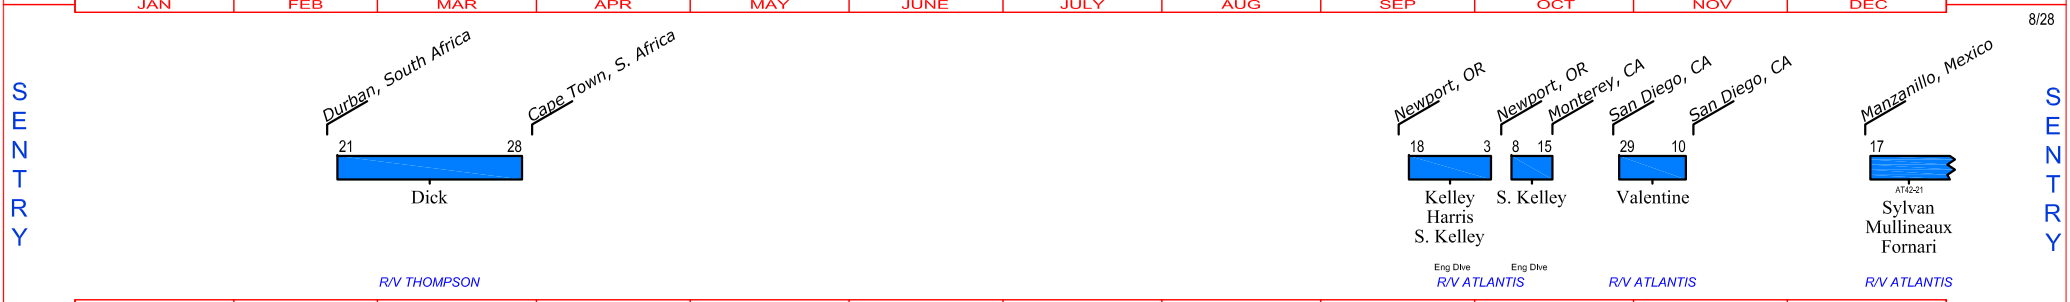

WHOI Fleet & NDSF Schedule for 2019

T = TRANSIT

Charge Days	NAVY	NOAA	NSF	Other	NSF-OOI	Inst.	NASA	Total
ALVIN	1	-	84	-	-	-	-	85
JASON	3	28	151	1	15	-	-	198
SENTRY	-	-	86	14	-	-	-	100
ATLANTIS	4	-	254	-	25	1	-	284
ARMSTRONG	84	-	43	-	78	12	-	217