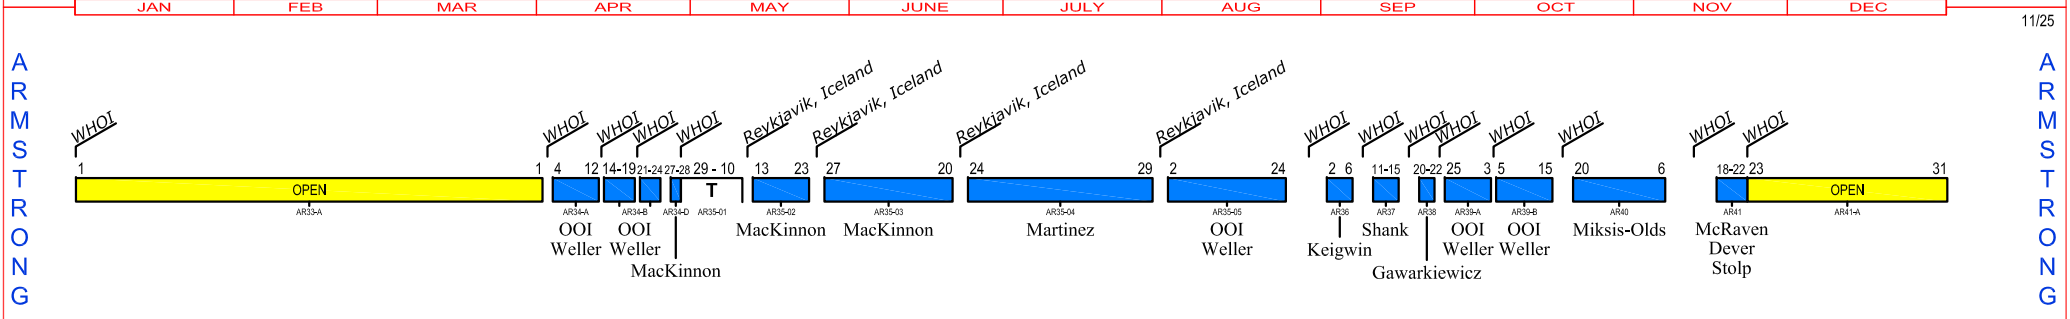

WHOI Fleet & NDSF Schedule for 2019

T = TRANSIT

Charge Days	NAVY	NOAA	NSF	Other	NSF-OOI	Inst.	NASA	Total
ALVIN	1	-	84	-	-	-	-	85
JASON	3	28	151	1	15	-	-	198
SENTRY	-	-	86	14	-	-	-	100
ATLANTIS	4	-	254	-	25	1	-	284
ARMSTRONG	84	-	43	-	78	12	-	217

Woods Hole Oceanographic Institution

Revised: 12/18/2019
 CLF by direction of
 Kerry Strom, Marine Operations Coordinator
 Robert Munier, Vice President for Marine Facilities & Operations