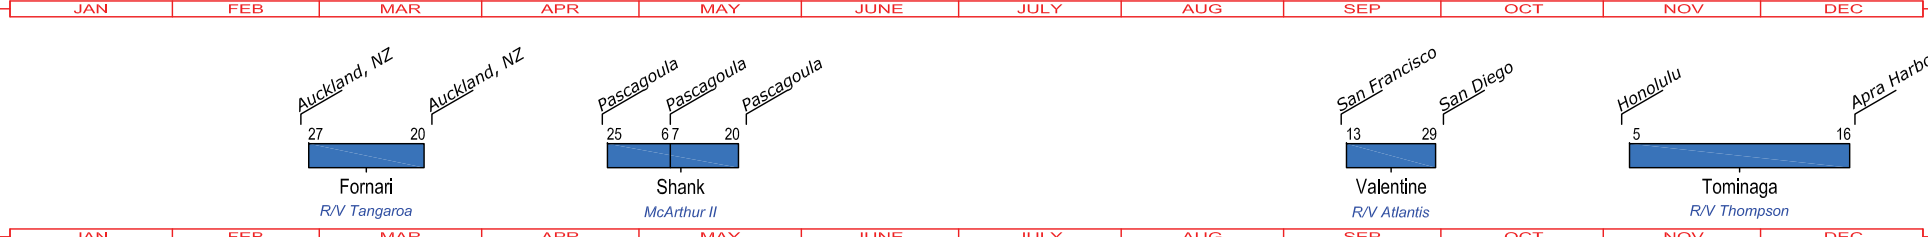

Ship Charge Days for year 2011

J
A
S
O
N

S
E
N
T
R
Y