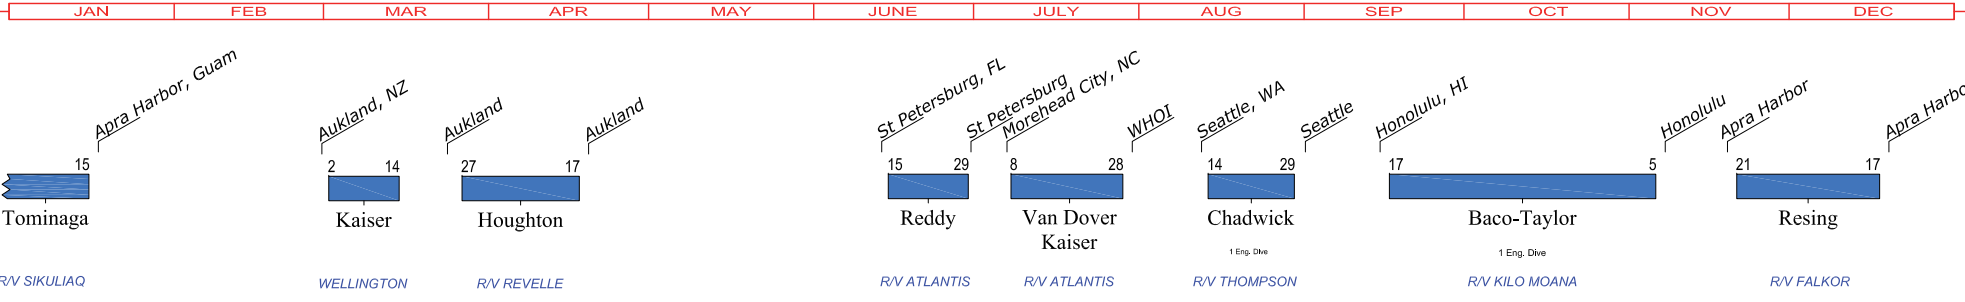

T = TRANSIT

WHOI Fleet & NDSF Schedule for 2015

ATLANTIS

ARMSTRONG

JASON

SENTRY

Ship Charge Days	NAVY	NOAA	NSF	Other	NSF-OOI	Inst.	NASA	Total
ARMSTRONG	-	-	-	-	-	-	-	-
JASON	-	5	103	16	-	2	-	126
SENTRY	-	-	149	48	-	-	-	197
ATLANTIS	1	-	122	-	137	-	26	286