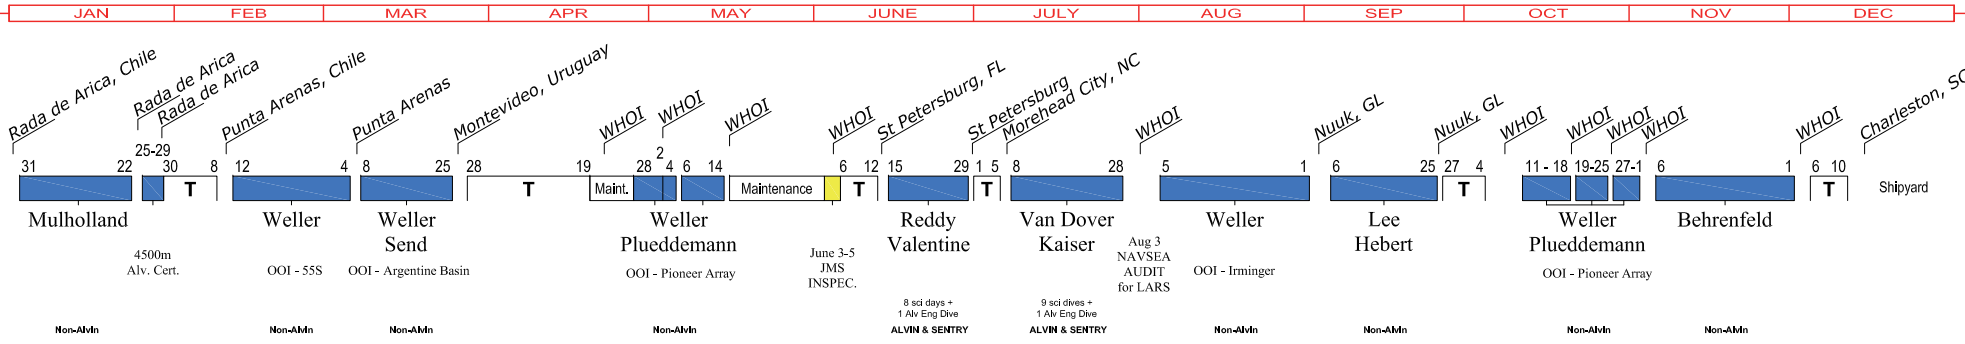

T = TRANSIT

WHOI Fleet & NDSF Schedule for 2015

ATLANTIS

ARMSTRONG

JASON

SENTRY

Ship Charge Days	NAVY	NOAA	NSF	Other	NSF-OOI	Inst.	NASA	Total
ARMSTRONG	-	-	-	-	-	-	-	-
JASON	-	5	103	16	-	2	-	126
SENTRY	-	-	149	48	-	-	-	197
ATLANTIS	1	-	122	-	137	-	26	286