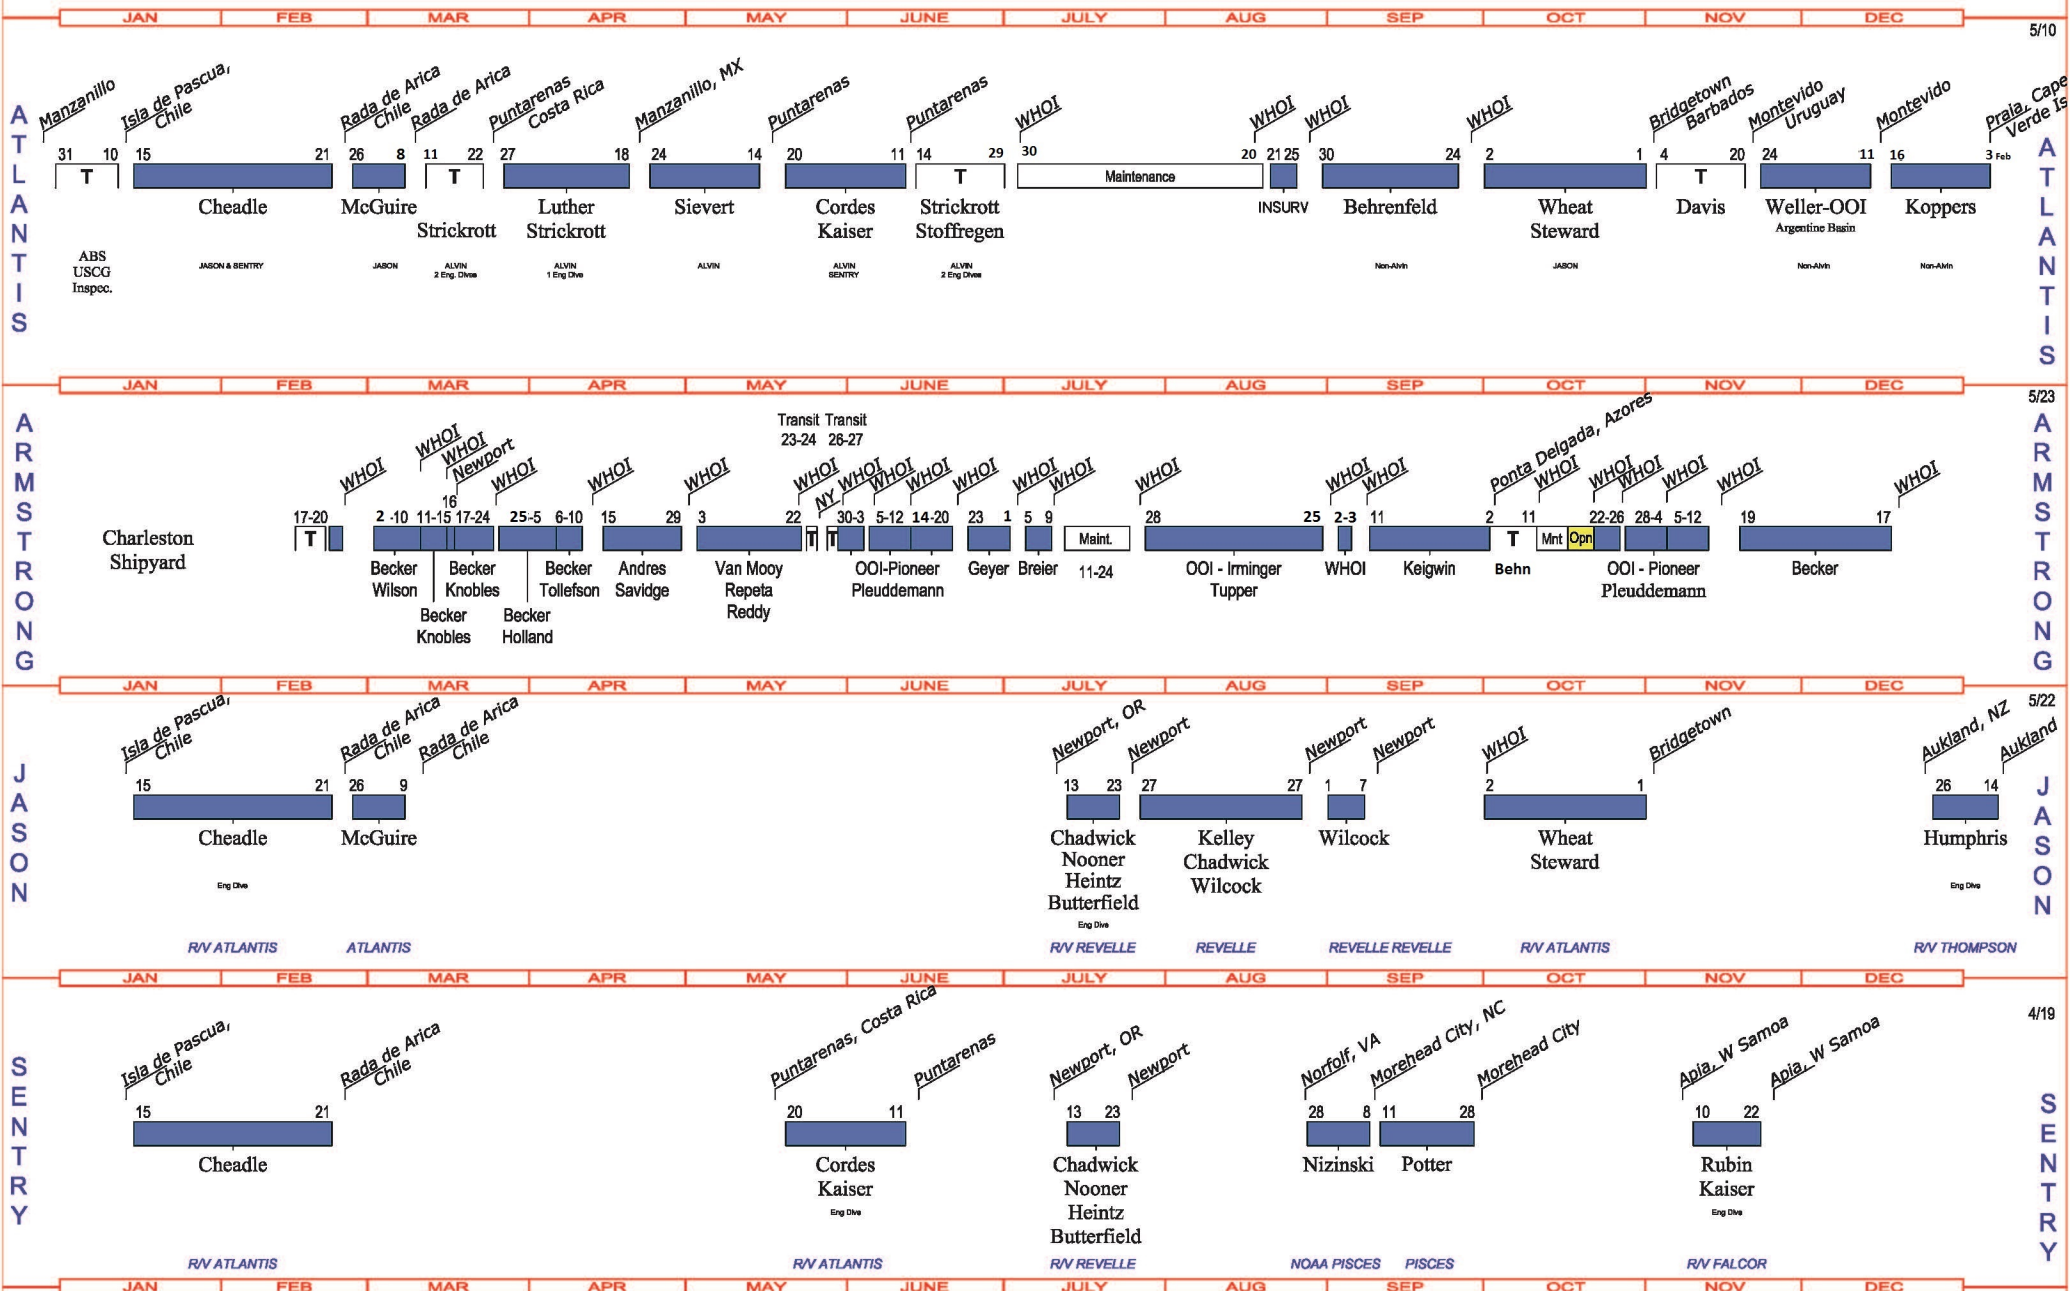

T = TRANSIT

WHOI Fleet & NDSF Schedule for 2017

Charge Days	NAVY	NOAA	NSF	Other	NSF-OOI	Inst.	NASA	Total
ALVIN	1	-	110	-	-	-	-	111
JASON	-	1	118	-	35	-	-	154
SENTRY	-	36	81	15	-	-	-	132
ATLANTIS	1	-	231	-	32	-	33	297
ARMSTRONG	82	-	71	-	74	6	-	233

Woods Hole Oceanographic Institution

Revised: Aug 17, 2017
 By direction of:
 Kerry Strom, Marine Operations Coordinator
 Robert Munier, Vice President for Marine Facilities & Operations