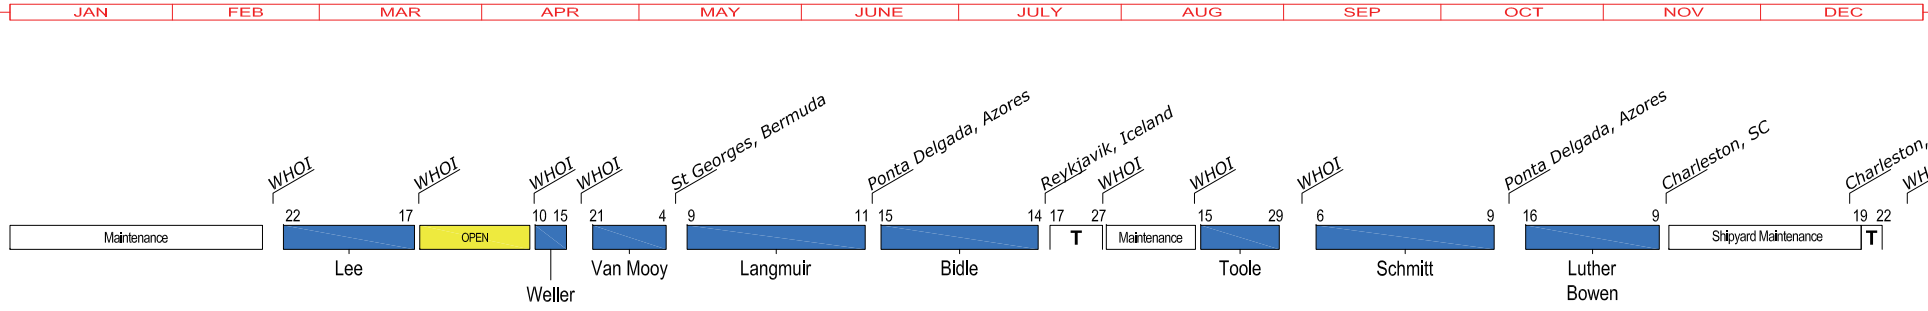

T = TRANSIT

WHOI Fleet & NDSF Schedule for 2012

KNORR

KNORR

ATLANTIS

ATLANTIS

JASON

JASON

SENTRY

SENTRY

Ship Charge Days	NAVY	NOAA	NSF	Other	NASA	Inst.	Total
R/V Knorr	25	-	144	-	36	6	211
R/V Atlantis	25	37	161	-	-	-	223

Woods Hole Oceanographic Institution

Revised: 01/30/2013
 Betsy Doherty by direction of
 Eric Barway, Marine Operations Coordinator
 Robert Munier, Vice President for Marine Facilities & Operations