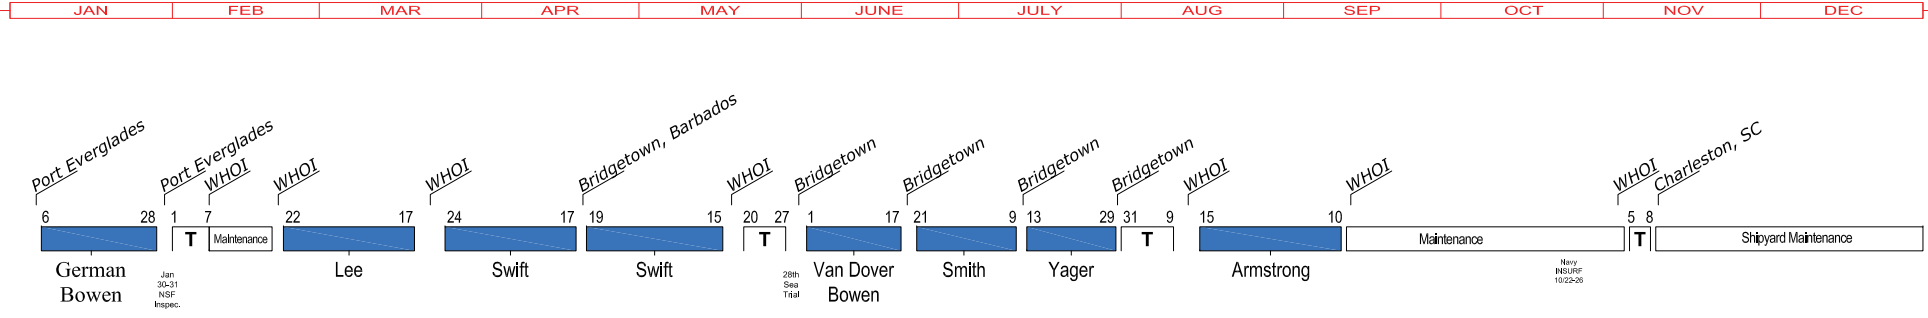

T = TRANSIT

WHOI Fleet & NDSF Schedule for 2012

KNORR

KNORR

ATLANTIS

ATLANTIS

JASON

JASON

SENTRY

SENTRY

Ship Charge Days	NAVY	NOAA	NSF	Other	NASA	Inst.	Total
R/V Knorr	25	-	144	-	36	6	211
R/V Atlantis	25	37	161	-	-	-	223

Woods Hole Oceanographic Institution

Revised: 01/30/2013
 Betsy Doherty by direction of
 Eric Barway, Marine Operations Coordinator
 Robert Munier, Vice President for Marine Facilities & Operations