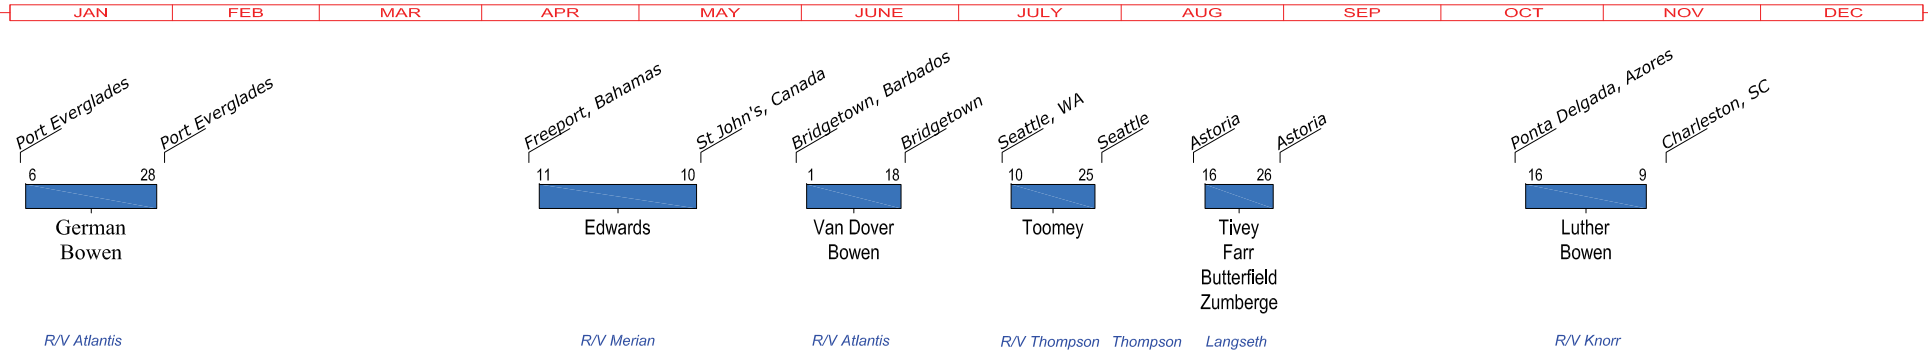

T = TRANSIT

WHOI Fleet & NDSF Schedule for 2012

KNORR

KNORR

ATLANTIS

ATLANTIS

JASON

JASON

SENTRY

SENTRY

Ship Charge Days	NAVY	NOAA	NSF	Other	NASA	Inst.	Total
R/V Knorr	25	-	144	-	36	6	211
R/V Atlantis	25	37	161	-	-	-	223

Woods Hole Oceanographic Institution

Revised: 01/30/2013
 Betsy Doherty by direction of
 Eric Barway, Marine Operations Coordinator
 Robert Munier, Vice President for Marine Facilities & Operations