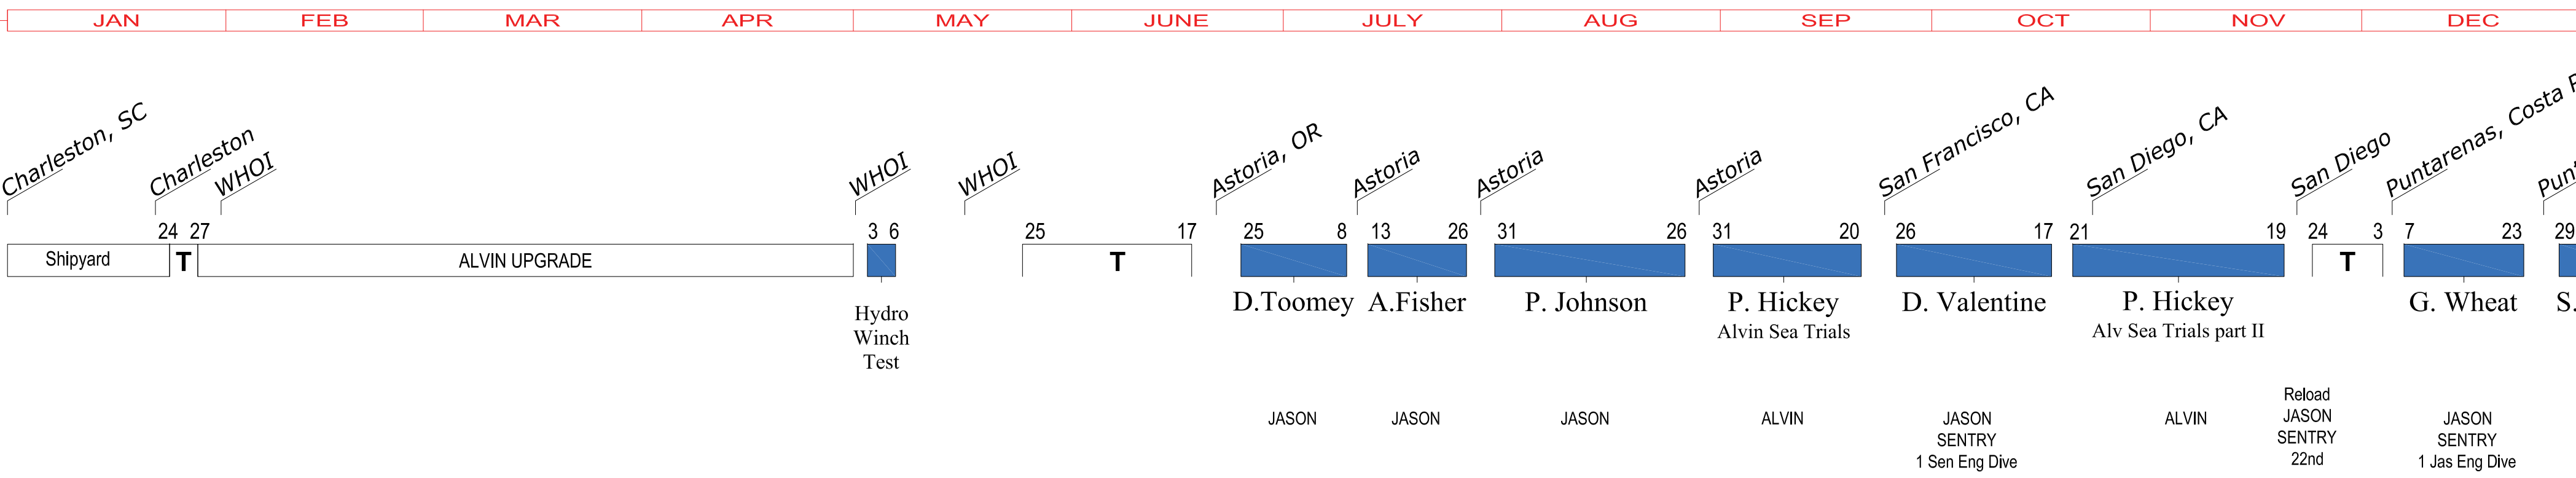

T = TRANSIT

WHOI Fleet & NDSF Schedule for 2013

KNORR

KNORR

ATLANTIS

ATLANTIS

JASON

JASON

SENTRY

SENTRY

Ship Charge Days	NAVY	NOAA	NSF	Other	NASA	OOI	Total
R/V Knorr	20	-	226	-	-	7	253
R/V Atlantis	6	-	223	-	-	-	229

Woods Hole Oceanographic Institution

Revised: 11/27/2013
 Betsy Doherty by direction of:
 Eric Benway, Marine Operations Coordinator
 Robert Munier, Vice President for Marine Facilities & Operations