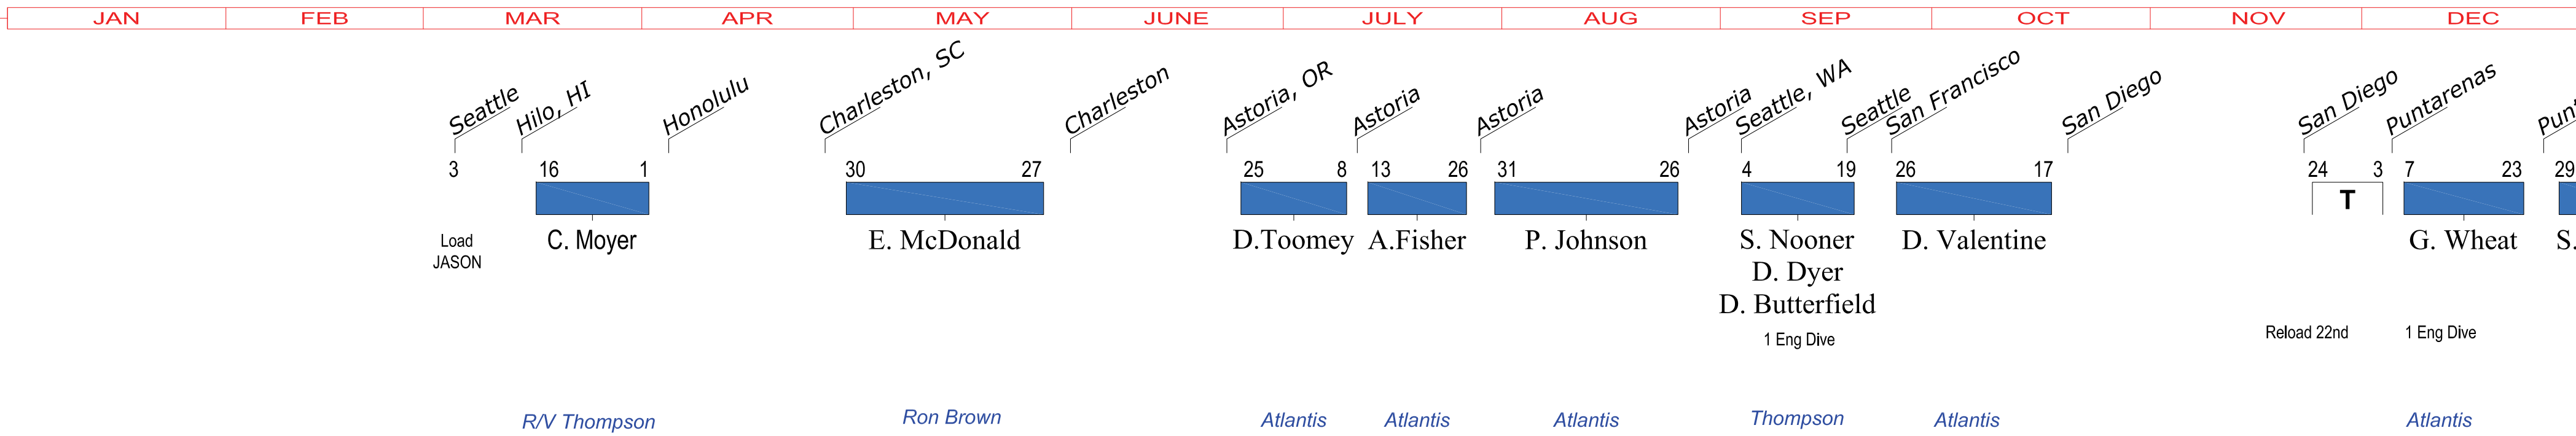

T = TRANSIT

WHOI Fleet & NDSF Schedule for 2013

KNORR

KNORR

ATLANTIS

ATLANTIS

JASON

JASON