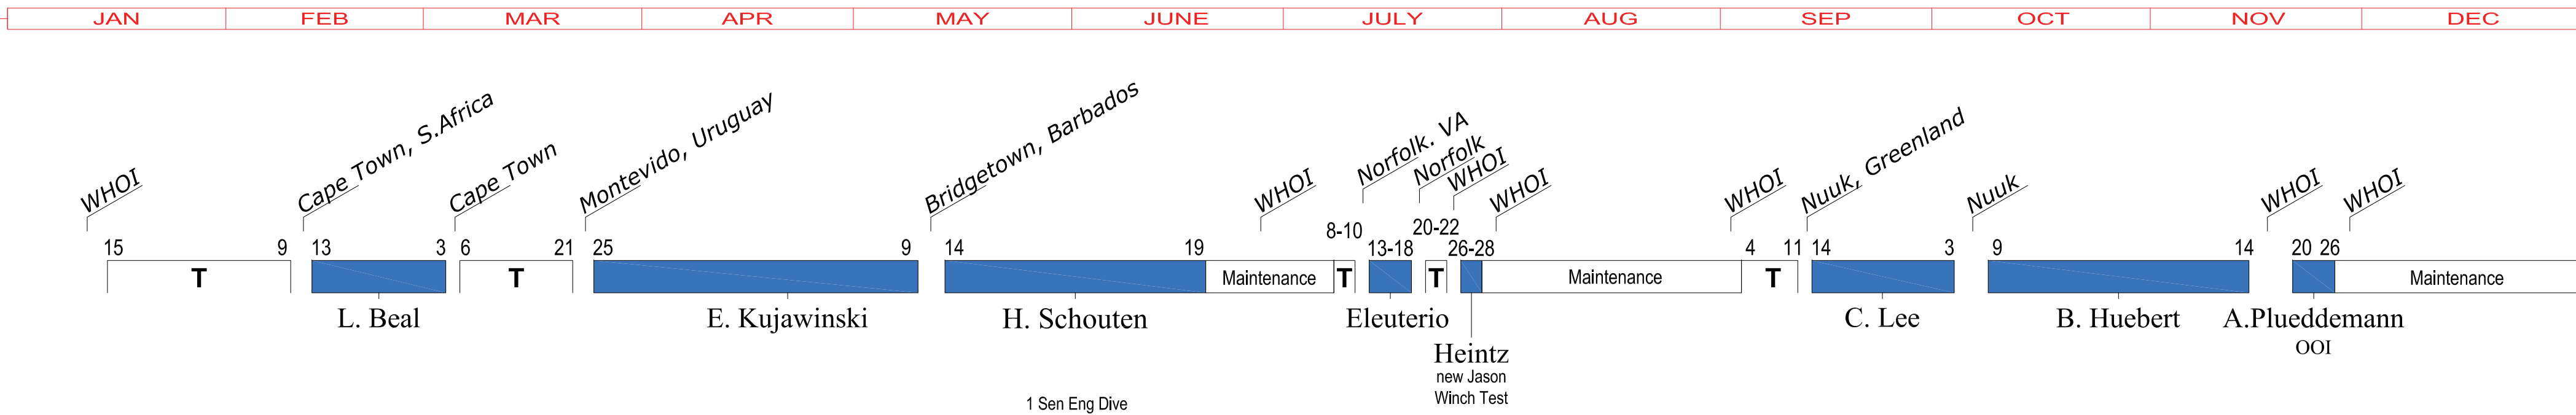

T = TRANSIT

WHOI Fleet & NDSF Schedule for 2013

KNORR

KNORR

ATLANTIS

ATLANTIS

JASON

JASON

SENTRY

SENTRY

Ship Charge Days	NAVY	NOAA	NSF	Other	NASA	OOI	Total
R/V Knorr	20	-	226	-	-	7	253
R/V Atlantis	6	-	223	-	-	-	229

Woods Hole Oceanographic Institution

Revised: 11/27/2013
 Betsy Doherty by direction of:
 Eric Benway, Marine Operations Coordinator
 Robert Munier, Vice President for Marine Facilities & Operations