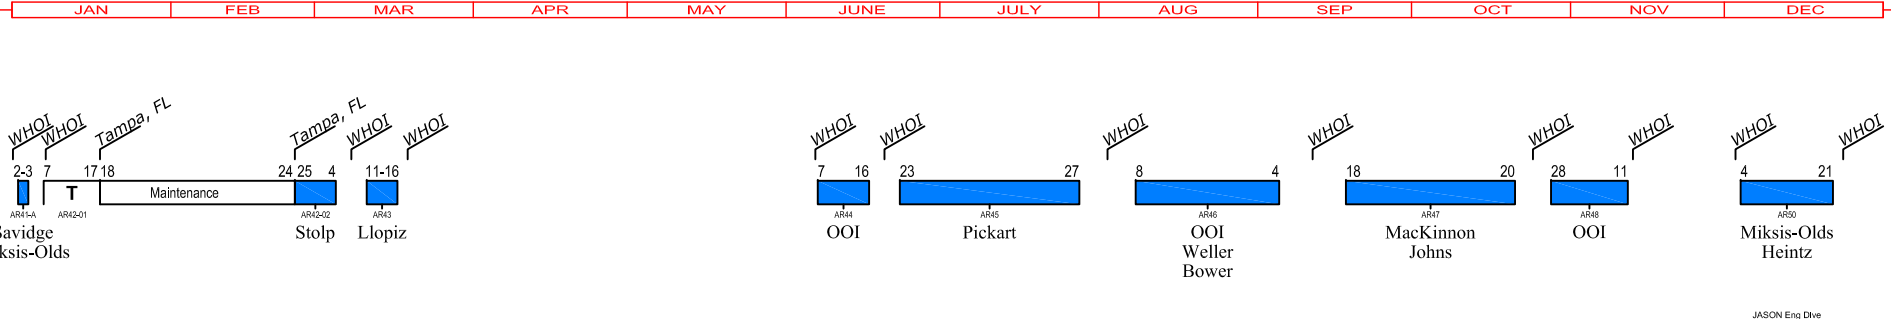

# WHOI Fleet & NDSF Schedule for 2020

T = TRANSIT

ATLANTIS

ATLANTIS

ARMSTRONG

ARMSTRONG

JASON

JASON

SENTRY

SENTRY

Charge Days	NAVY	NOAA	NSF	Other	NSF-OOI	Inst.	NASA	Total
ALVIN	1	-	43	-	-	-	-	44
JASON	23	-	63	1	28	-	3	118
SENTRY	-	-	53	-	-	-	-	53
ATLANTIS	1	-	70	-	-	-	3	74
ARMSTRONG	42	-	66	-	60	10	-	178