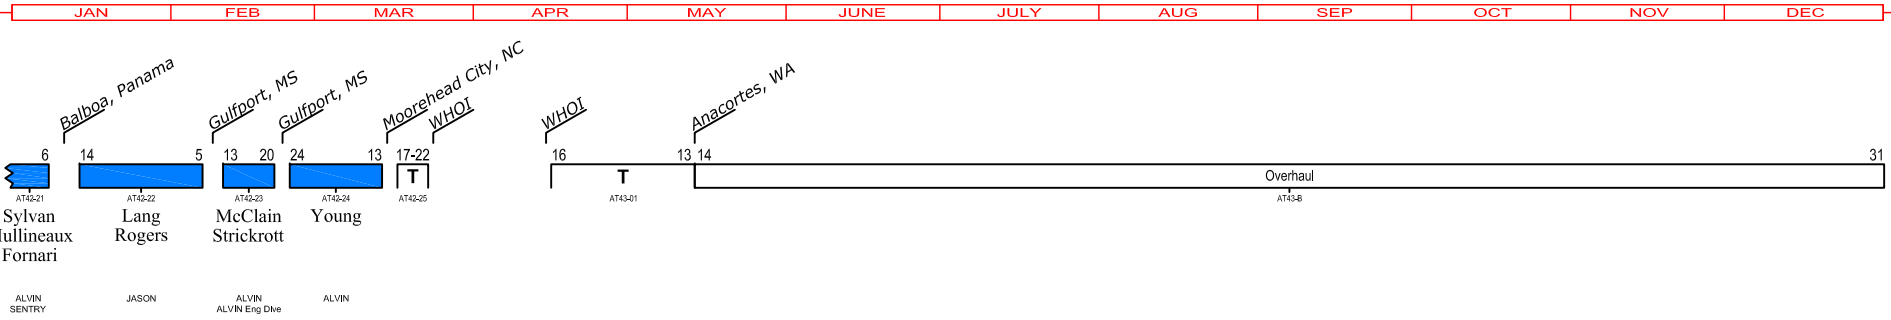

# WHOI Fleet & NDSF Schedule for 2020

T = TRANSIT

ATLANTIS

ATLANTIS

ARMSTRONG

ARMSTRONG

JASON

JASON

SENTRY

SENTRY

Charge Days	NAVY	NOAA	NSF	Other	NSF-OOI	Inst.	NASA	Total
ALVIN	1	-	43	-	-	-	-	44
JASON	23	-	63	1	28	-	3	118
SENTRY	-	-	53	-	-	-	-	53
ATLANTIS	1	-	70	-	-	-	3	74
ARMSTRONG	42	-	66	-	60	10	-	178