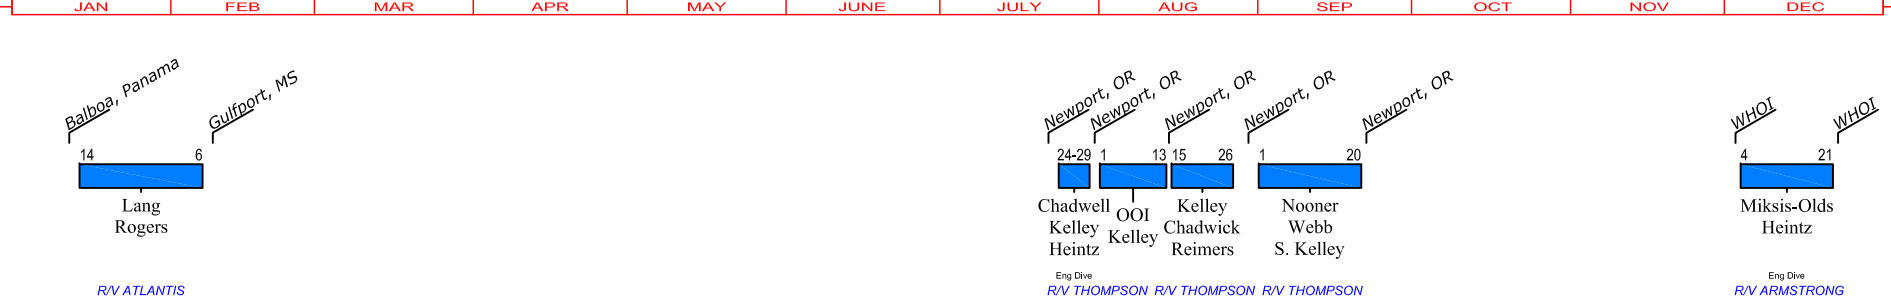

# WHOI Fleet & NDSF Schedule for 2020

T = TRANSIT

ATLANTIS

ATLANTIS

ARMSTRONG

ARMSTRONG

JASON

JASON

SENTRY

SENTRY

Charge Days	NAVY	NOAA	NSF	Other	NSF-OOI	Inst.	NASA	Total
ALVIN	1	-	43	-	-	-	-	44
JASON	23	-	63	1	28	-	3	118
SENTRY	-	-	53	-	-	-	-	53
ATLANTIS	1	-	70	-	-	-	3	74
ARMSTRONG	42	-	66	-	60	10	-	178