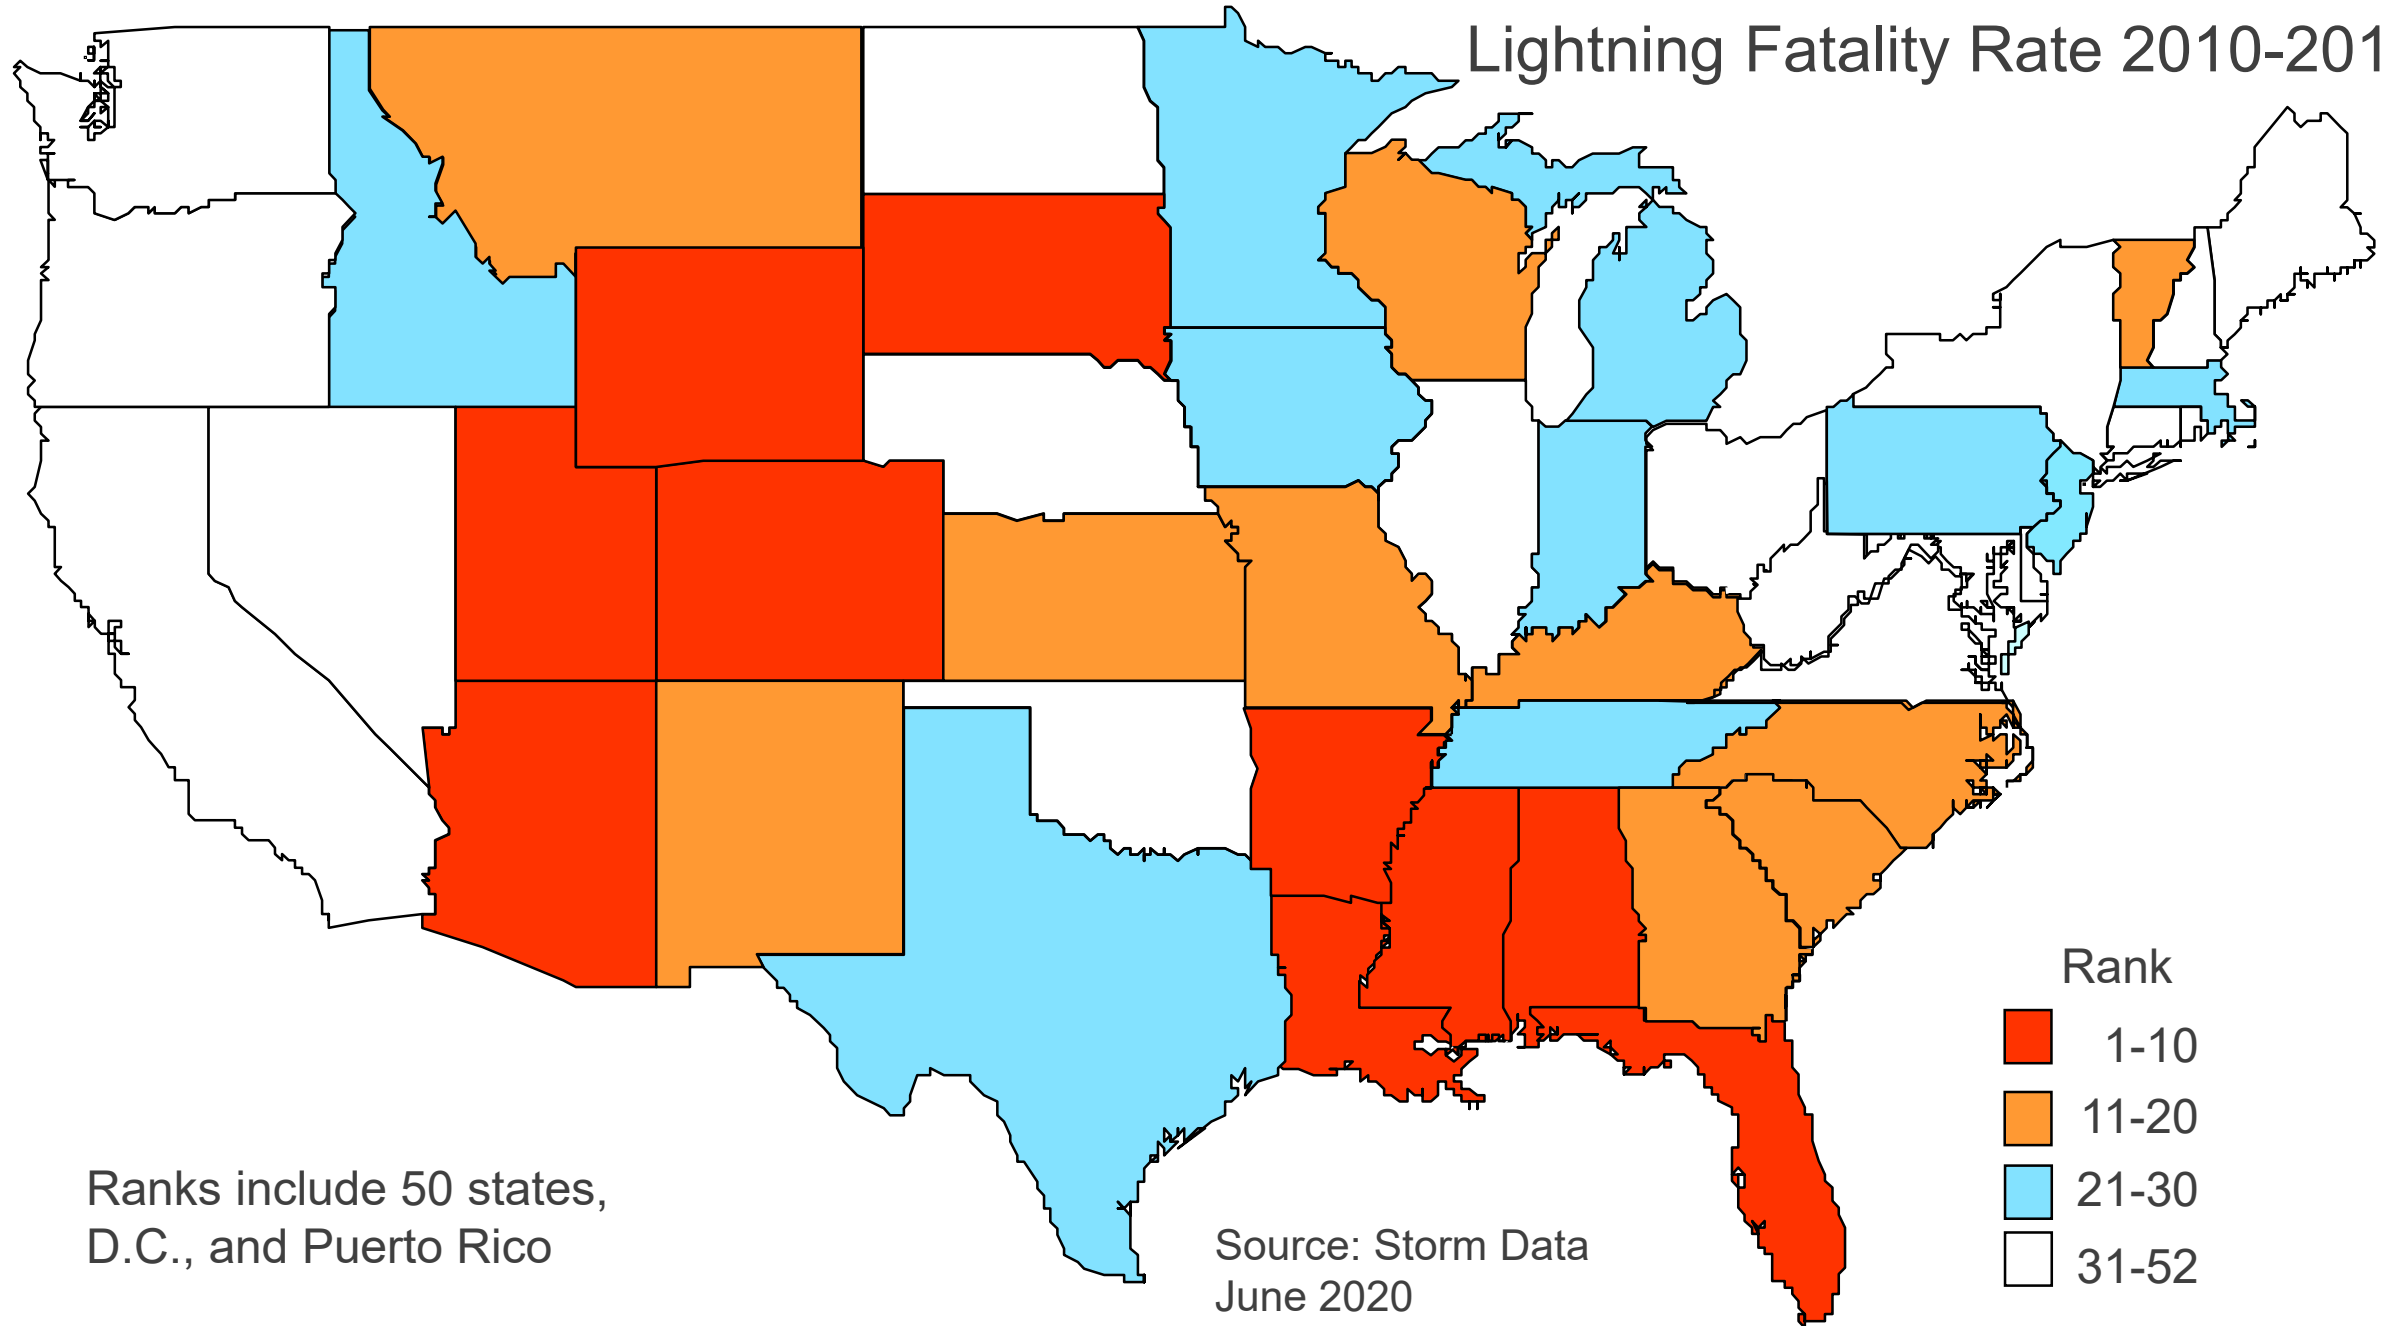

# Lightning Fatality Rate 2010-2019

Ranks include 50 states, D.C., and Puerto Rico

Source: Storm Data June 2020