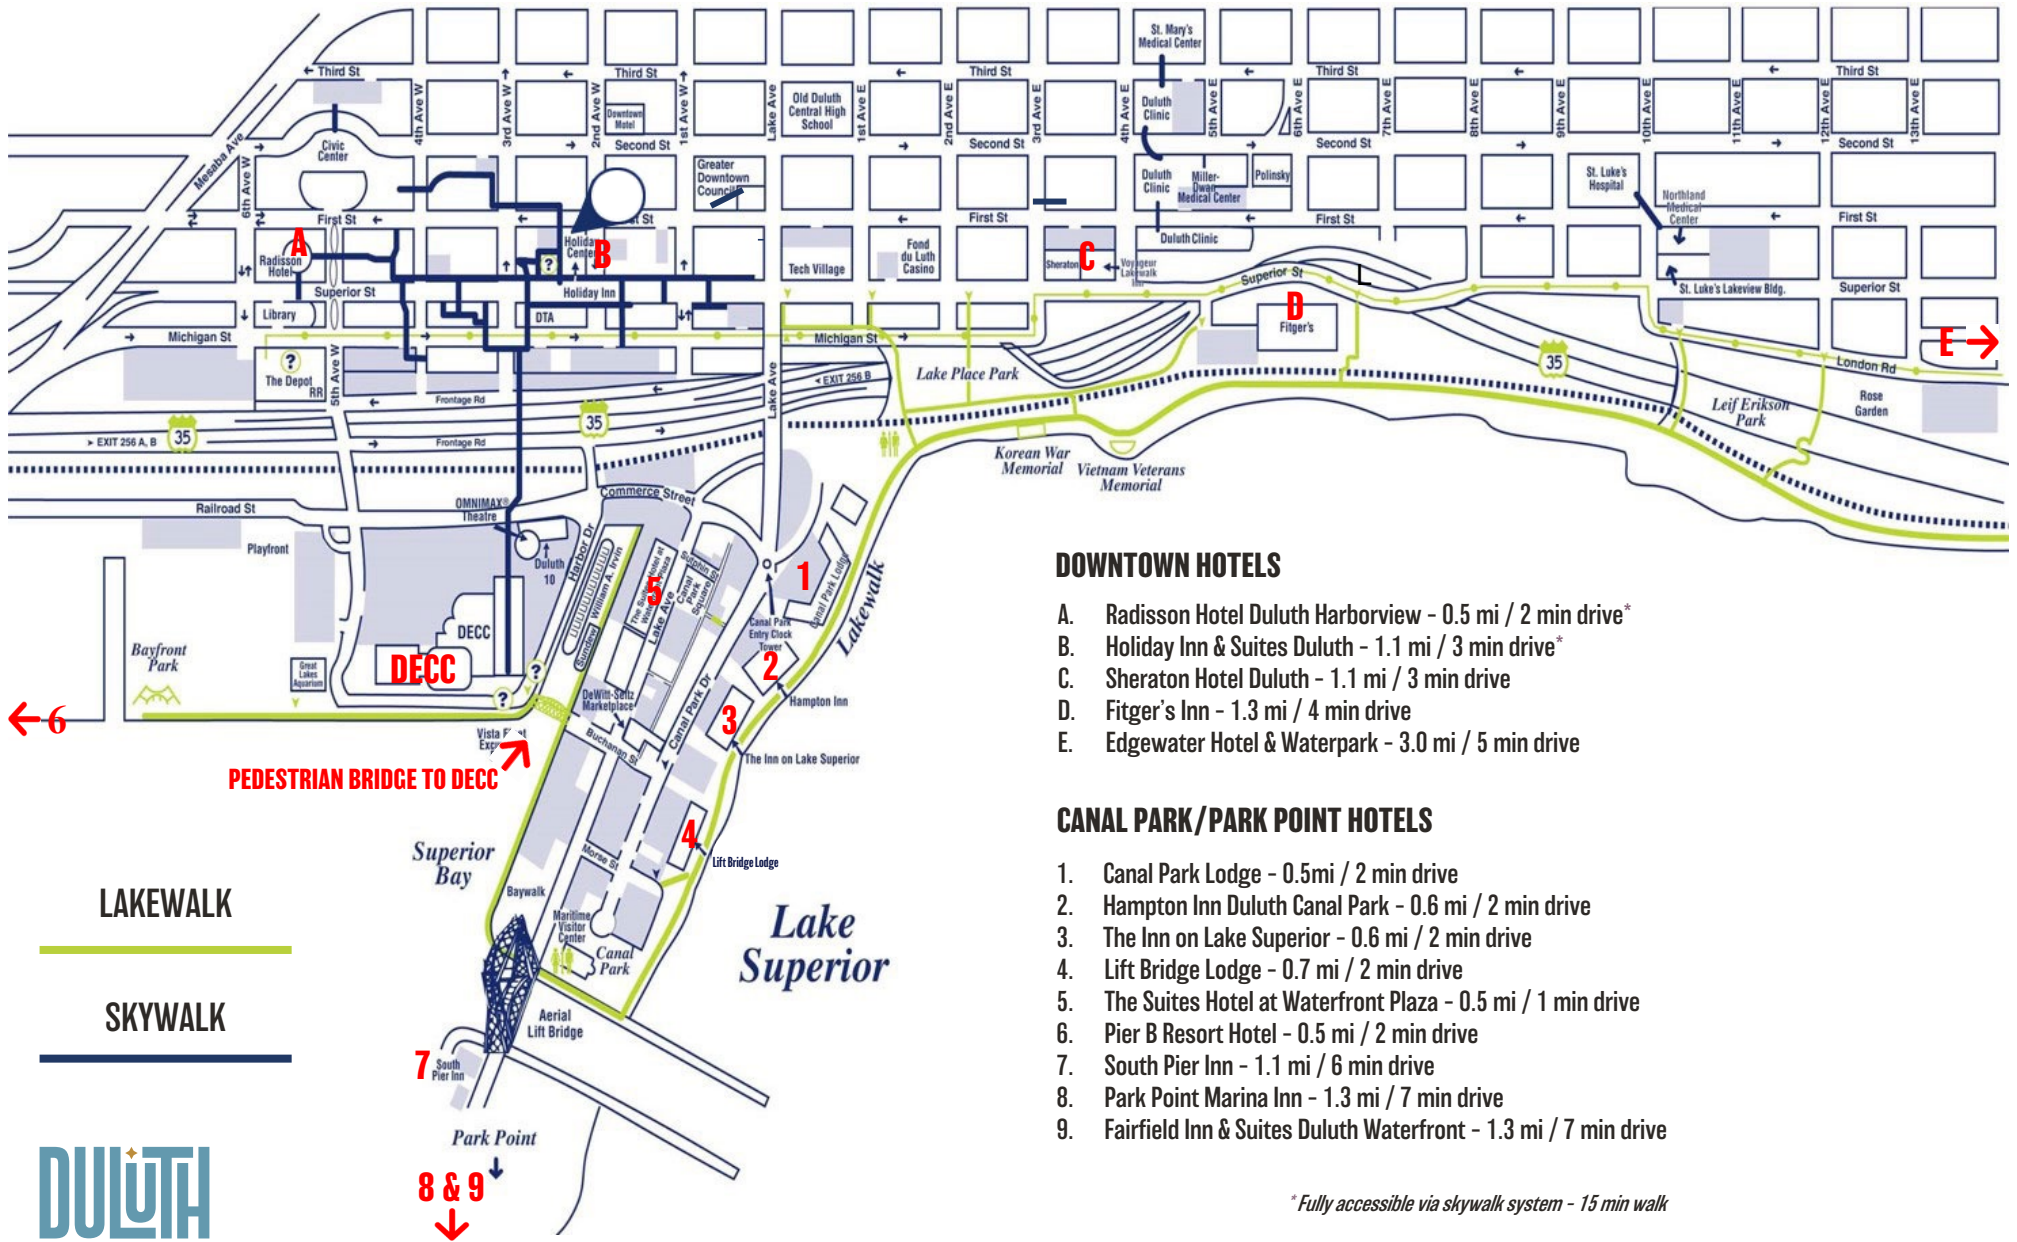

# Downtown, Canal Park & Park Point Lodging in proximity to the Duluth Entertainment Convention Center (DECC)

## DOWNTOWN HOTELS

- A. Radisson Hotel Duluth Harborview - 0.5 mi / 2 min drive\*
- B. Holiday Inn & Suites Duluth - 1.1 mi / 3 min drive\*
- C. Sheraton Hotel Duluth - 1.1 mi / 3 min drive
- D. Fitger's Inn - 1.3 mi / 4 min drive
- E. Edgewater Hotel & Waterpark - 3.0 mi / 5 min drive

## CANAL PARK/PARK POINT HOTELS

- 1. Canal Park Lodge - 0.5mi / 2 min drive
- 2. Hampton Inn Duluth Canal Park - 0.6 mi / 2 min drive
- 3. The Inn on Lake Superior - 0.6 mi / 2 min drive
- 4. Lift Bridge Lodge - 0.7 mi / 2 min drive
- 5. The Suites Hotel at Waterfront Plaza - 0.5 mi / 1 min drive
- 6. Pier B Resort Hotel - 0.5 mi / 2 min drive
- 7. South Pier Inn - 1.1 mi / 6 min drive
- 8. Park Point Marina Inn - 1.3 mi / 7 min drive
- 9. Fairfield Inn & Suites Duluth Waterfront - 1.3 mi / 7 min drive

\* Fully accessible via skywalk system - 15 min walk