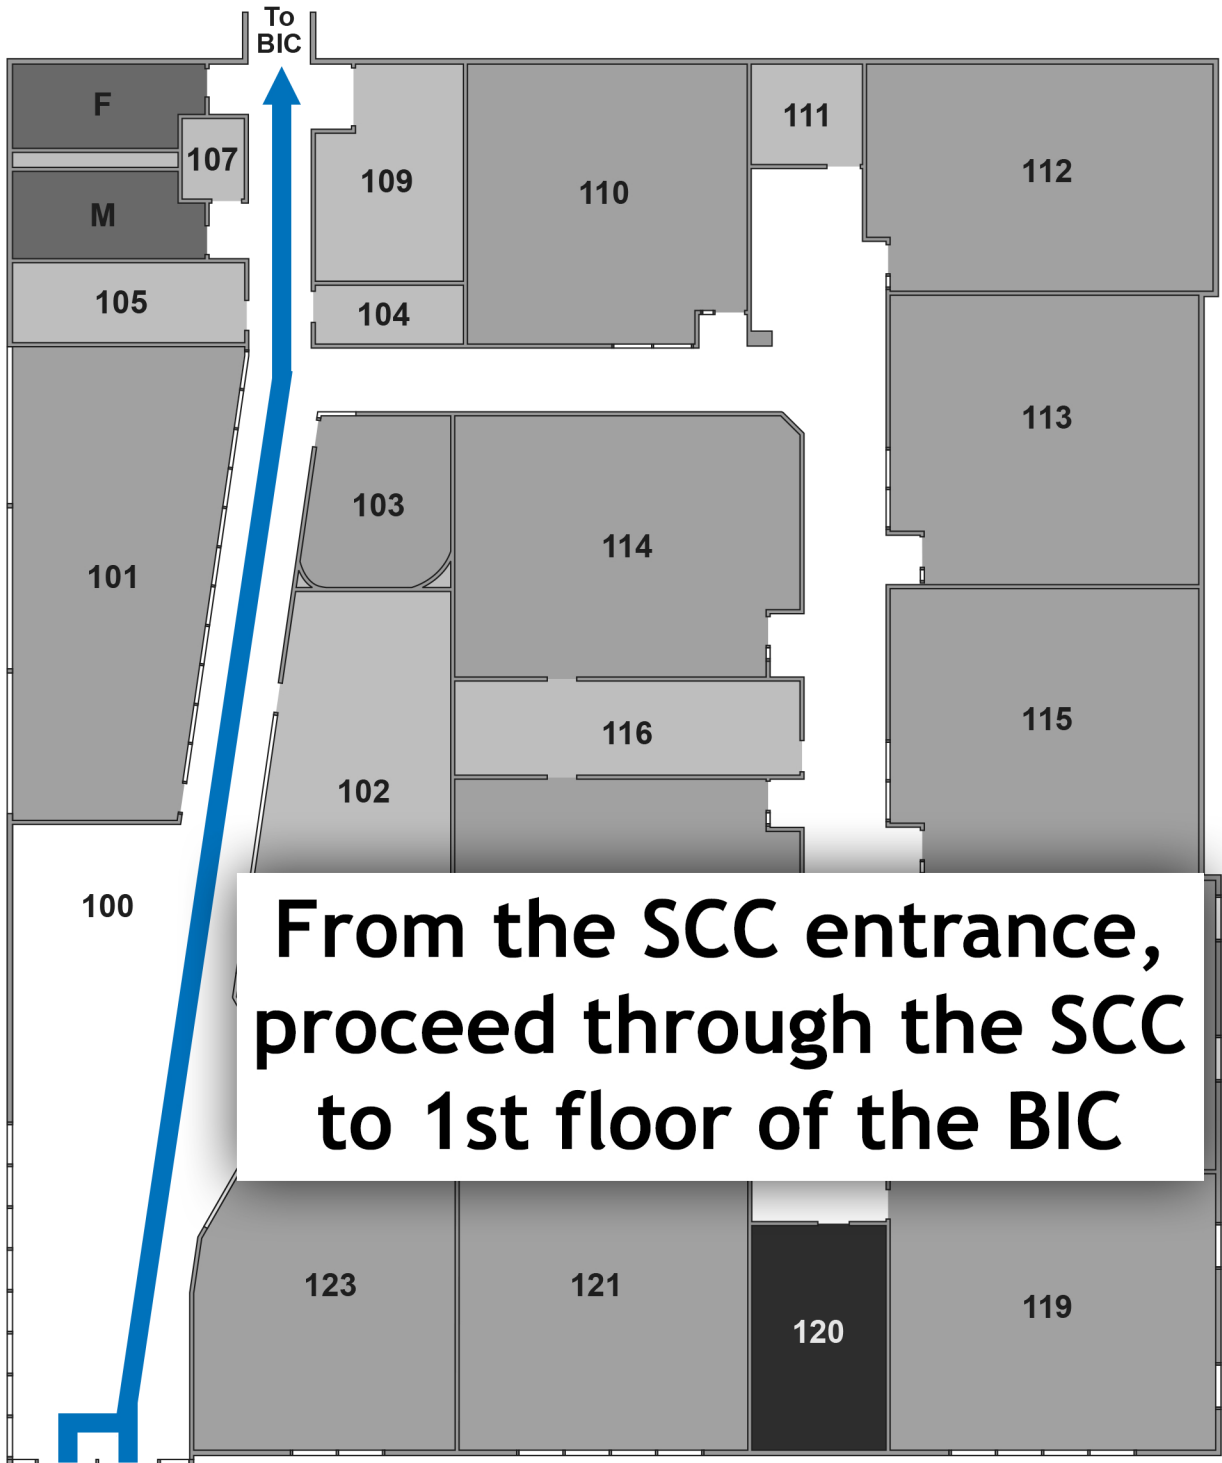

# How to get to the College of Dupage Meteorology Department

Park in the NE  
corner of  
College Lot 3

usbank

BIC

SCC

PEC

College 1A

College 3

College 2

College 1

Stadium

COLLEGE ROAD

FAWELL BOULEVARD

LAMBERT ROAD

Enter through either  
the SCC or BIC

**From the SCC entrance,  
proceed through the SCC  
to 1st floor of the BIC**

**2406**  
Part-time  
Faculty

**BIC**  
**2405**  
Testing

**BIC 2405B**

**From the BIC entrance,  
take elevator or stairs  
to 3rd floor of the BIC**

2503

2411

M

8

F

E E

2414

2412

2416

2418

2502

2504