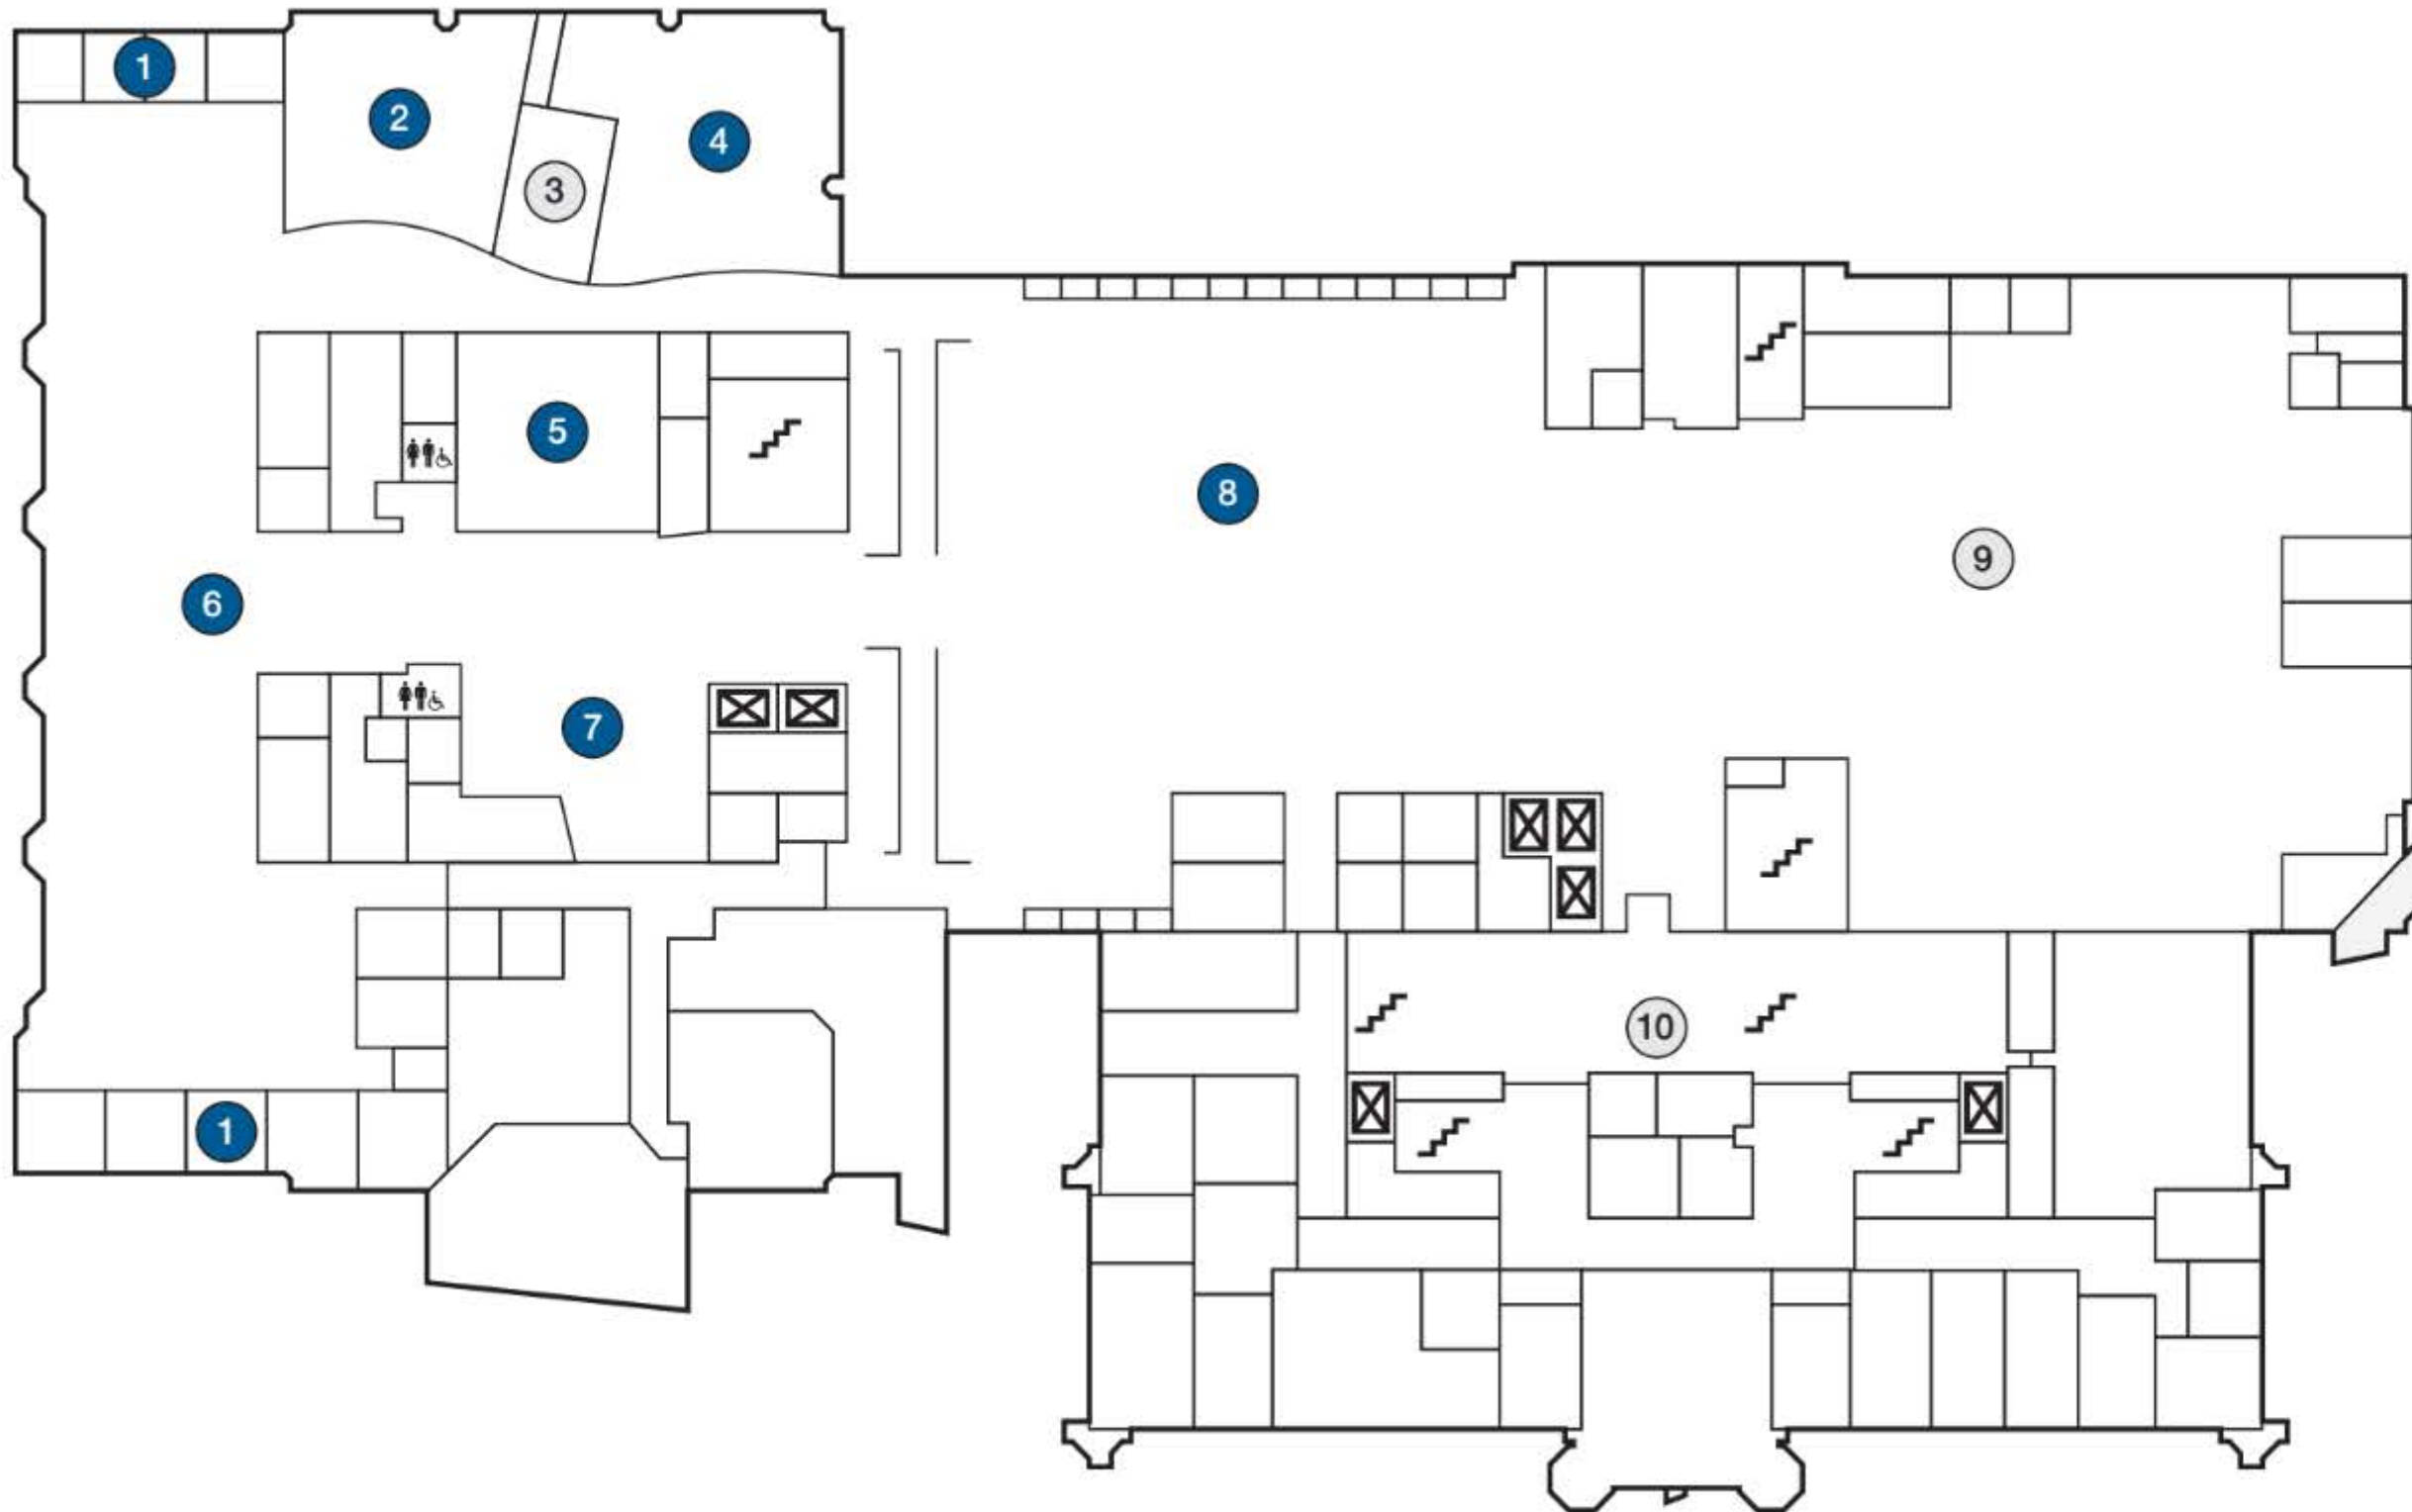

Floor LL1

	Restrooms
	Stairs
	Elevator

- 1** Group Study Rooms
- 2** Classroom
- 3** Conference Room
- 4** Digital Scholarship Lab
- 5** Community Room
- 6** Peggy V. Helmerich Collaborative Learning Center
- 7** Bookmark Café
- 8** Learning Lab
- 9** Call Numbers A-D
- 10** Deck 1
Call Numbers 000-331.80