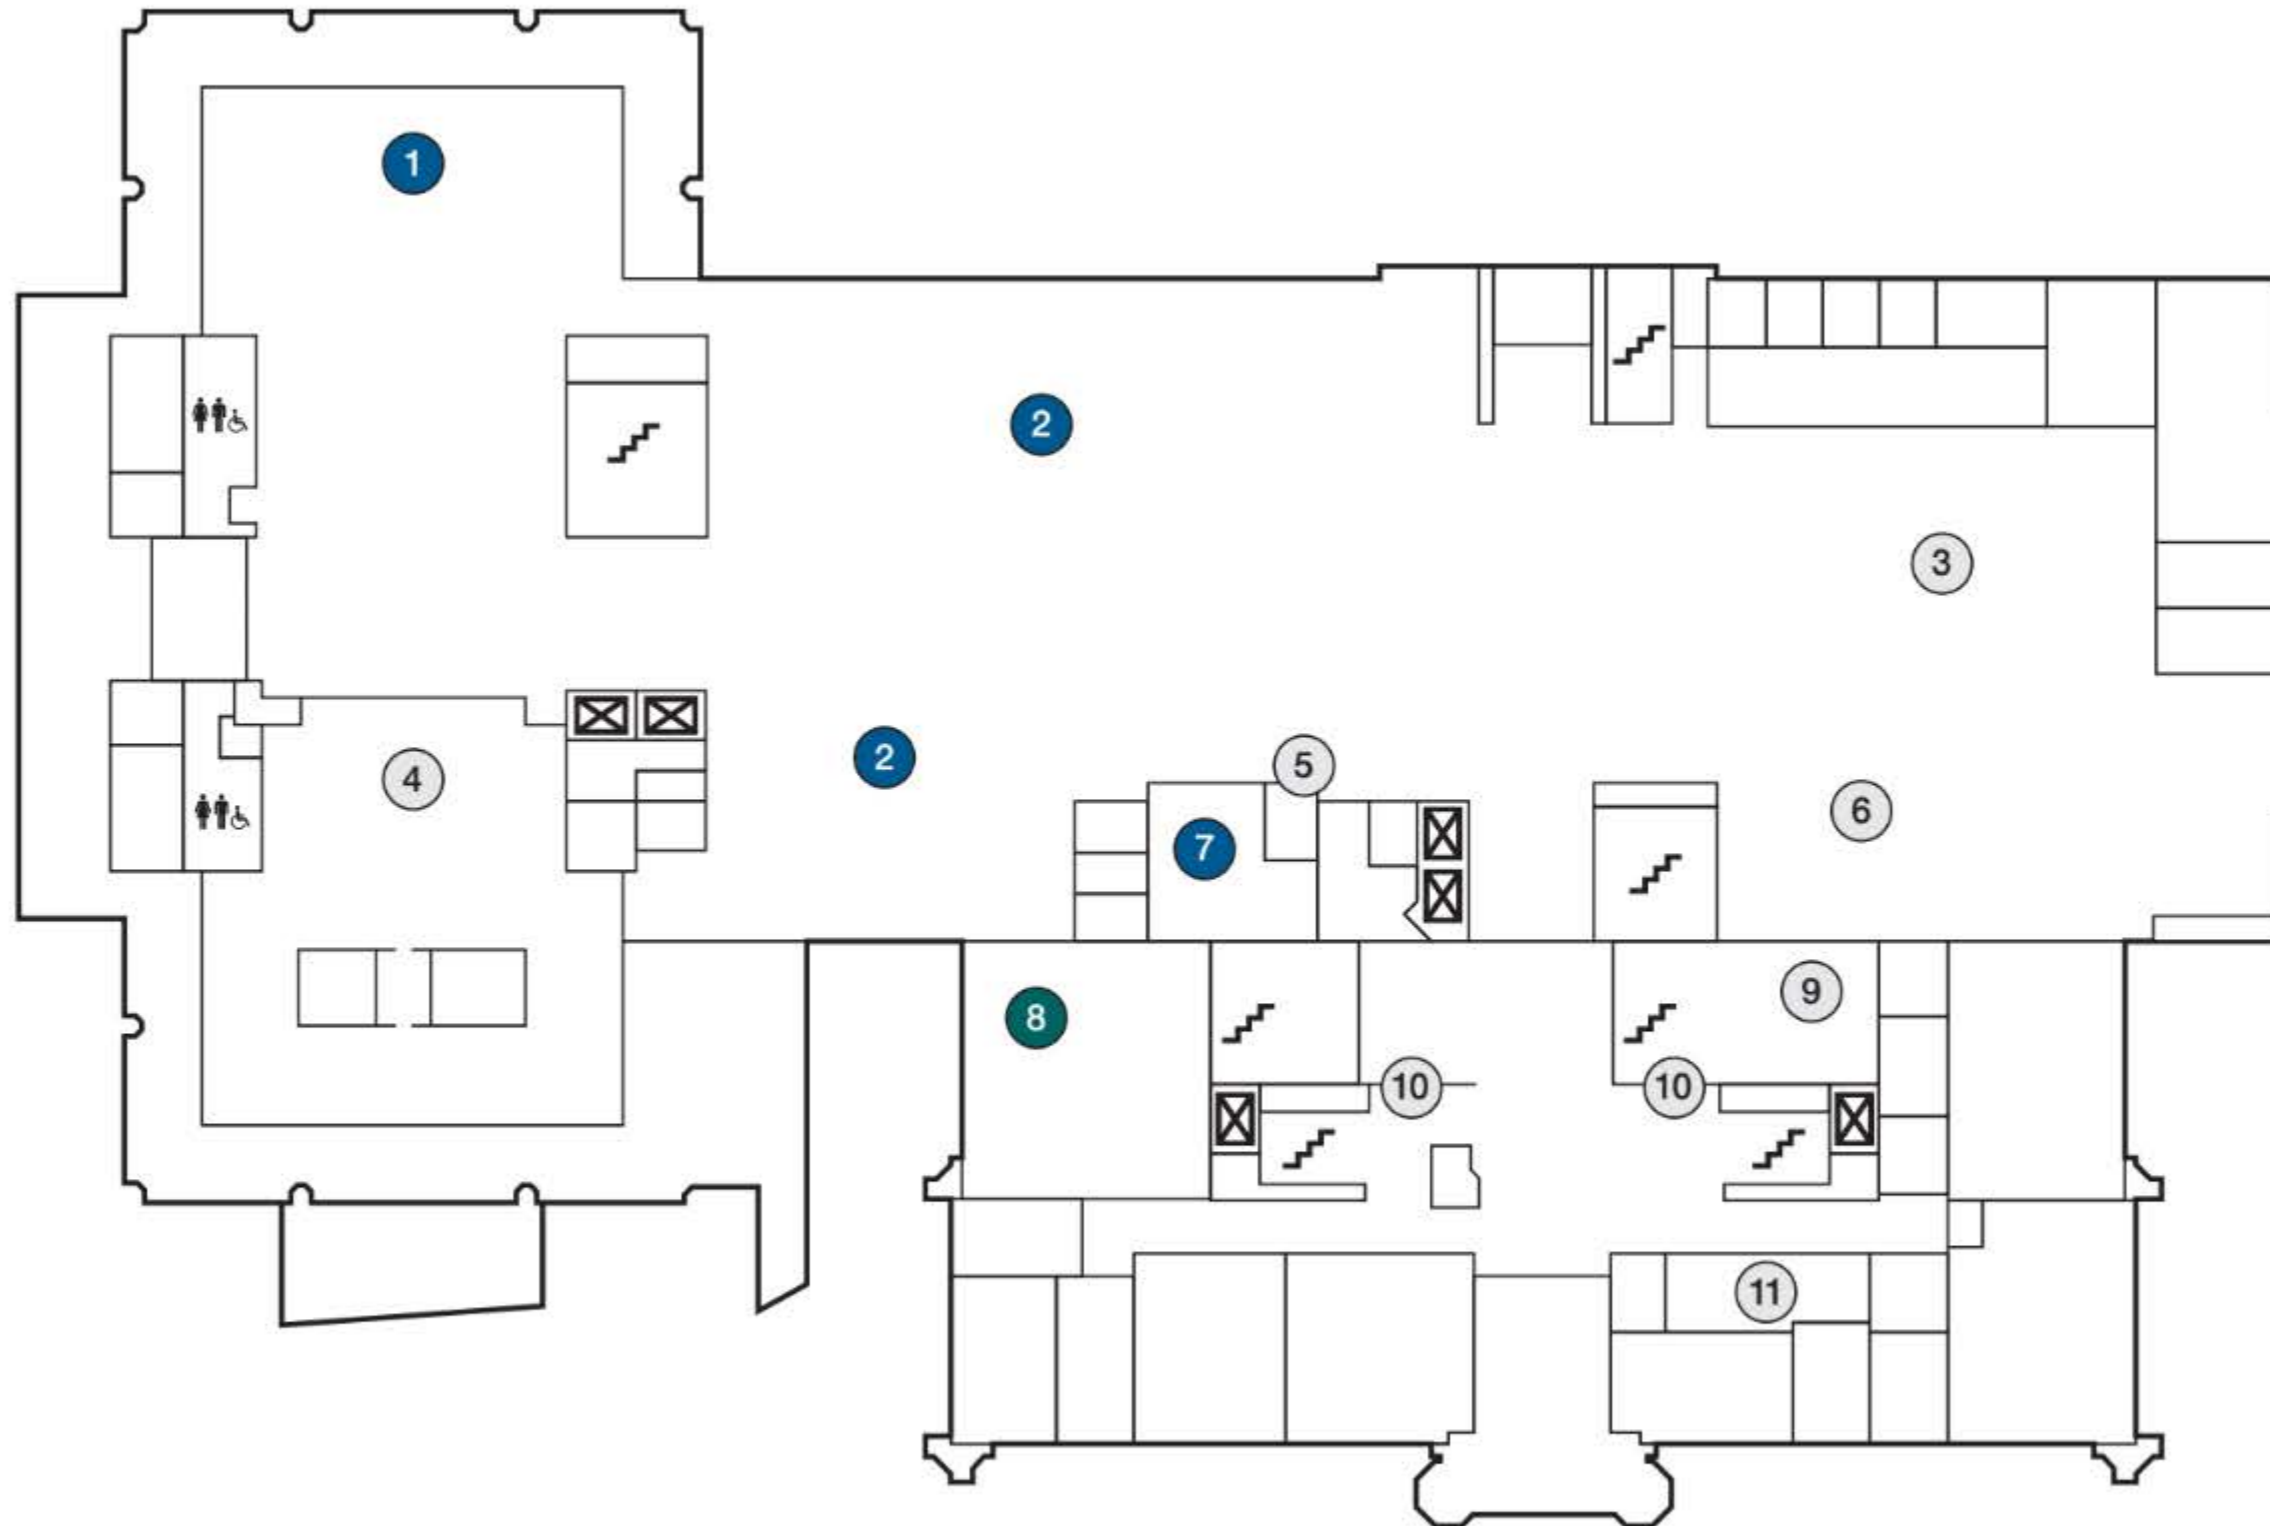

# Main Floor

	Restrooms
	Stairs
	Elevator

- 1** The Faery & Theodore Loveridge Computer Lab
- 2** Exhibition Gallery
- 3** Call Numbers E-G
- 4** Circulation & Reserves
- 5** OU IT Help Center
- 6** Reference Collection
- 7** Innovation @ the Edge
- 8** Daniel J. & Ruth F. Boorstin Room & Collection
- 9** Access to Decks
- 10** Access to the Great Reading Room
- 11** School of Library & Information Science Office & Classroom