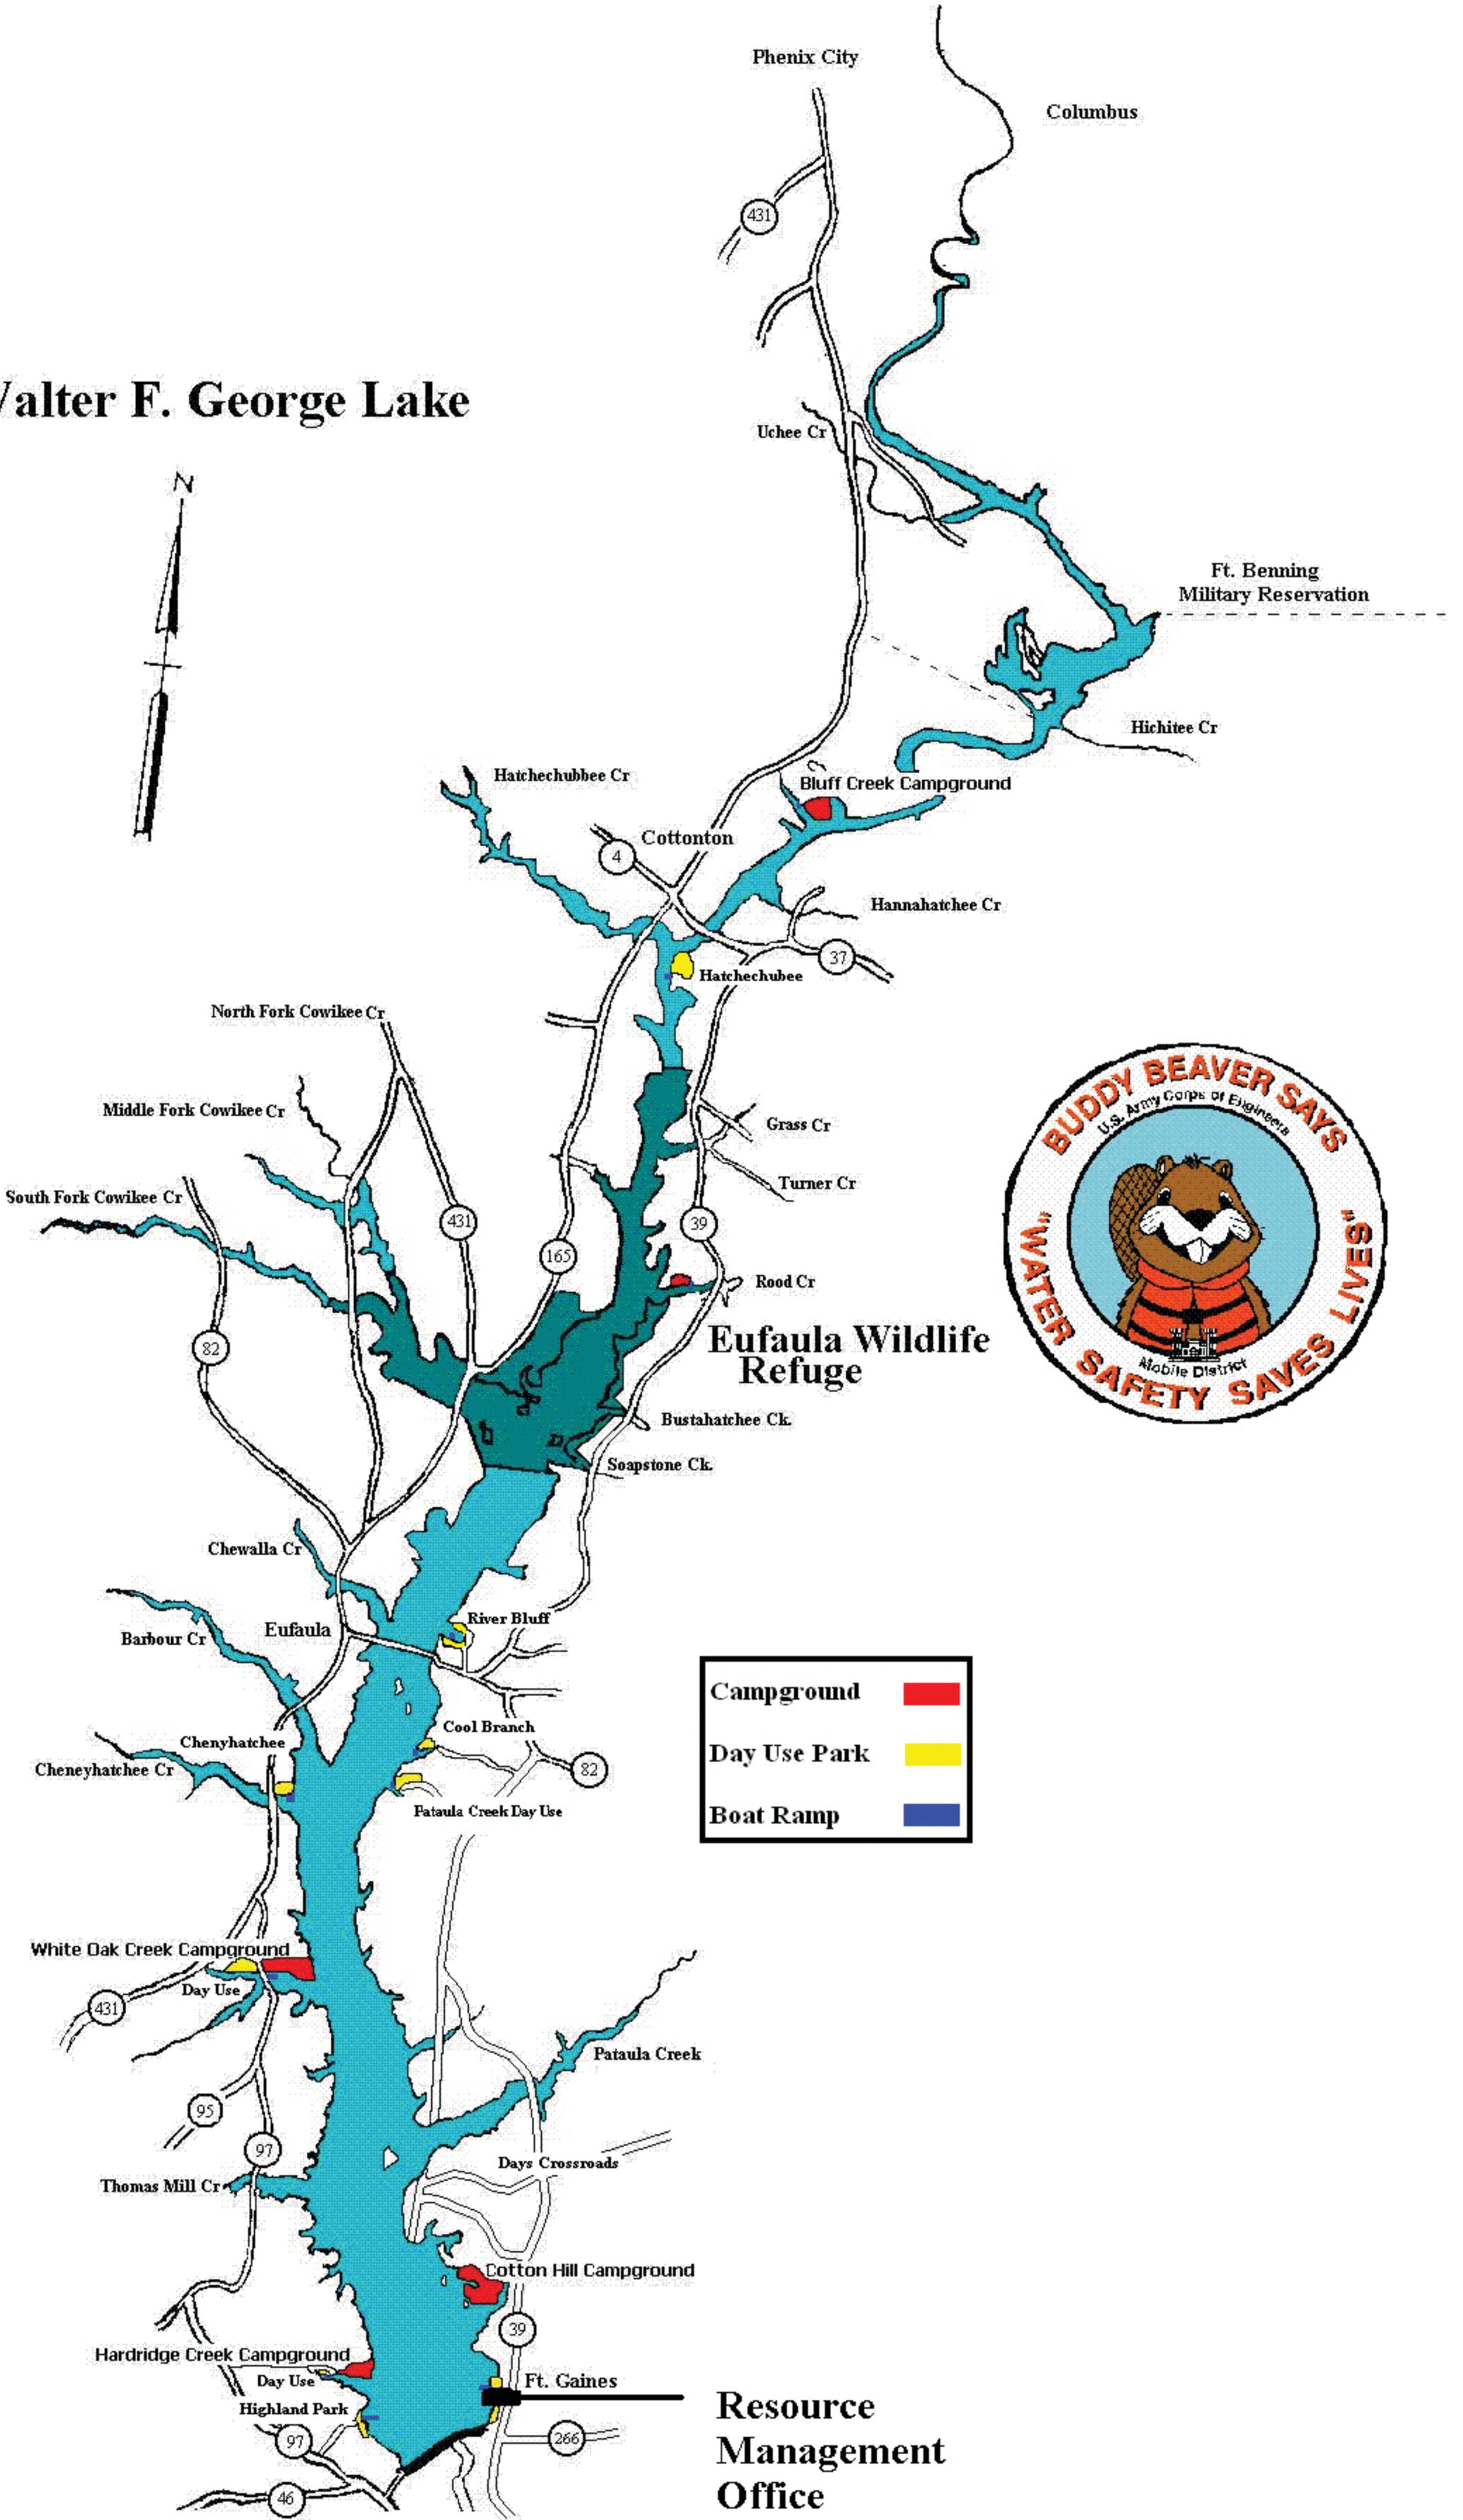

Walter F. George Lake

Eufaula Wildlife Refuge

Campground	
Day Use Park	
Boat Ramp	

**Resource
Management
Office**