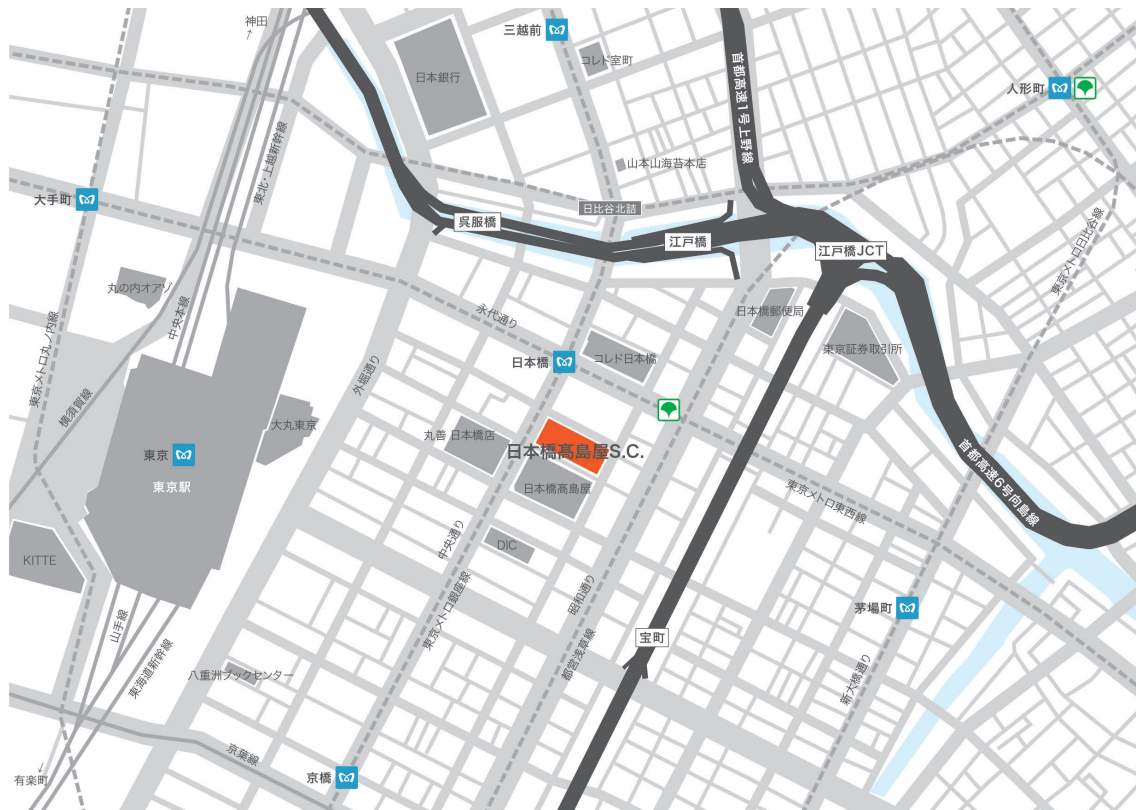

TOUCH & FLOW

タッチアンドフロー 日本橋高島屋 S.C. 店

〒103-6105 東京都中央区日本橋 2-5-1 日本橋高島屋 S.C. 新館 5F

Tel/Fax 03-6262-2854 Open Hours 10:30-20:00

www.touch-and-flow.jp

●電車でお越しの場合

東京メトロ銀座線・東西線「日本橋駅」B4 出口より徒歩約 1 分

都営浅草線「日本橋駅」より徒歩約 4 分

JR「東京駅」八重洲北口より徒歩約 5 分

TOUCH & FLOW NIHOMBASHI TAKASHIMAYA S.C.

NIHOMBASHI TAKASHIMAYA S.C. Annex 5F, 2-5-1 Nihombashi, Chuo-ku, Tokyo 103-6105

By Train

From Nihombashi Station (Subway Ginza Line, Tozai Line): It is a one minute walk from the B4 exit.

From Nihombashi Station (Subway Asakusa Line): It is a four minute walk.

From Tokyo Station (JR Lines): It is a five minute walk from the Yaesu exit.