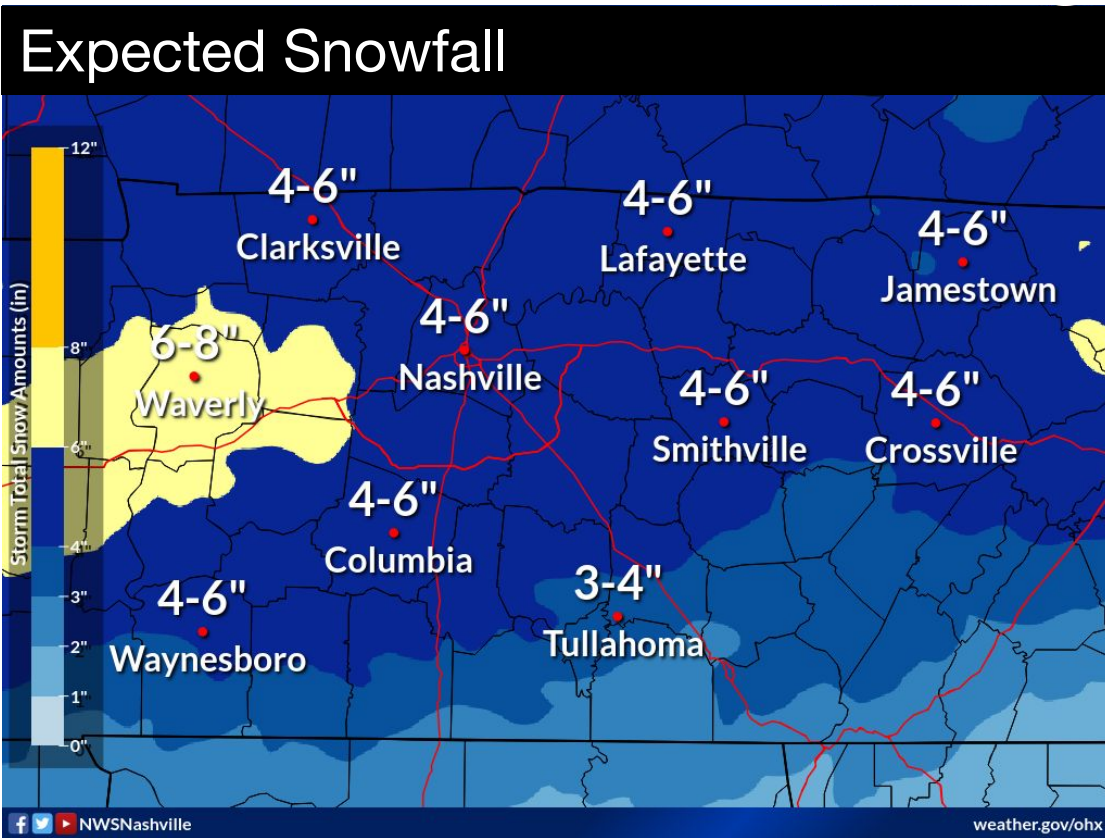

Winter Storm Warning Continues

Winter Storm Warning Details

- 3 AM today - 9 PM tonight for areas west of the Plateau
- 9 AM today - Saturday 3 AM for the Plateau

Forecast Details

- Travel impacts from snow developing west to east through tonight
- 4 to 6 inches will be common with localized 7-8 inch amounts
- Most of the snow will fall now through this evening
- Some sleet or rain near Alabama border, otherwise all snow
- Snow tapering off to flurries this evening, but significant travel impacts will continue overnight into Saturday
- Continued cold weather will result in slow melting. Partial thawing and refreezing could keep travel conditions hazardous for several days, especially in rural areas, secondary roads, sidewalks, and parking lots

Forecaster Comments:

- Warmer air has resulted in a few areas south of I-40 seeing a transition of snow to sleet, especially along the Alabama border
- The rest of Middle TN will see only snow
- Snow intensity will come in spurts; if a heavier band sets up over an area, snowfall rates will increase
- Visibility will be limited in heavy snow
- Temperatures will drop below freezing tonight, freezing anything that has fallen
- Cold weather pattern to continue with another shot of very cold air next week