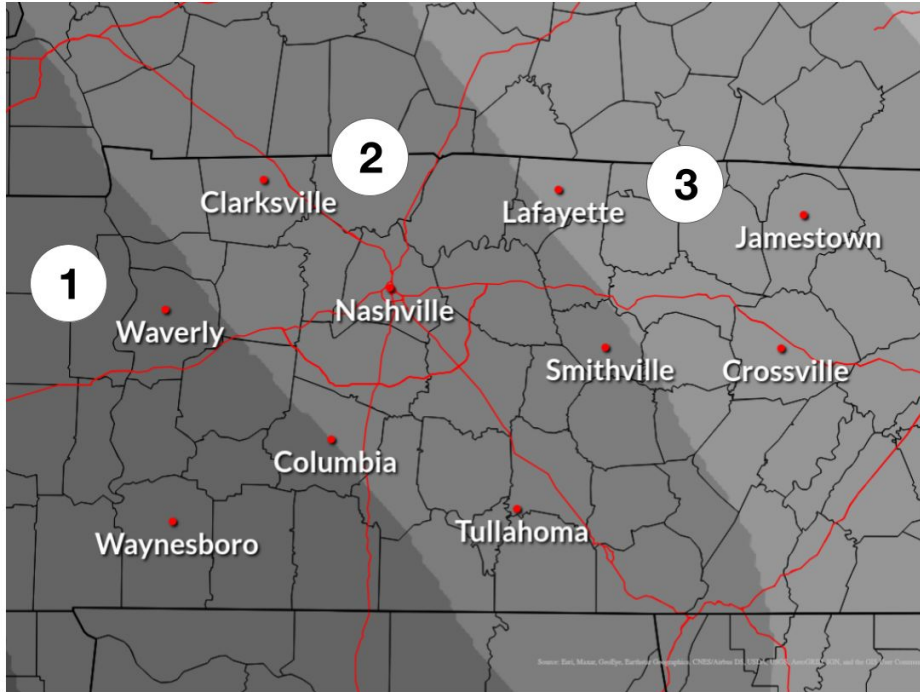

Winter Storm Warning Continues

Winter Storm Warning Details

- 3 AM today - 9 PM tonight for areas west of the Plateau
- 9 AM today - Saturday 3 AM for the Plateau

Forecast Details

- Travel impacts from snow developing west to east through tonight
- 4 to 6 inches will be common with localized 7-8 inch amounts
- Most of the snow will fall now through this evening
- Some sleet or rain near Alabama border, otherwise all snow
- Snow tapering off to flurries this evening, but significant travel impacts will continue overnight into Saturday
- Continued cold weather will result in slow melting. Partial thawing and refreezing could keep travel conditions hazardous for several days, especially in rural areas, secondary roads, sidewalks, and parking lots

Situation Report

Friday January 10, 2025
12:53 PM

When Will Accumulating Snow End?

January 10, 2025
12:28 PM

All Times are Central Time

1 Winter Weather Timing	
Earliest End	4 PM
Most Likely	7 PM
Latest End	8 PM
2 Winter Weather Timing	
Earliest End	6 PM
Most Likely	8 PM
Latest End	10 PM
3 Winter Weather Timing	
Earliest End	9 PM
Most Likely	11 PM
Latest End	1 AM

Forecaster Comments:

- Warmer air has resulted in a few areas south of I-40 seeing a transition of snow to sleet, especially along the Alabama border
- The rest of Middle TN will see only snow
- Snow intensity will come in spurts; if a heavier band sets up over an area, snowfall rates will increase
- Visibility will be limited in heavy snow
- Temperatures will drop below freezing tonight, freezing anything that has fallen
- Cold weather pattern to continue with another shot of very cold air next week