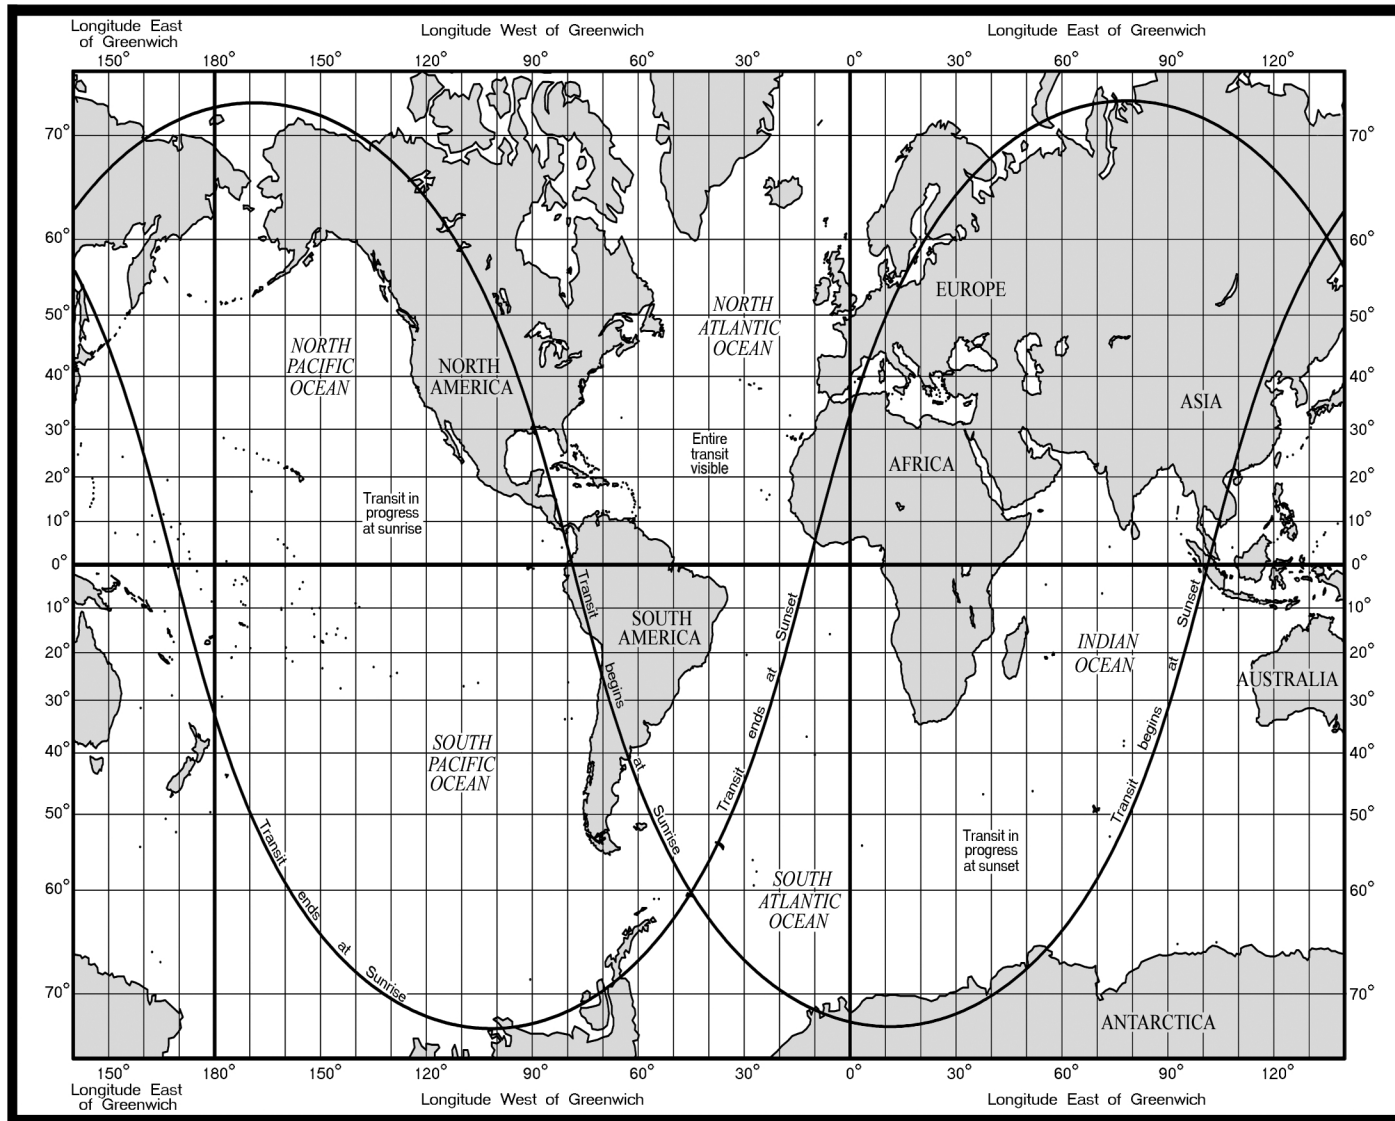

TRANSIT OF MERCURY OF 2016 MAY 9

ASTRONOMICAL APPLICATIONS DEPT.
U.S. NAVAL OBSERVATORY
WASHINGTON, DC 20392-5420 USA