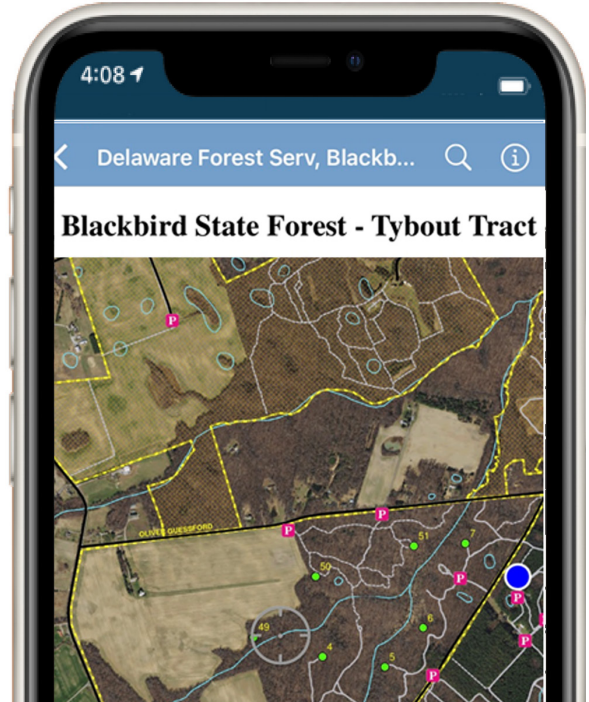

# DELAWARE State Forest Maps

The [Avenza Maps® app](#) uses your device's built-in GPS to locate you even when you are out of range of a network or internet connection.

Avenza Maps® is offline maps, GPS location and a digital map store on your phone or tablet.

Use maps on your mobile devices and locate yourself without the Internet or network connections. Stay safe and aware of where you are, even in the remotest of places using the Avenza Maps app.

Take Avenza Maps with you when you are hiking, biking, climbing, camping and anywhere you need a map outdoors. Offline location helps you stay on track, on the trail, and out of restricted areas.

[Download the Avenza App from The App Store or Google Play](#)

## Delaware State Forest Maps QR Code

Open the camera on your mobile device, point it at the above QR code and follow the browser link.

The **blue dot** follows you wherever you go so you always know where you are on the map. Zoom in and out, navigate from place to place, mark points of interest and easily attach photos exactly where they were taken. Best of all, Delaware state forest maps are all **free of charge** to Avenza app users!