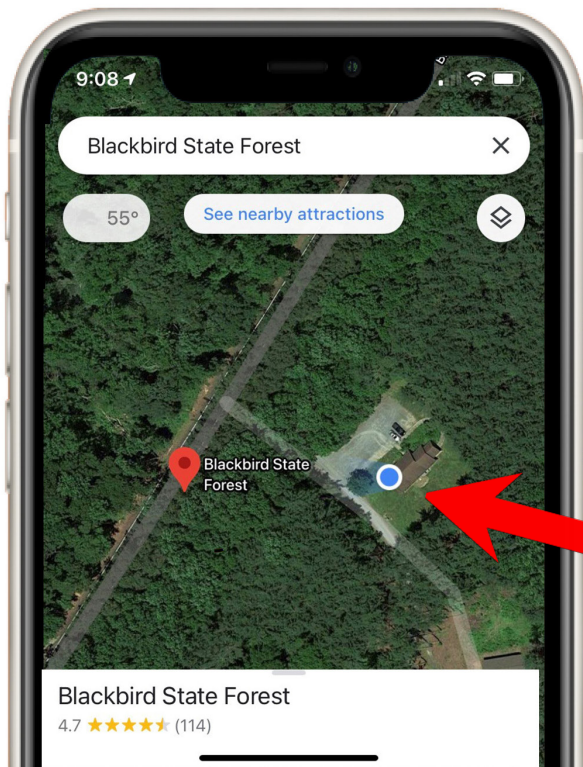

# DELAWARE State Forest Maps

The [Avenza Maps® app](#) uses your device's built-in GPS to locate you even when you are out of range of a network or internet connection.

Avenza Maps® is offline maps, GPS location and a digital map store on your phone or tablet.

Use maps on your mobile devices and locate yourself without the Internet or network connections. Stay safe and aware of where you are, even in the remotest of places using the Avenza Maps app.

Take Avenza Maps with you when you are hiking, biking, climbing, camping and anywhere you need a map outdoors. Offline location helps you stay on track, on the trail, and out of restricted areas.

## Delaware State Forest Maps QR Code

Open the camera on your mobile device, point it at the above QR code and follow the browser link.

The **blue dot** follows you wherever you go so you always know where you are on the map. Zoom in and out, navigate from place to place, mark points of interest and easily attach photos exactly where they were taken. Best of all, Delaware state forest maps are all **free of charge** to Avenza app users!