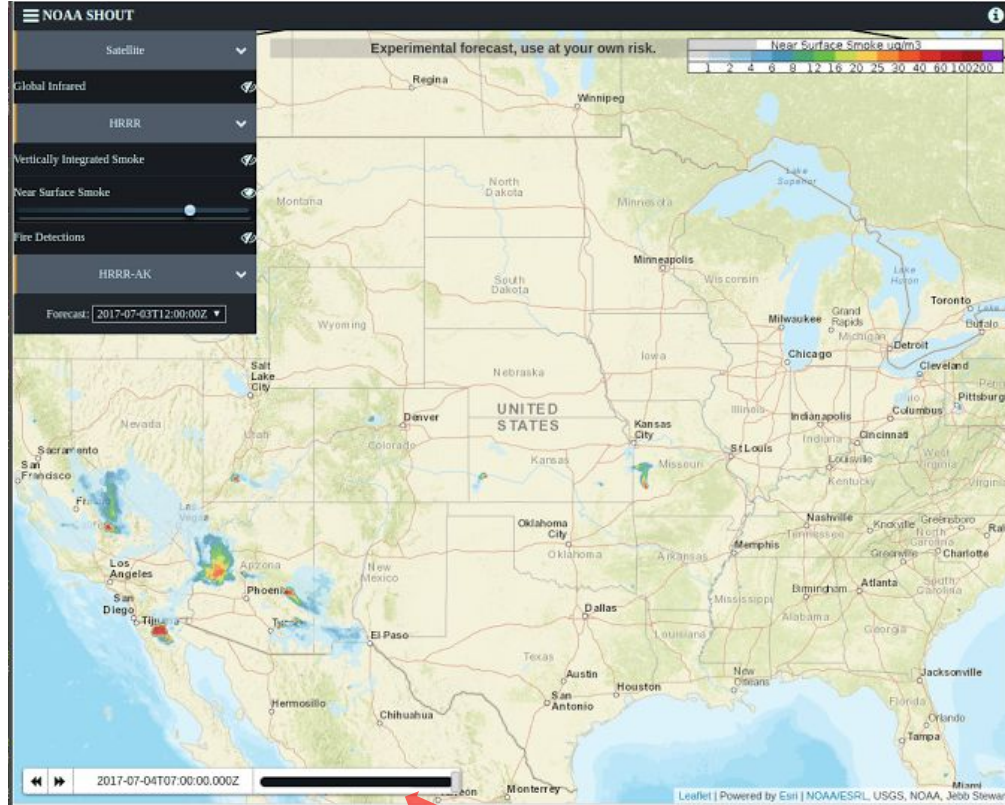

Interactive Web Visualization Quick Start Guide

Collapse/Open
Data Menu

Turn On/Off
Data Layers

Change Layer
Transparency

Change Model
Forecast Time
(Runtime)

Step Through
Time

All Times Listed are
in Zulu (UTC)

Slide Through
Available Timesteps

Information

Layer Legends