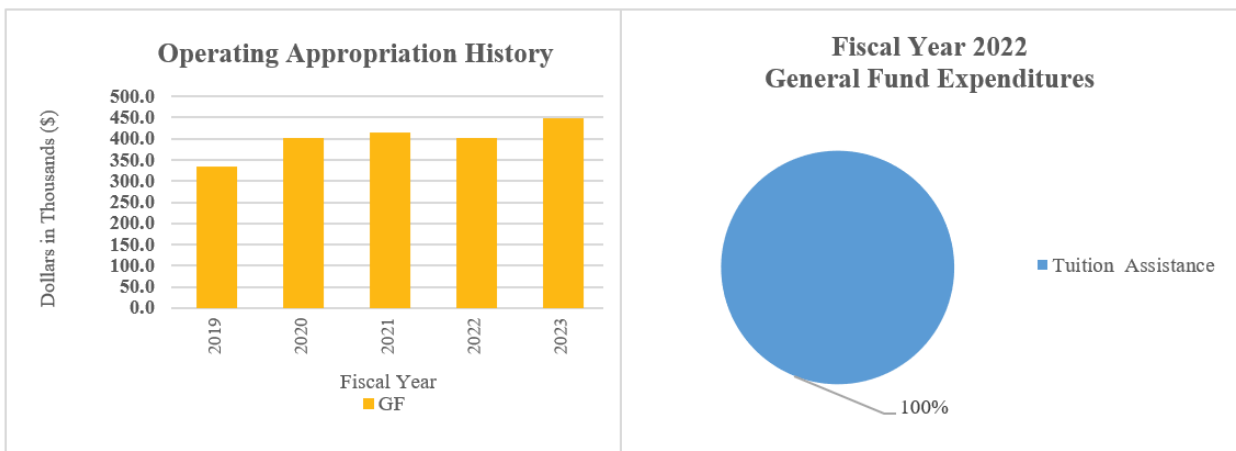

Delaware Institute of Veterinary Medical Education

At a Glance

- Provide an alternative to a state-supported veterinary medical school; and
- Create opportunities for Delaware residents to obtain veterinary training.

Overview

In Fiscal Year 2022, the Delaware Institute of Veterinary Medical Education (DIVME) supported nine students at the University of Georgia and four students at Oklahoma State University.

In Fiscal Year 2023, the Delaware Institute of Veterinary Medical Education (DIVME) supported nine students at the University of Georgia and four students at Oklahoma State University.

In Fiscal Year 2024, the Delaware Institute of Veterinary Medical Education (DIVME) will support eight students at the University of Georgia and four students at Oklahoma State University.

Performance Measures

IPU	Performance Measure Name	Fiscal Year 2022 Actual	Fiscal Year 2023 Budget	Fiscal Year 2024 Governor's Recommended
90-07-01	Delaware Institute of Veterinary Medical Education			
	# of students supported in veterinary medical schools	13	13	12