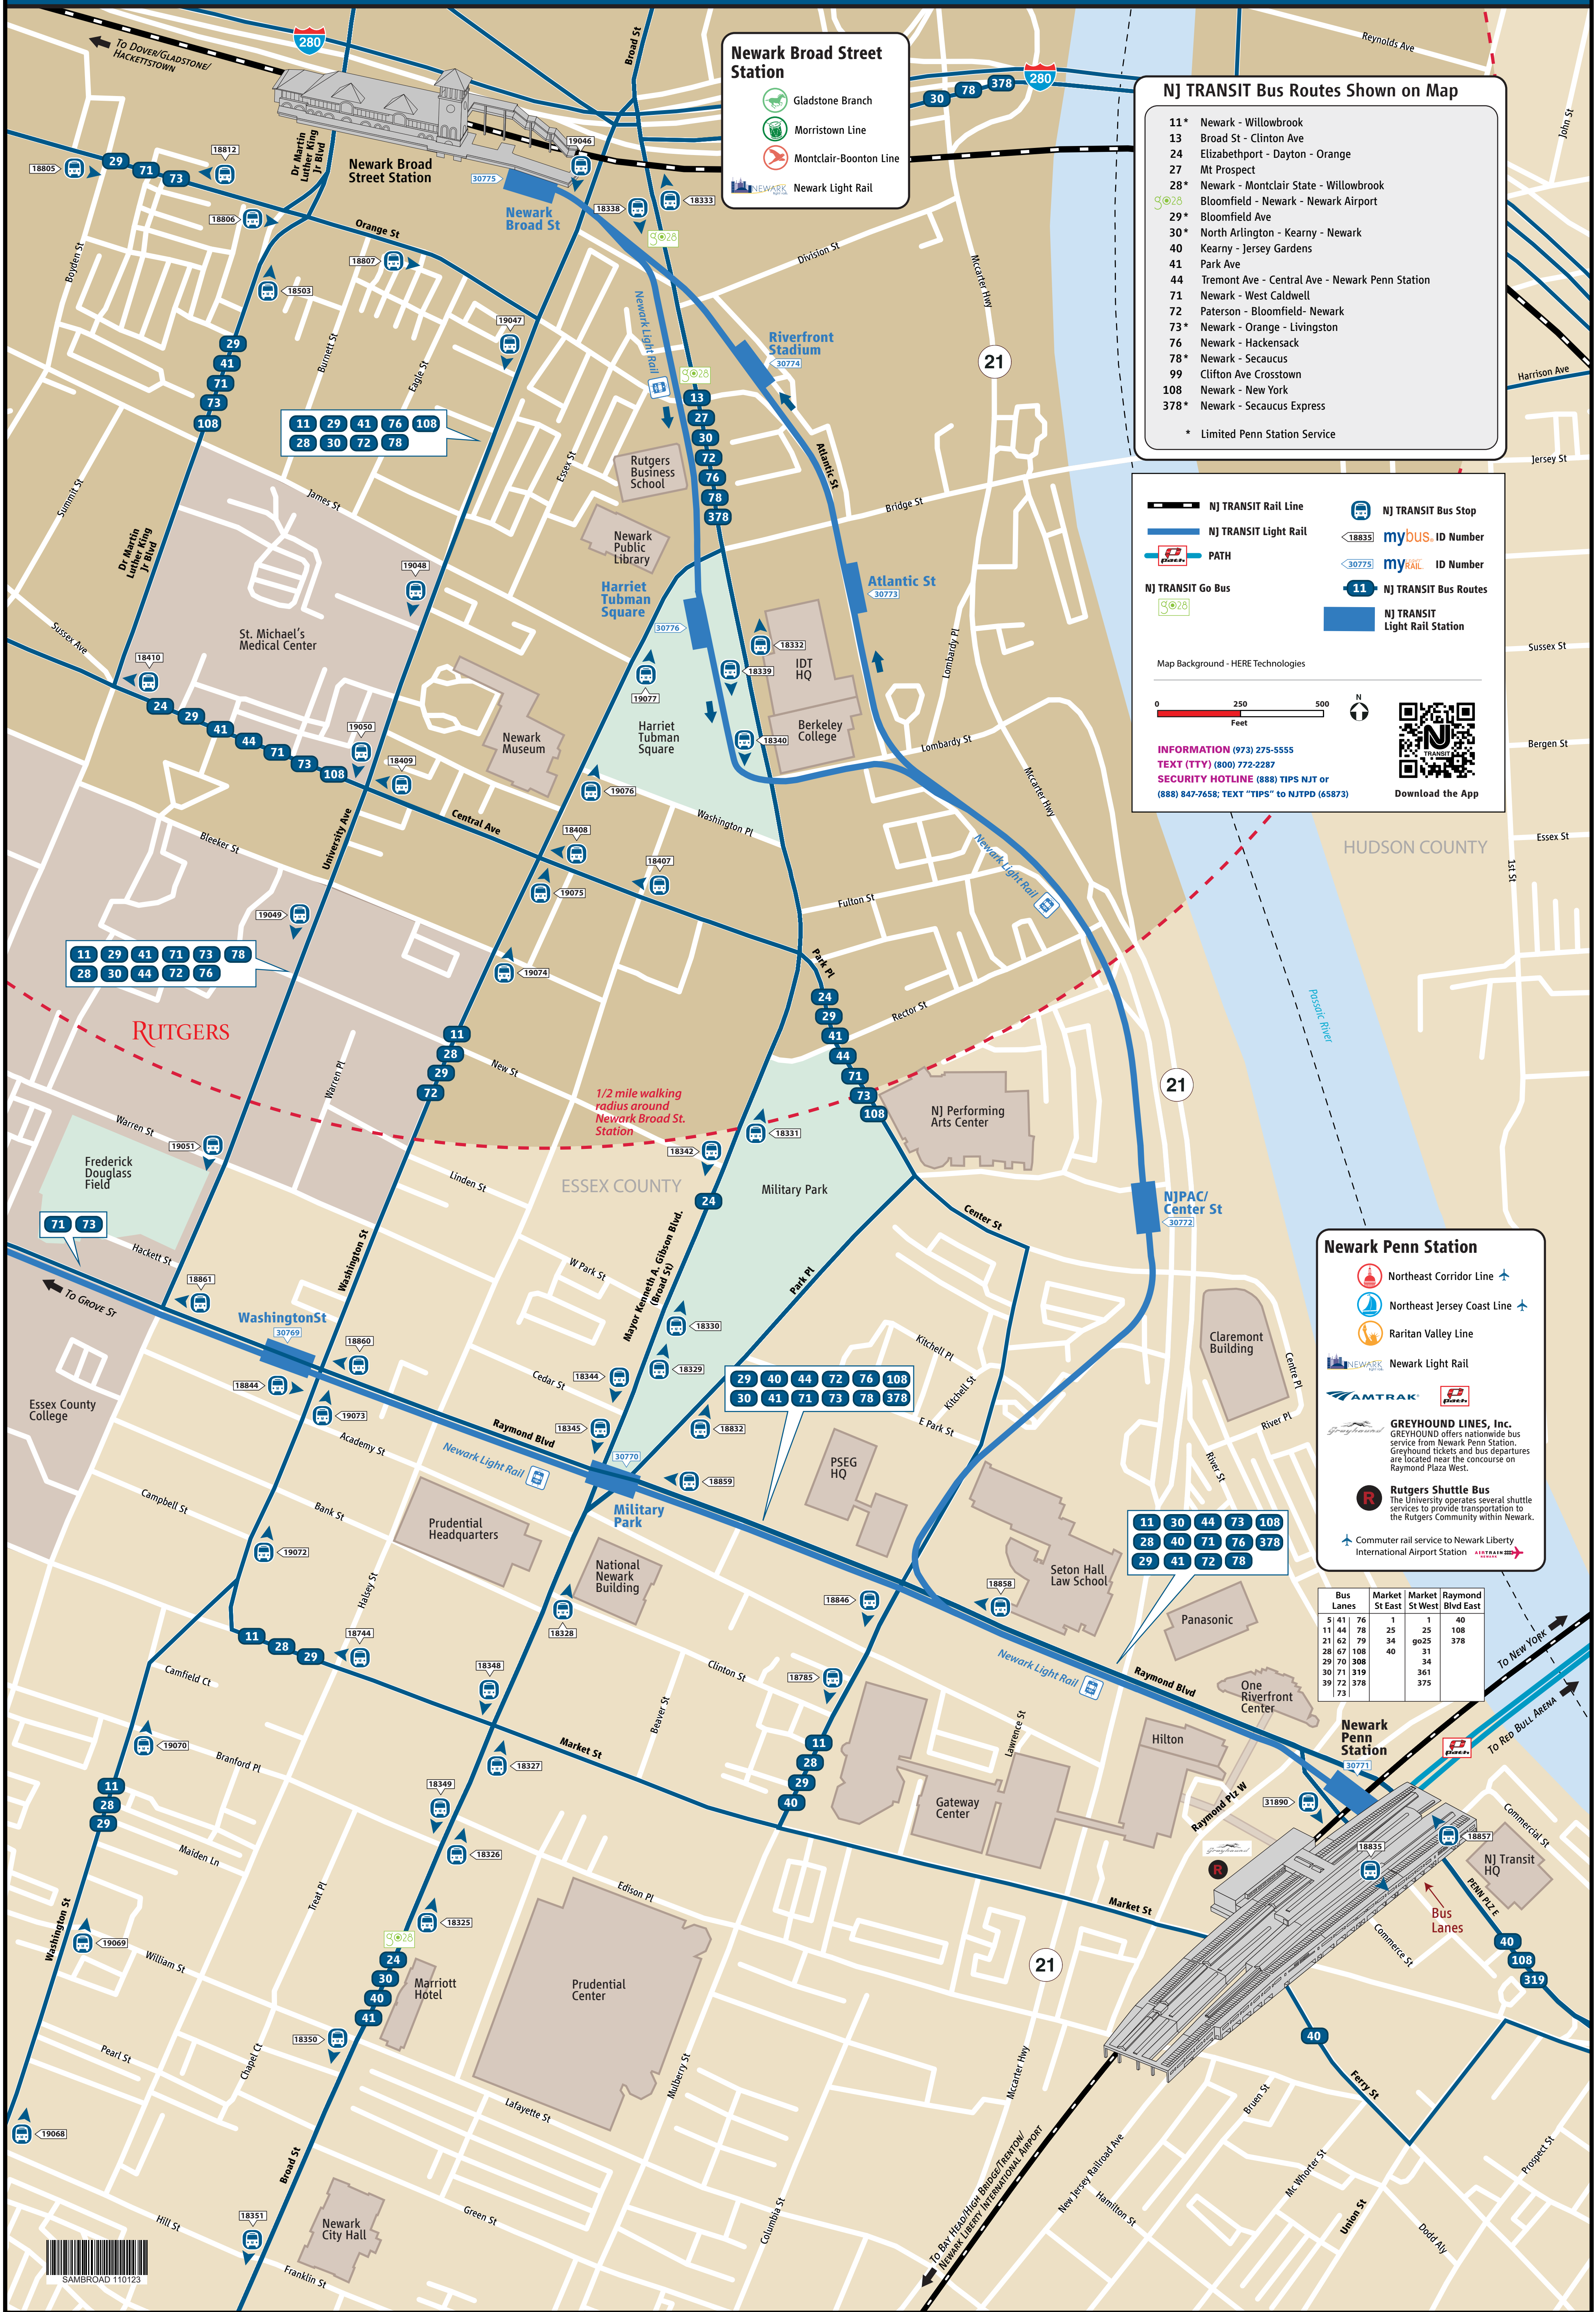

Newark Broad Street Station

- Gladstone Branch
- Morristown Line
- Montclair-Boonton Line
- Newark Light Rail

- ### NJ TRANSIT Bus Routes Shown on Map
- 11* Newark - Willowbrook
 - 13 Broad St - Clinton Ave
 - 24 Elizabethport - Dayton - Orange
 - 27 Mt Prospect
 - 28* Newark - Montclair State - Willowbrook
 - 28* Bloomfield - Newark - Newark Airport
 - 29* Bloomfield Ave
 - 30* North Arlington - Kearny - Newark
 - 40 Kearny - Jersey Gardens
 - 41 Park Ave
 - 44 Tremont Ave - Central Ave - Newark Penn Station
 - 71 Newark - West Caldwell
 - 72 Paterson - Bloomfield - Newark
 - 73* Newark - Orange - Livingston
 - 76 Newark - Hackensack
 - 78* Newark - Secaucus
 - 99 Clifton Ave Crosstown
 - 108 Newark - New York
 - 378* Newark - Secaucus Express
- * Limited Penn Station Service

NJ TRANSIT Light Rail Station

Map Background - HERE Technologies

0 250 500 Feet

INFORMATION (973) 275-5555
TEXT (TTY) (800) 772-2287
SECURITY HOTLINE (888) TIPS NJT or (888) 847-7658; TEXT "TIPS" to NJTPD (6873)

Download the App

Newark Penn Station

- Northeast Corridor Line
- Northeast Jersey Coast Line
- Raritan Valley Line
- Newark Light Rail
- AMTRAK
- GREYHOUND LINES, Inc. GREYHOUND offers nationwide bus service from Newark Penn Station. Greyhound tickets and bus departures are located near the concourse on Raymond Plaza West.
- Rutgers Shuttle Bus The University operates several shuttle services to provide transportation to the Rutgers Community within Newark.
- Commuter rail service to Newark Liberty International Airport Station

Bus Lanes	Market St East	Market St West	Raymond Blvd East
5	41	76	1
11	44	78	25
21	62	79	34
28	67	108	40
29	70	308	34
30	71	319	361
39	72	378	375
73			

SAMBROAD 110123