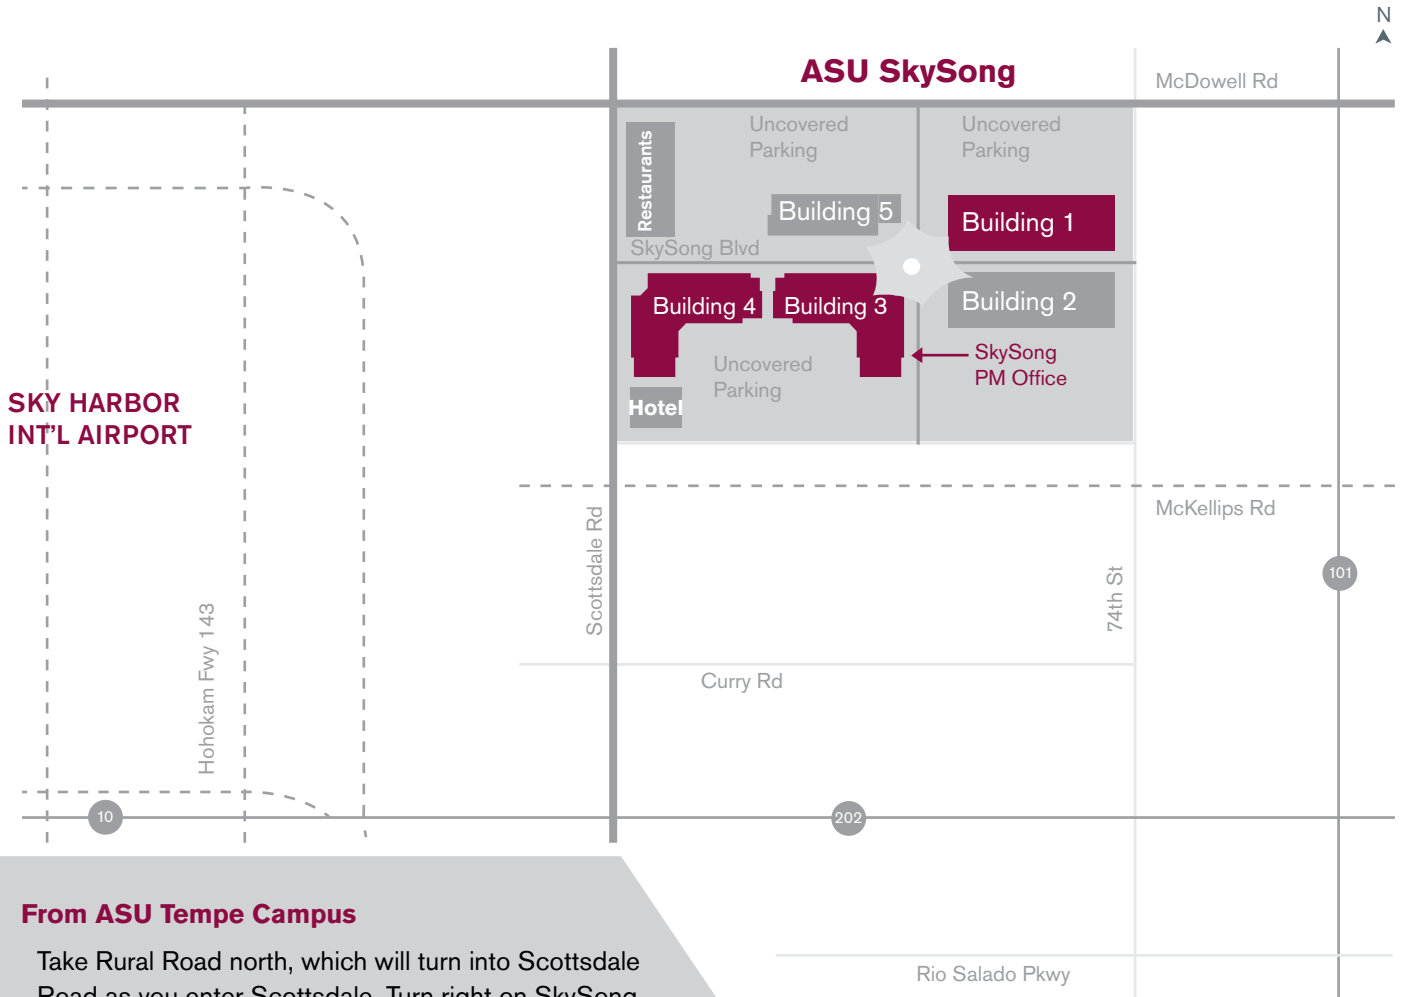

SkySong PM Office and Directions

From ASU Tempe Campus

Take Rural Road north, which will turn into Scottsdale Road as you enter Scottsdale. Turn right on SkySong Boulevard (just before McDowell Road).

From ASU Polytechnic Campus

Enter the Loop 202 West at Williams Field Road. Drive approximately six miles to the Loop 101 North exit. Take the 101 North to the Loop 202 West (approximately 10 miles). Exit onto Scottsdale Road. Turn right on Scottsdale Road. Turn right on SkySong Boulevard (just before McDowell Road).

From ASU Downtown Campus

Take the I-10 East from Seventh Street. Exit on the Loop 202 East. Exit onto Scottsdale Road. Turn left on Scottsdale Road. Turn right on SkySong Boulevard (just before McDowell Road).

From ASU West Campus

Take the I-17 South about 10 miles to the I-10 East through downtown Phoenix. Exit on the Loop 202 East. Exit on Scottsdale Road. Turn left on Scottsdale Road. Turn right on SkySong Boulevard (just before McDowell Road).