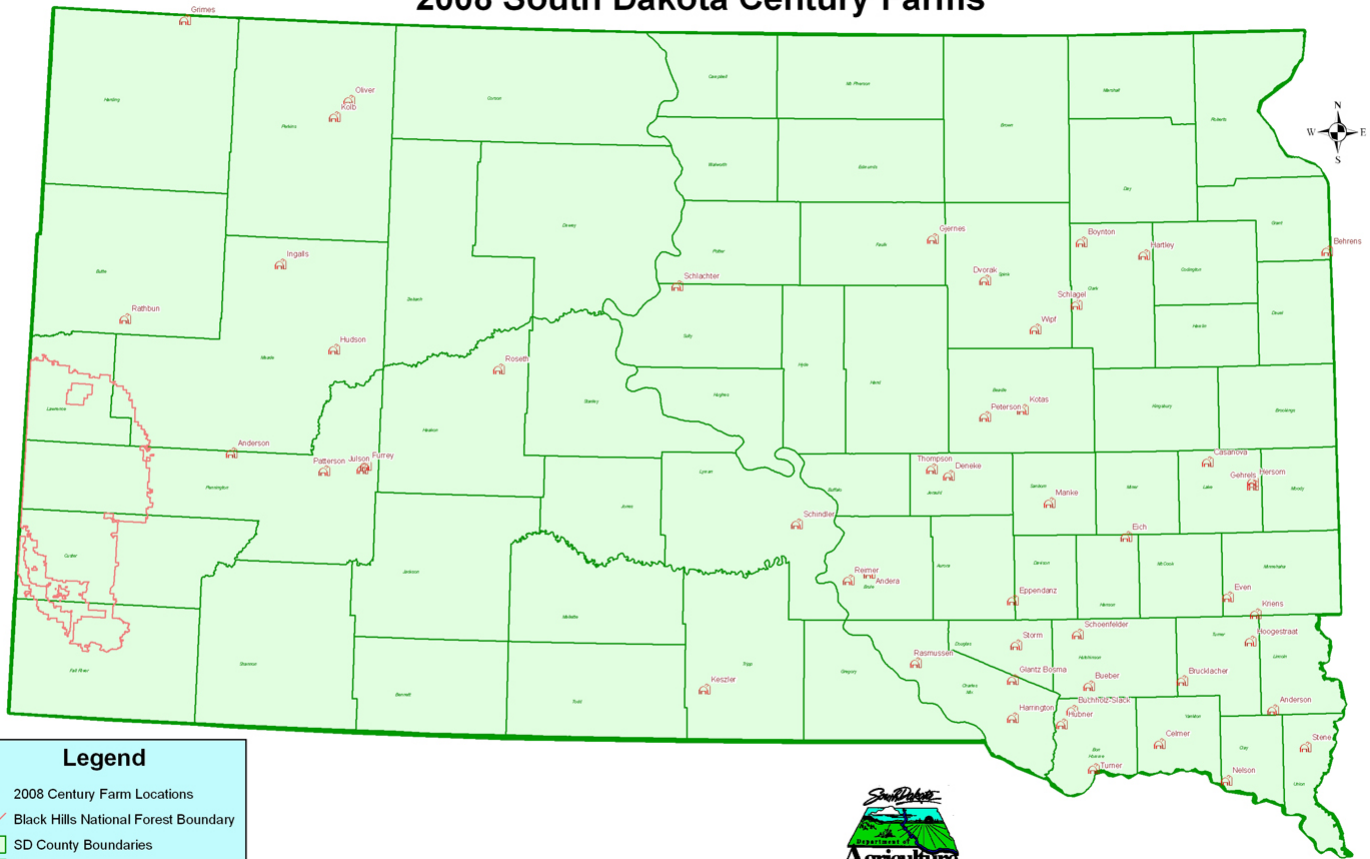

2008 South Dakota Century Farms

Legend

-  2008 Century Farm Locations
-  Black Hills National Forest Boundary
-  SD County Boundaries
-  State Boundary