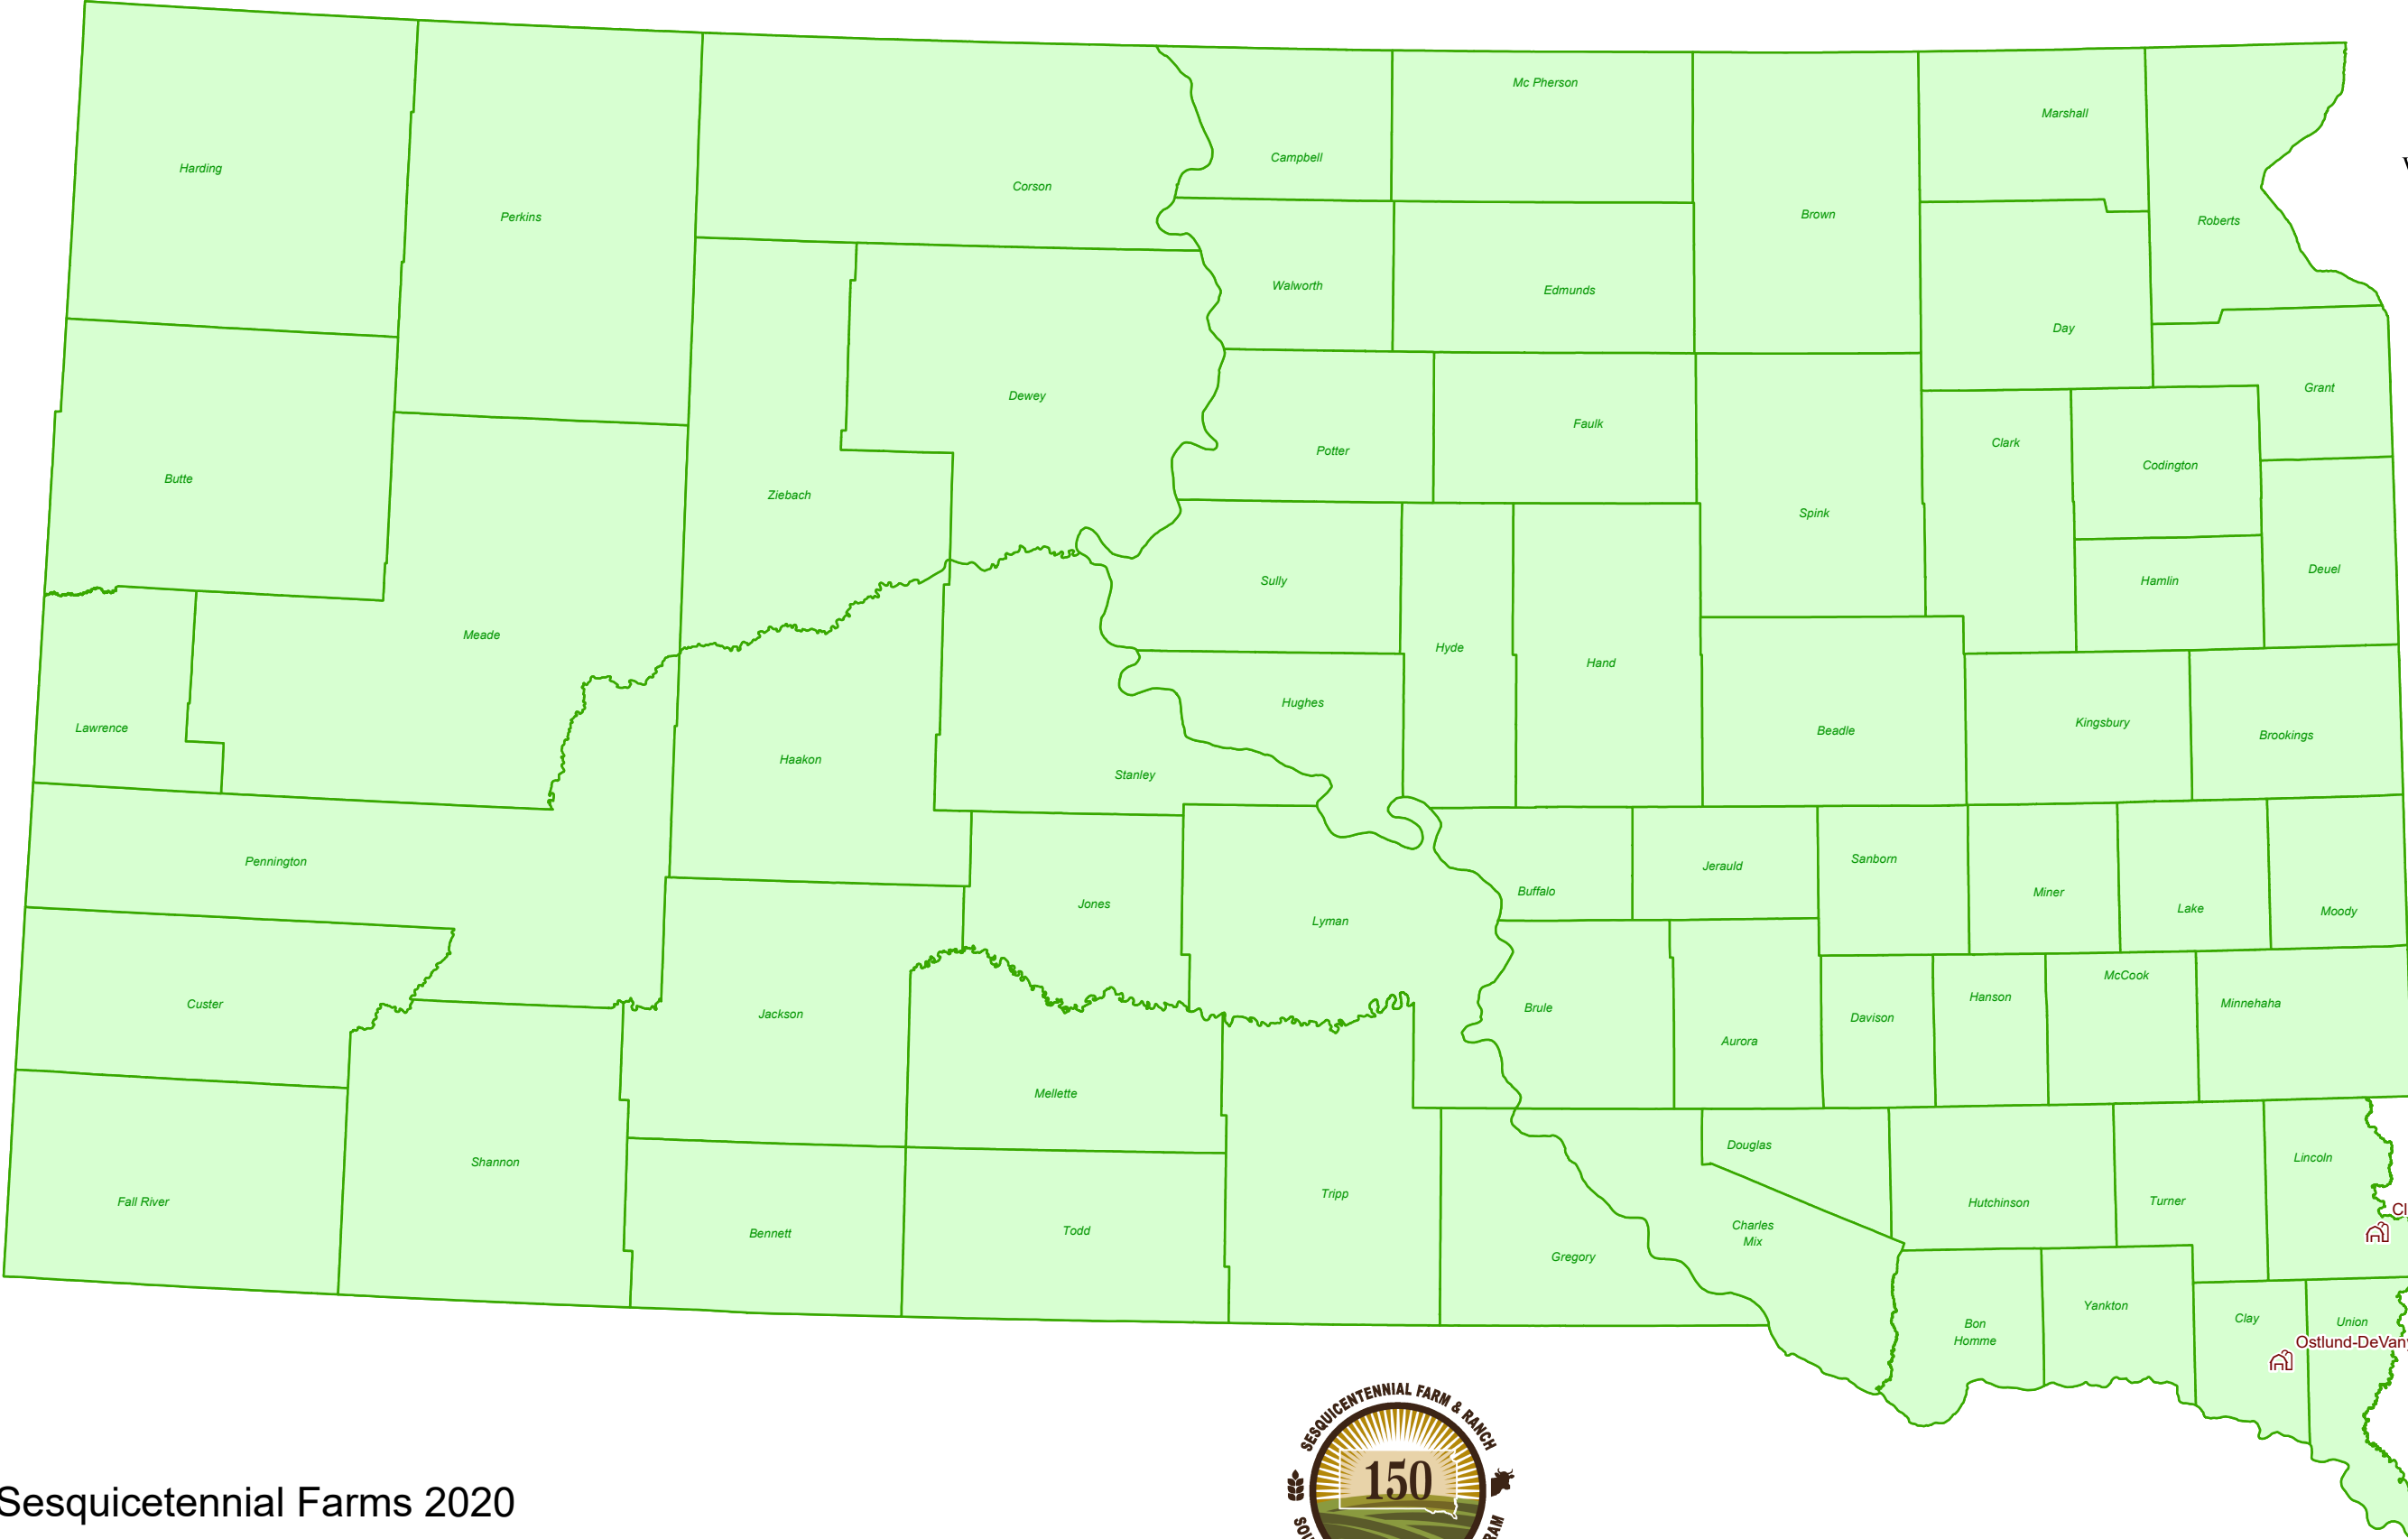

# South Dakota Sesquicentennial Farms and Ranches 2020

 Sesquicentennial Farms 2020  
 SD County Boundaries

Clifford, Janet & Clayton Sorum

Ostlund-DeVany