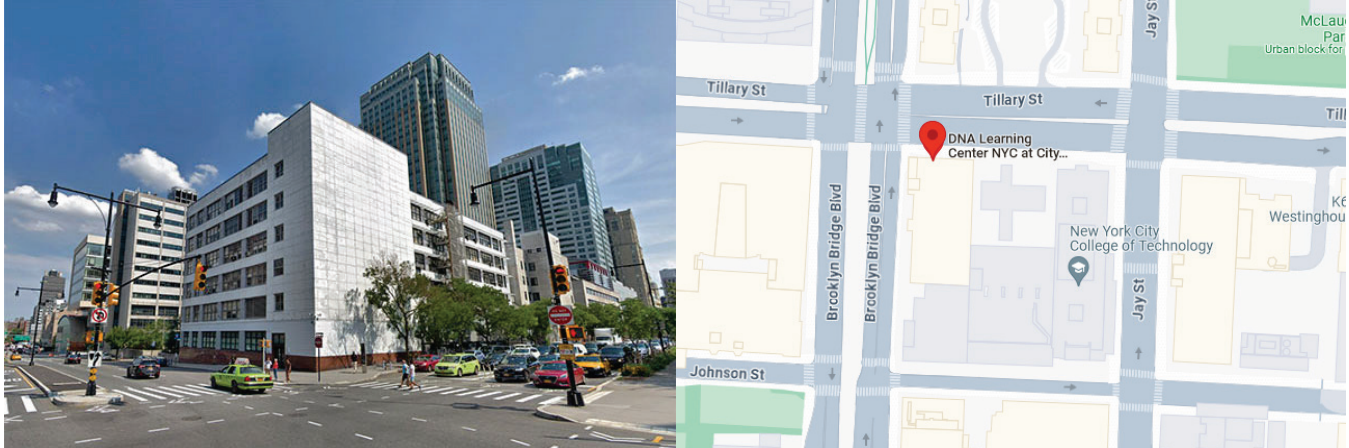

DIRECTIONS

DNALC NYC at City Tech

Enter at: 62 Tillary Street, Brooklyn, NY 11201
(718) 285-0389 (Alternative: 516-367-5170)

By subway:

2, 3, 4, 5: Get off at the Borough Hall station and walk towards Adams Street. Turn left (north) on Adams, then right on Tillary Street. Our entrance is near the corner, on the right side of the street.

A, C, F, R: Get off at Jay Street-Metro Tech station and walk north on Jay Street. Turn left on Tillary Street and the entrance will be past the courtyard on the left, near the corner of Adams and Tillary.

Brooklyn: Belt Parkway to the Brooklyn-Queens Expressway and get off at the Atlantic Avenue exit. Turn right on Atlantic; continue for five blocks to Smith Street. Make a left onto Smith; continue across Fulton where Smith Street becomes Jay Street. Make left on Johnson Street, and a right onto Adams St/Brooklyn Bridge Blvd. *DNALC NYC* at City Tech will be on the right, drop off is 62 Tillary Street entrance.

Staten Island: Cross the Verrazano Bridge to the Brooklyn-Queens Expressway. Take the Belt Parkway to the Brooklyn-Queens Expressway and get off at the Atlantic Avenue exit. Turn right on Atlantic; continue for five blocks to Smith Street. Make a left onto Smith; continue across Fulton where Smith becomes Jay. Make left on Johnson Street, and a right onto Adams St/Brooklyn Bridge Blvd. *DNALC NYC* at City Tech will be on the right. Drop off is 62 Tillary Street entrance.