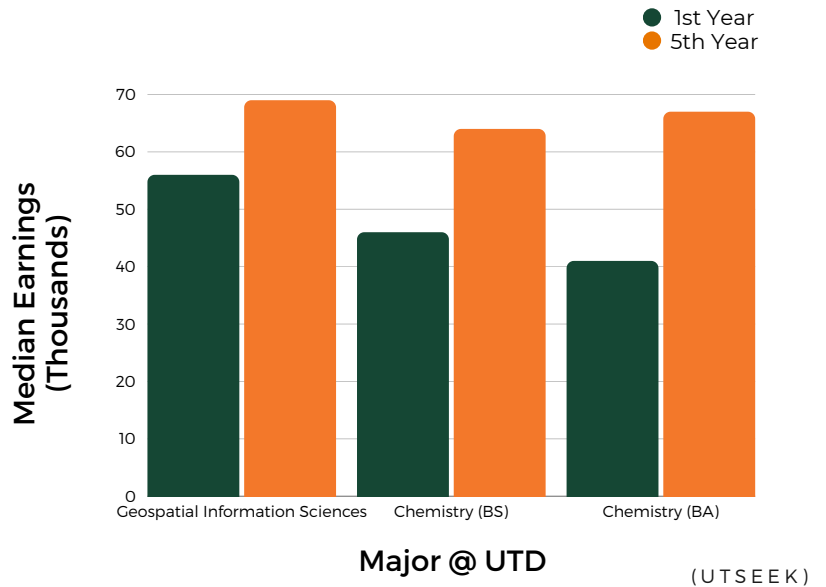

WHY GEOSPATIAL INFO. SCIENCES?

Earn **MORE $$$** than Chemistry majors!

JOB TITLES

- GIS ANALYST
- GIS TECHNICIAN
- GEOSPATIAL ANALYST
- CARTOGRAPHER
- SPATIAL DATA SCIENTIST
- REMOTE SENSING SPECIALIST
- REGIONAL PLANNER
- ENVIRONMENTAL SCIENTIST
- RESEARCHER
- GEOSPATIAL DATA MANAGER

& MORE!

REAL UTD ALUMNI EMPLOYERS

- CAPITAL ONE
- ATMOS ENERGY
- DFW AIRPORT
- PIONEER RESOURCES

PROGRAM RANKED NO. 1 IN THE NATION

For GIScience/Computation and Spatial Analysis/Statistics by Geographical Perspectives