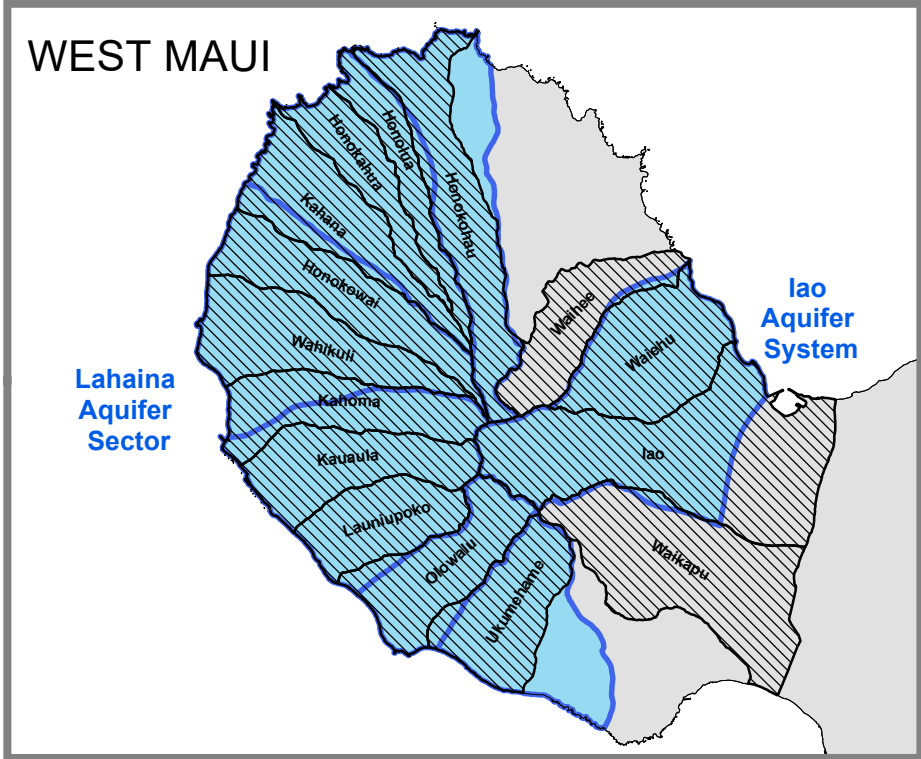

DESIGNATED WATER MANAGEMENT AREAS

Surface Water Management Area

Ground Water Management Area

ISLAND OF OAHU

Ground Water

- Central Sector
- Honolulu Sector
- North Sector
- Pearl Harbor Sector
- Windward Sector

ISLAND OF MOLOKAI

Ground Water

- Central Sector
- Northeast Sector
- Southeast Sector
- West Sector

ISLAND OF MAUI

Ground Water

- Lahaina Sector
- Iao System

Surface Water

- Honokohau
- Honolua
- Honokahua
- Kahana
- Honokowai
- Wahikuli
- Kahoma
- Kauaula
- Launiupoko
- Olowalu
- Ukumehame
- Waihee
- Waiehu
- Iao
- Waikapu