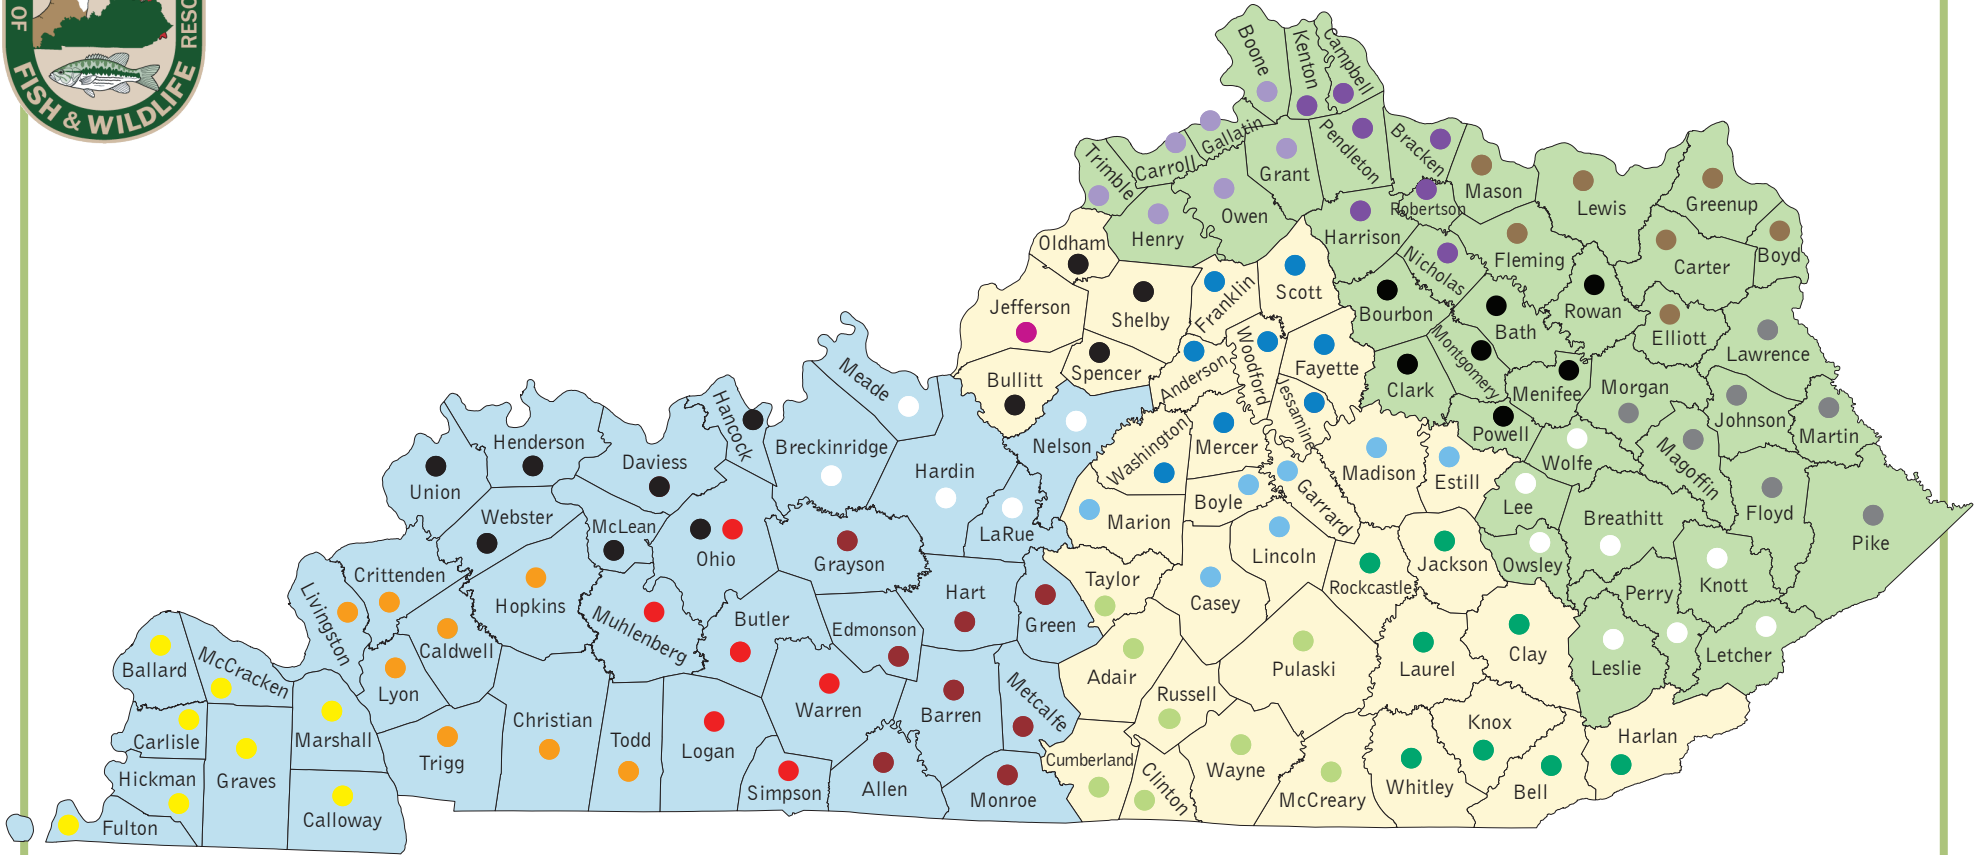

CONSERVATION EDUCATORS

CAMP CURRIE

- Nancy Kiernan
Camp Currie Director
(270) 227-8709
- David Garland
(270) 206-1004
- Taylor Conrad
(270) 978-9749
- vacant
- Bryant Carlton
(502) 682-3089
- vacant

CAMP WALLACE