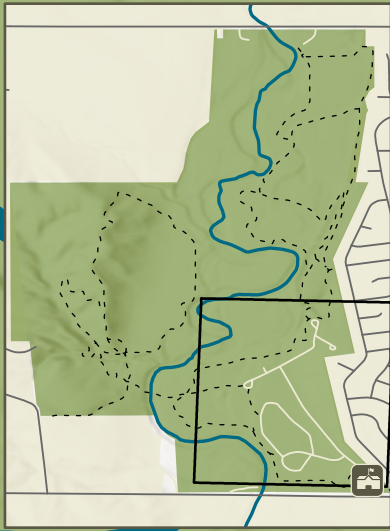

BIG SIOUX RECREATION AREA CAMPGROUND

- Amphitheater
- Camping Cabin
- Dump Station
- Disc Golf
- Entrance Booth
- Horseshoe Pits
- Information
- Playground
- Picnic Area
- Picnic Shelter
- Point of Interest
- Restroom/Shower
- Tent-Only Site
- Vault Toilet
- Volleyball
- Water Hydrant
- Hiking Trail
- Accessible Site
- Host Site
- Park Boundary
- Game Production Area

0 0.1 Miles