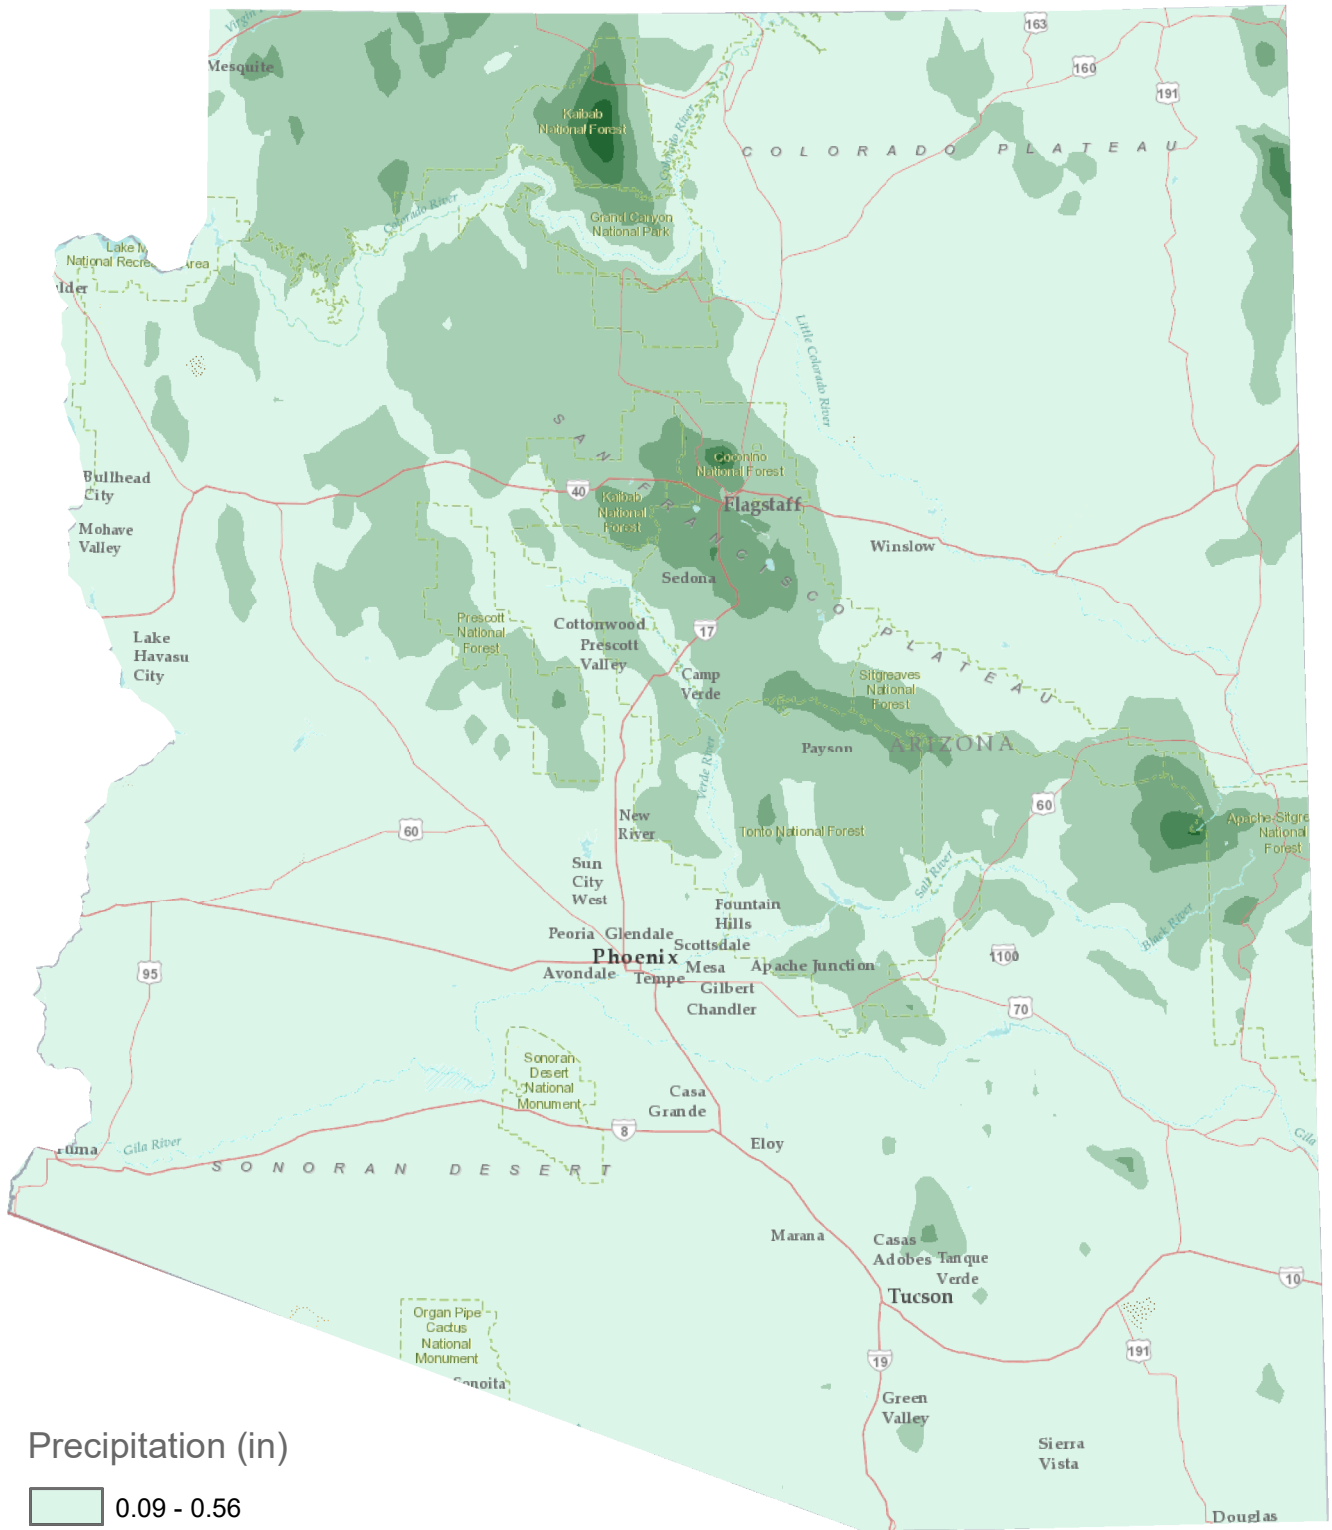

# Average April Precipitation

## Precipitation (in)

Copyright 2023 Arizona State Climate Office  
 Arizona, 1991-2020  
 Data source: PRISM  
 Date created: July 2023