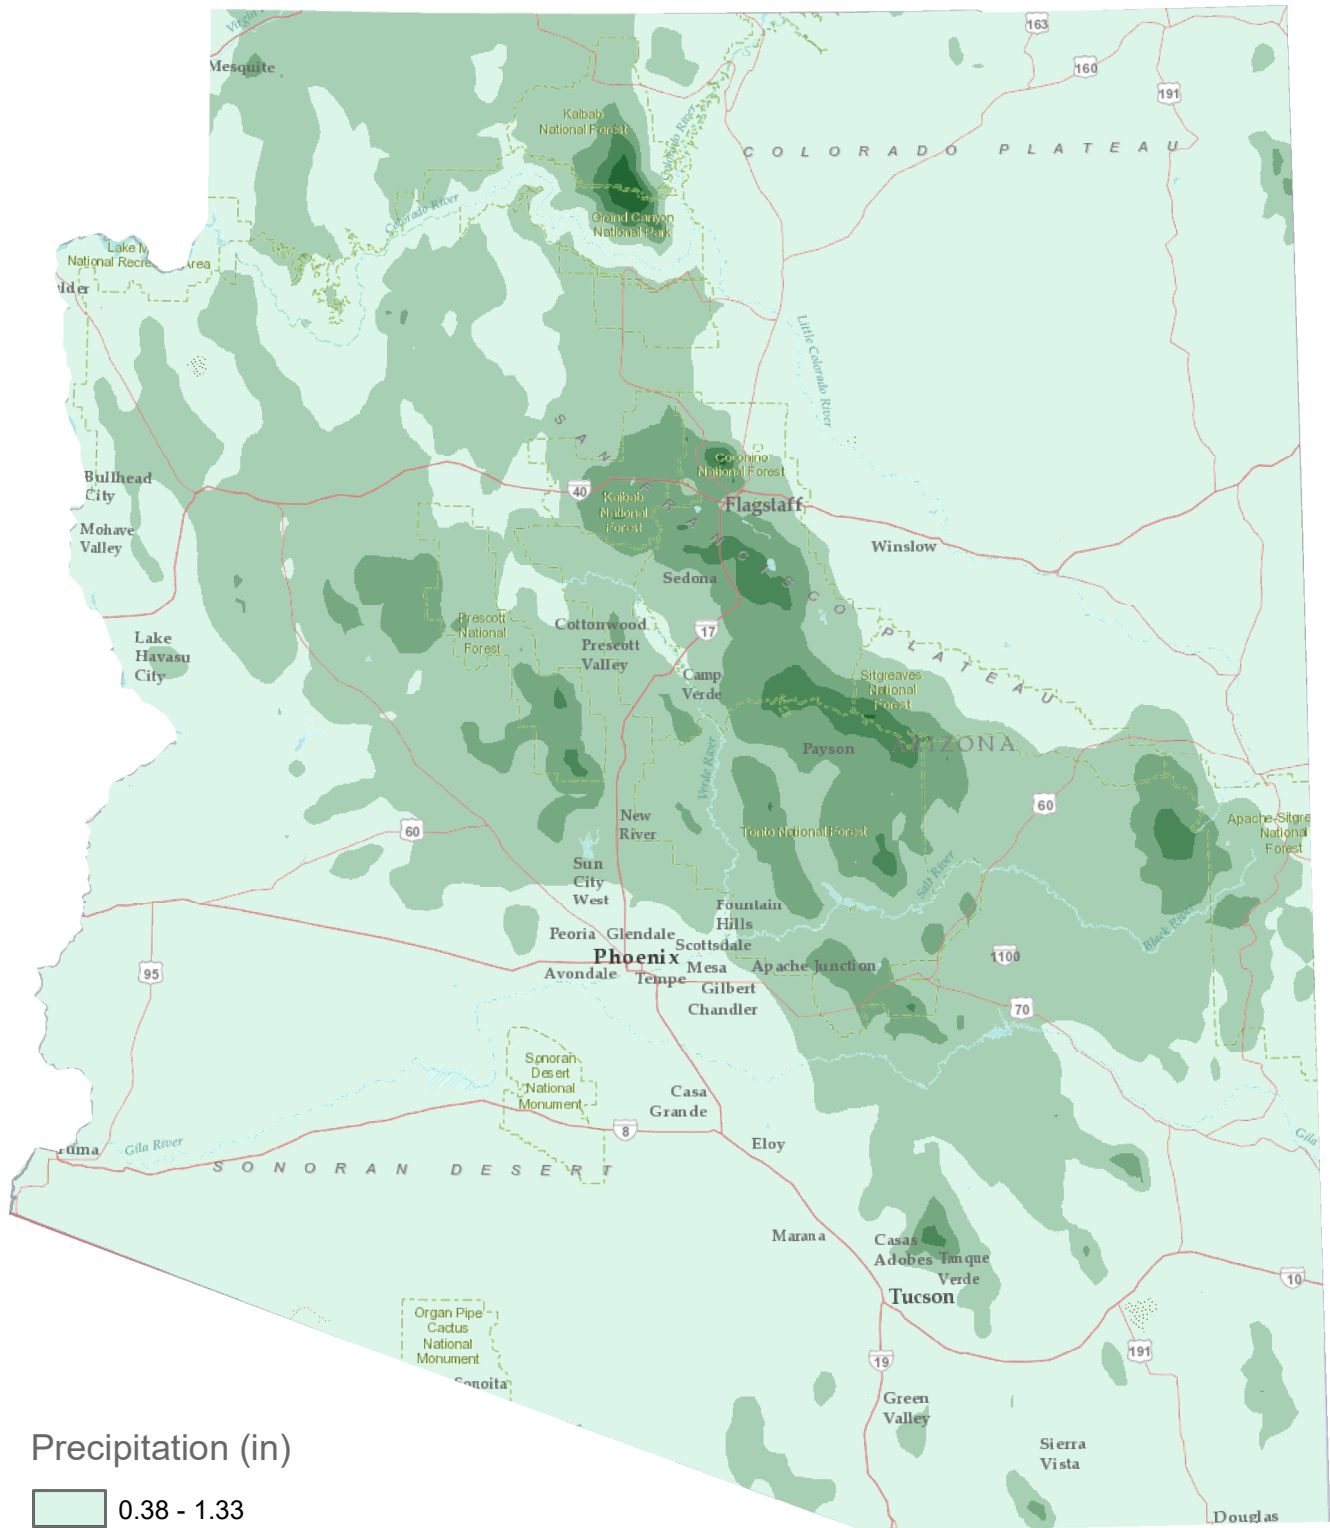

Average February Precipitation

Precipitation (in)

Copyright 2023 Arizona State Climate Office
 Arizona, 1991-2020
 Data source: PRISM
 Date created: July 2023