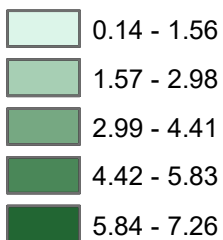

Precipitation (in)