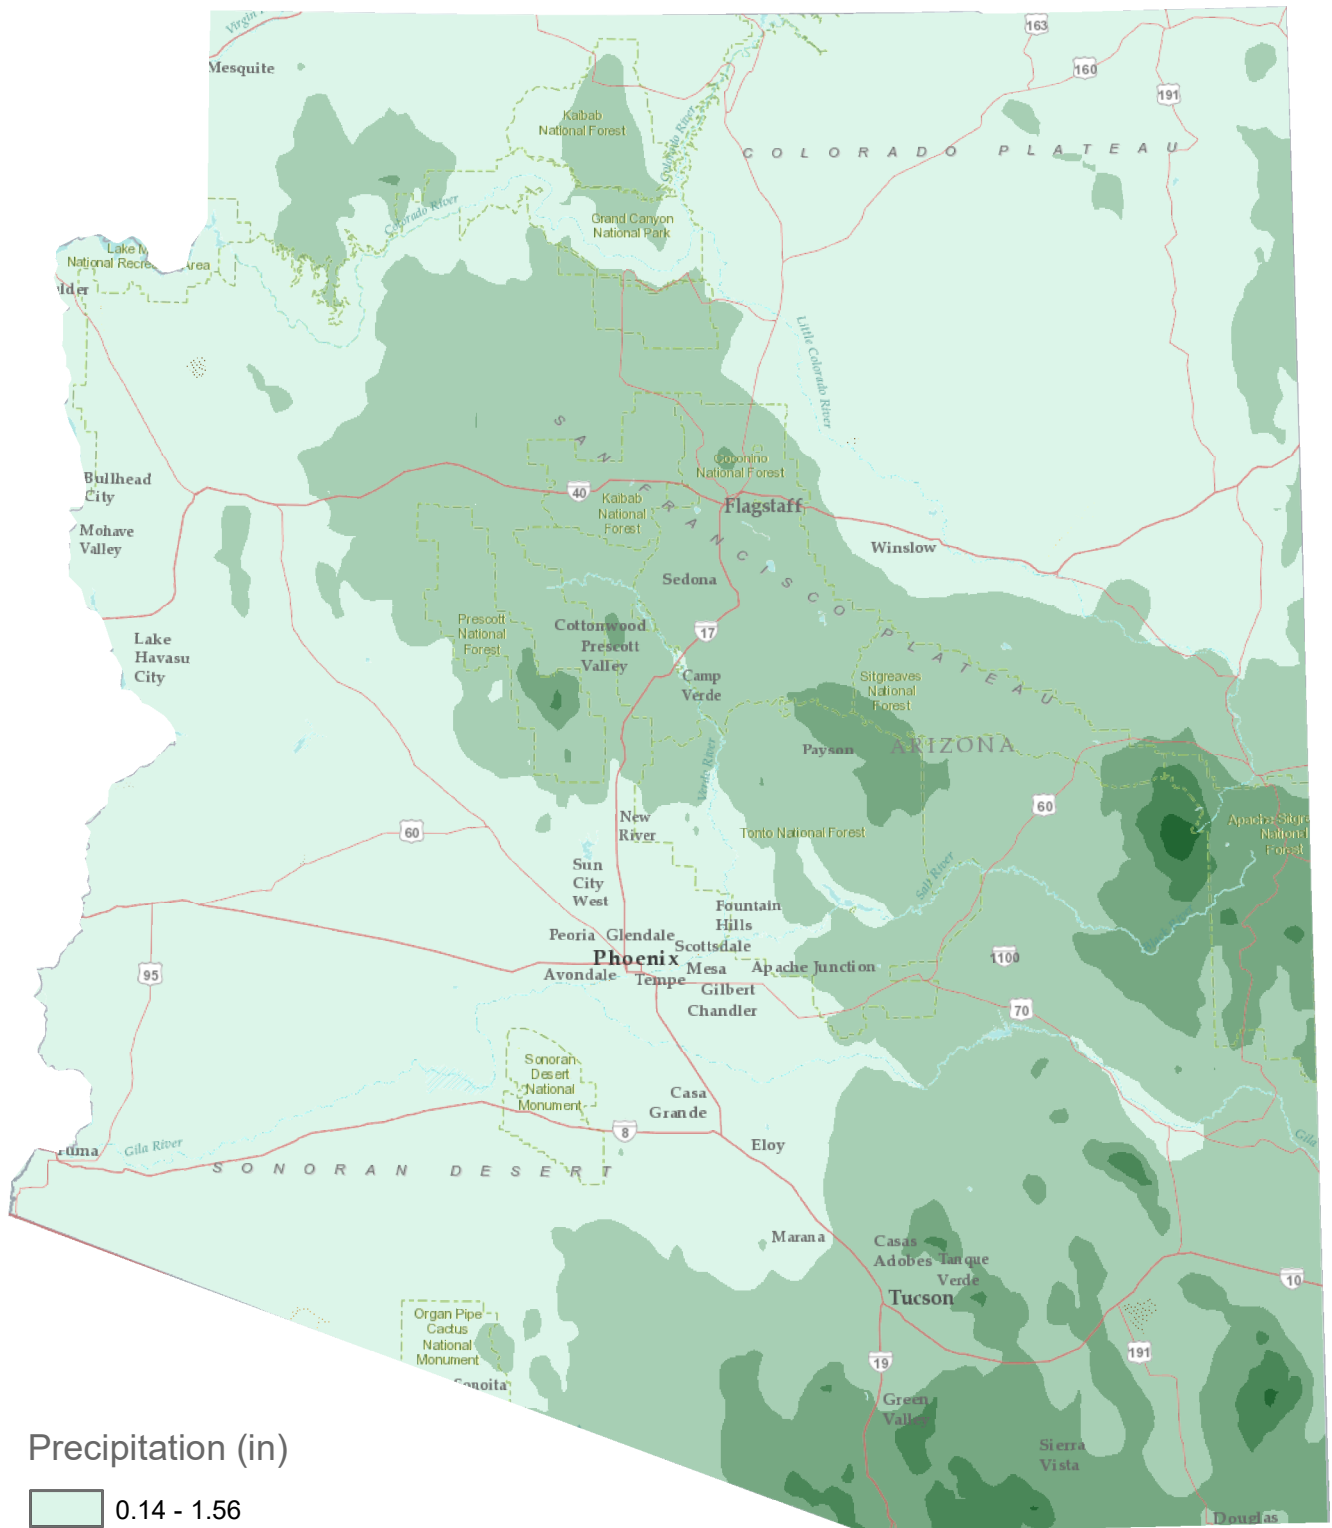

# Average July Precipitation

## Precipitation (in)

Copyright 2023 Arizona State Climate Office  
 Arizona, 1991-2020  
 Data source: PRISM  
 Date created: July 2023