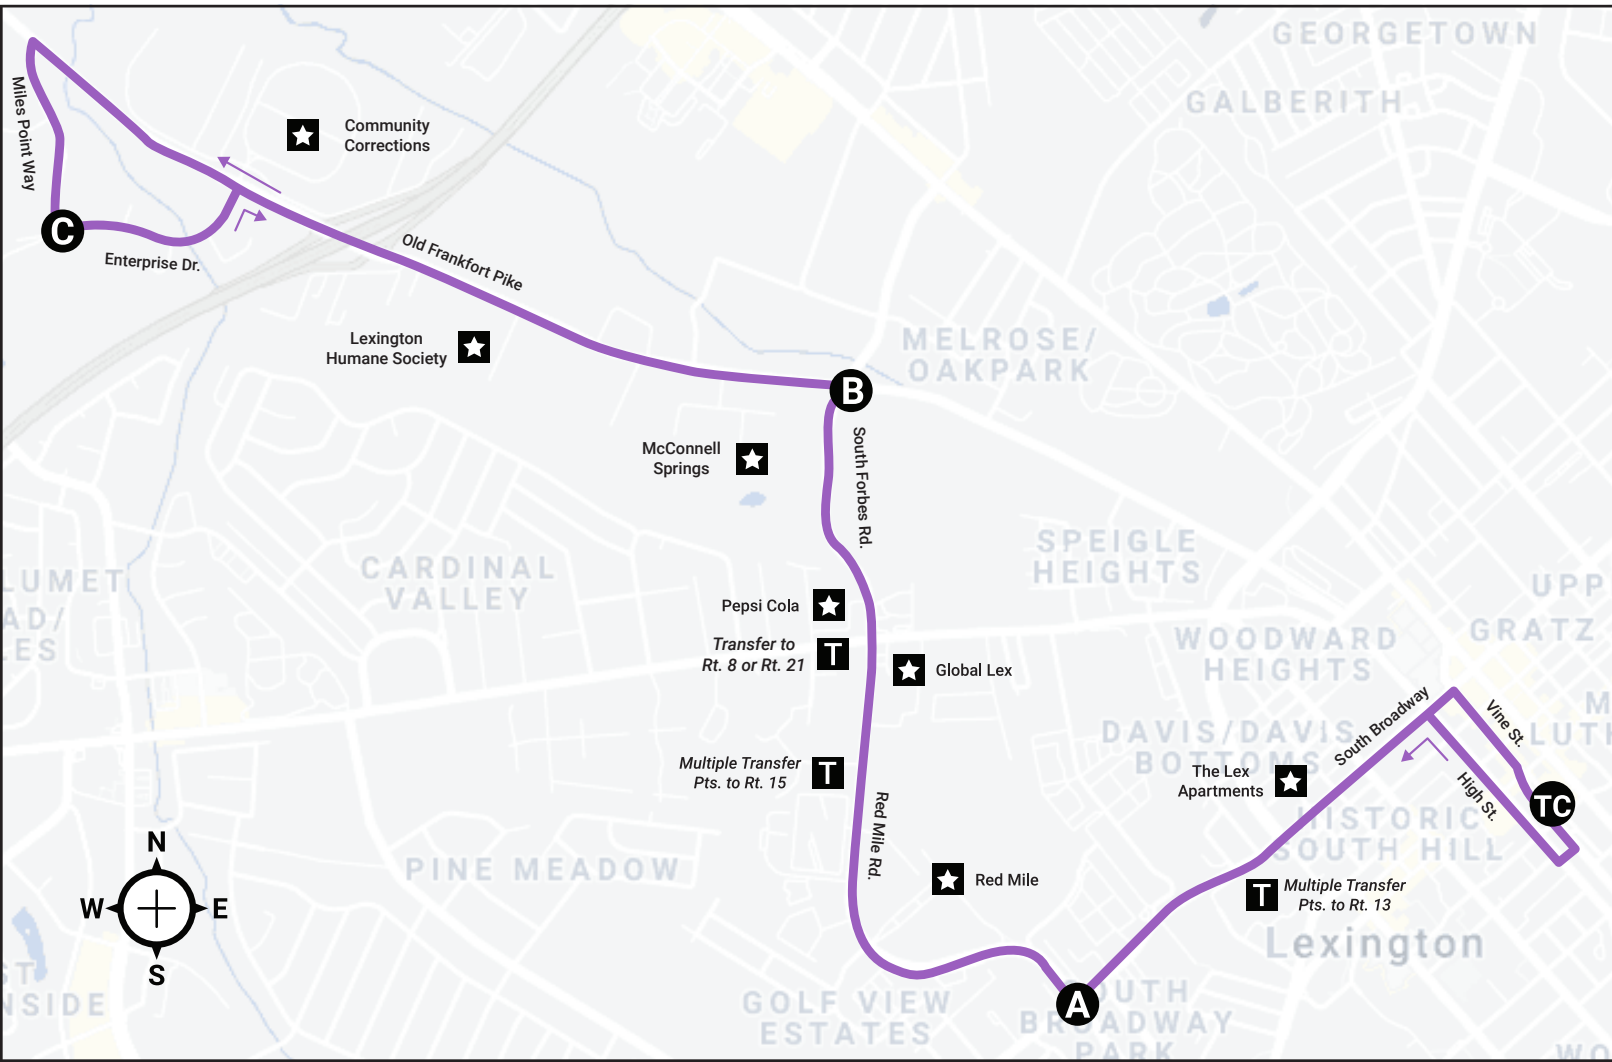

### Serving:

- The Lex Apartments
- Red Mile Race Track
- Global Lex
- Pepsi Cola
- McConnell Springs
- Lexington Humane Society
- Community Corrections
- Miles Point Way
- Enterprise Dr.

## Monday - Friday Schedule

OUTBOUND				INBOUND			
TC	A	B	C	C	B	A	TC
Transit Center (Vine St.)	Broadway @ Red Mile	Forbes @ Old Frankfort	Miles Point Way @ Enterprise	Miles Point Way @ Enterprise	Forbes @ Old Frankfort	Broadway @ Red Mile	Transit Center (Vine St.)
--:--	--:--	--:--	--:--	5:59A	6:04A	6:10A	6:25A
6:35A	6:41A	6:47A	6:55A	6:59A	7:04A	7:10A	7:25A
7:35A	7:41A	7:47A	7:55A	7:59A	8:04A	8:10A	8:35A
8:45A	8:51A	8:57A	9:05A	9:09A	9:14A	9:20A	9:45A
2:35P	2:41P	2:47P	2:55P	2:59P	3:04P	3:10P	3:35P
3:45P	3:51P	3:57P	4:05P	4:09P	4:14P	4:20P	4:45P
4:55P	5:01P	5:07P	5:15P	5:19P	5:24P	5:30P	5:55P
6:05P	6:11P	6:17P	6:25P	6:29P	6:34P	6:40P	7:05P

# 24

LEGEND	
<b>TC</b> Timepoints	Points of Interest
<b>A</b> Transit Center	<b>H</b> Hospital
<b>B</b> Broadway @ Red Mile	<b>L</b> Library
<b>C</b> Forbes @ Old Frankfort	<b>S</b> School
<b>C</b> Miles Point Way @ Enterprise	<b>P</b> Post Office
	<b>T</b> Transfer Point
	<b>★</b> Point of Interest

Route 24 Serves the Loudon Bus Stop		
DAY	OUTBOUND	INBOUND
Monday - Friday	5:45 AM 2:20 PM	9:55 AM 7:15 PM

Customers may board the bus in route to the end of the line.