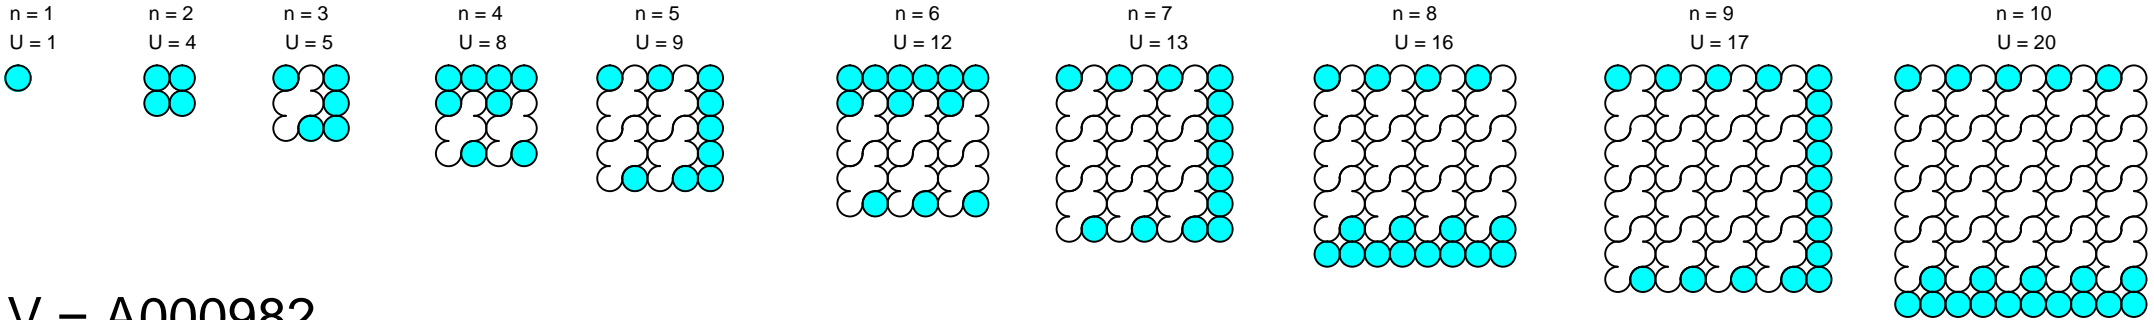

6-curves-Twin heart

Total distinct 6-curves patterns = 17:

T = A002620

U = A042948

V = A000982