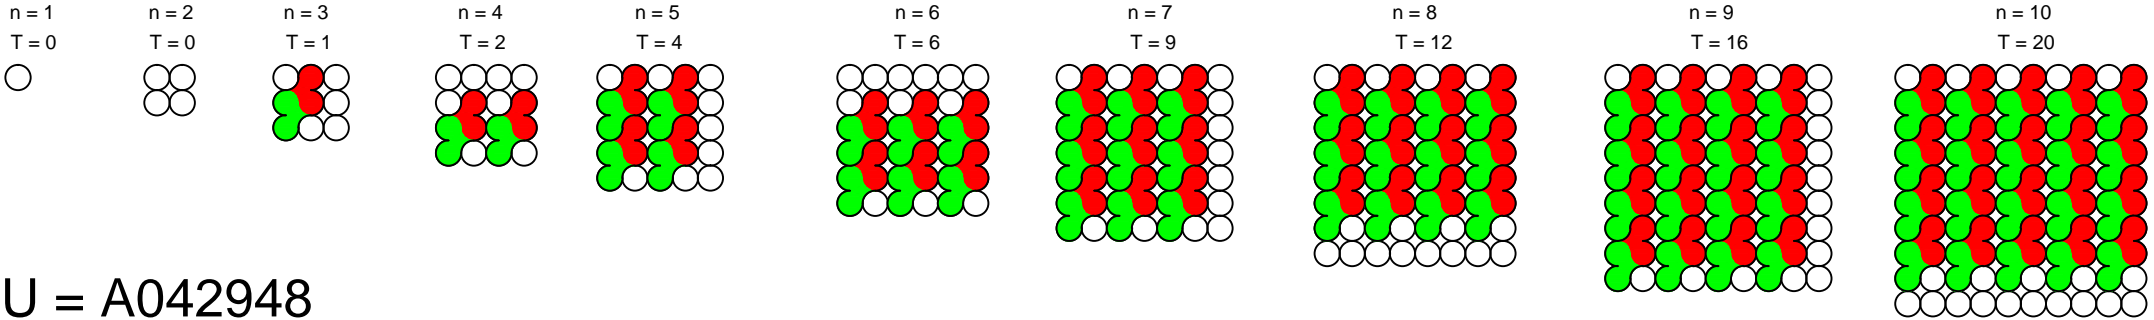

6-curves-Twin heart

Total distinct 6-curves patterns = 17:

T = A002620

U = A042948

V = A000982