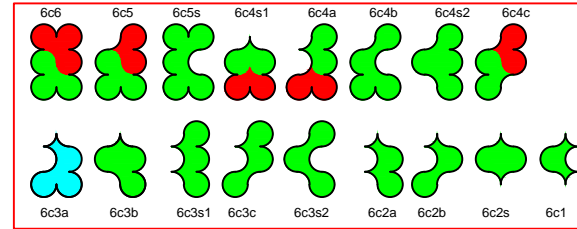

6-curves-Twin heart

Total distinct 6-curves patterns = 17:

T = A002620

U = A042948

V = A000982