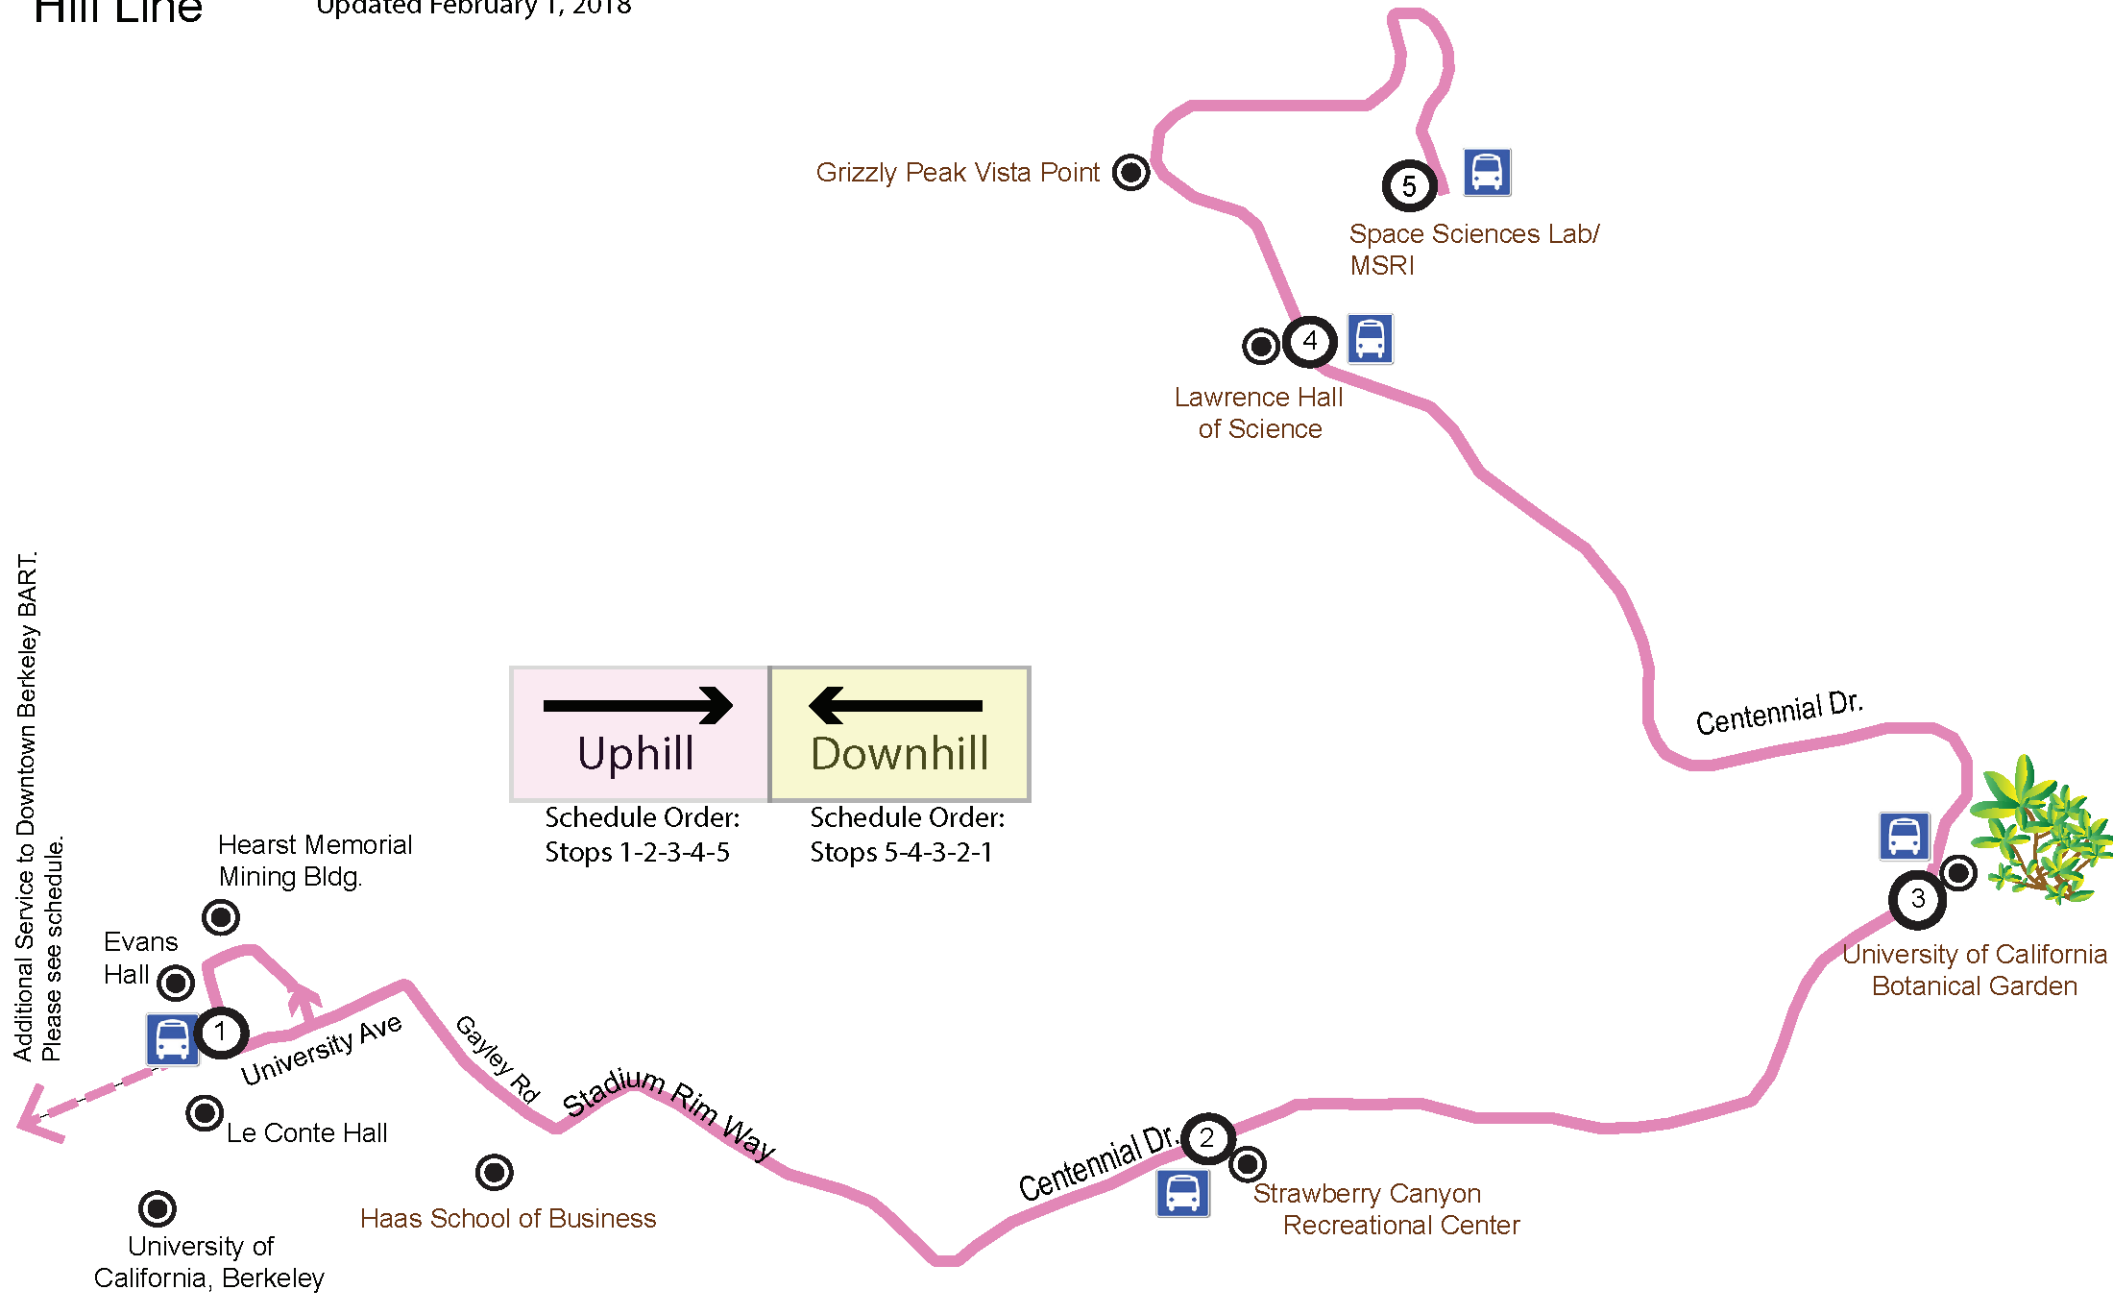

berkeleymoves@berkeley.edu

Map and Schedule

(510)643-7701

Contact Us
1995 University Avenue
Suite 110
Berkeley, CA
94720-5746

Bear Transit Hill Line

Bear Transit

Hill Line

Updated February 1, 2018

Additional Service to Downtown Berkeley BART.
Please see schedule.

Shuttle Map---Hill Line

Find Real Time Location of Bear Transit Shuttles on these apps:

moovit

Citymapper