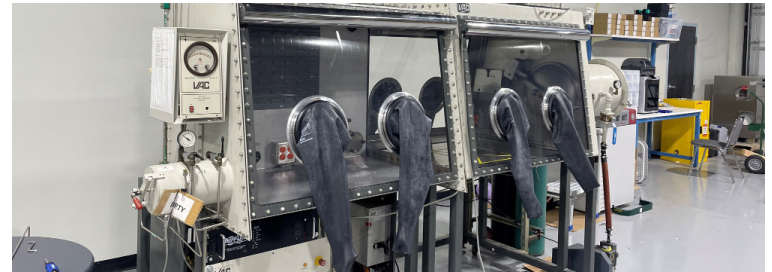

Jennifer Sinsabaugh, CEO, New Mexico Manufacturing Extension Partnership

COMPANY, ORGANIZATION & PARTNER NEWS

SS&TP Companies Participate in Manufacturing Day

BioFlyte, BlueHalo, Rocket Lab, and TEAM Technologies participated in the 10th Manufacturing Day in the Park, sponsored by the New Mexico Manufacturing Extension Partnership. The Park companies provided presentations and tours of their facilities for 13 students and teachers from Technology Leadership High School. The event aims to familiarize students with careers in manufacturing by showcasing local companies, introducing them to industry professionals, and offering valuable insights and exposure to the field.

GridFlow Wins Lab MATCH Prize

The DOE Office of Technology Transitions has announced GridFlow as one of the nine Phase 2 winners of the Laboratory Making Advanced Technology Commercialization Harmonized, Lab MATCH, prize. This prize supports entrepreneurs in commercializing innovative intellectual property developed at national laboratories. Each Phase 2 winner, including GridFlow, receives \$30,000 to advance their licensing and commercialization plans from Phase 1. In Phase 3, these nine teams will collaborate with national labs to demonstrate progress toward IP commercialization and compete for one of three grand prizes of \$100,000 each.