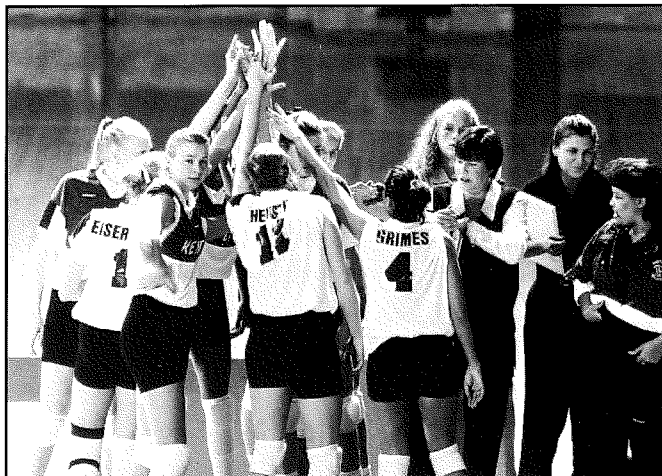

1997 Alphabetical Roster

No.	Player	Pos.	Ht.	Class/Exp.	Hometown (High School)
6	Kristy Burns	S	5-8	Fr./HS	Martinsville, Ind. (Martinsville)
7	Terri Crabb	S	5-8	So./1VL	Reynoldsburg, Ohio (Reynoldsburg)
1	Katie Eiserman	OH	5-11	So./1VL	Lake Bluff, Ill. (Lake Forest)
12	Cynthia Dozier	OH	5-9	Sr./3VL	Broomfield, Colo. (Horizon)
3	Jaclyn Homan	MB	6-3	So./1VL	St. Henry, Ohio (St. Henry)
5	Cathy Hughes	MB	5-11	Fr./HS	Louisville, Ky. (Seneca)
9	Jenny Muzzey	MB	6-0	Jr./2VL	Symrna, Tenn. (Father Ryan)
11	Jennifer Reed	OH	6-2	So./1VL	Jenison, Mich. (Jenison)
2	Stephenie Taylor	OH	6-1	Fr./HS	Bedford Heights, Ohio (Bedford)
13	Tracy Thompson	MB	6-1	Sr./3VL	Friendswood, Texas (Friendswood)
10	LaTanya Webb	OH	6-2	Jr./2VL	Southfield, Mich. (Oak Park)
14	Stacey Wallace	OH	5-9	Fr./HS	Union City, Calif. (James Logan)
4	Megan Weiskircher	MB	6-1	Fr./HS	Houston, Texas (Langham Creek)

The Wildcats are looking to move back up the conference standings after a third-place finish last season in the SEC Eastern Division.

Sept. 4-6	Iowa	Oct. 11	Louisiana State
The Heartland Inn	87 Second St.	Coralville, IA 52241	(319) 351-8132
Sept. 11-12	Ohio University	Ohio University Inn	331 Richland Ave.
Athens, OH 45701	(614) 593-6661	Oct. 23-24	South Carolina
Oct. 2-3	Alabama	Best Western	3801 McFarland Blvd.
Tuscaloosa, AL	35405	(205) 556-9690	Oct. 25
Oct. 4	Auburn	Hampton Inn	2430 S. College St.
Auburn, AL 38830	(205) 821-4111	Ramada Inn	513 W. Broad St.
Oct. 9-10	Arkansas	Hilton Hotel	70 N. East Ave.
Fayetteville, AR 72701	(501) 442-5555	Nov. 19-22	SEC Tournament
		Holiday Inn	197 E. Broad St.
		Athens, GA 30603	(706) 549-4433