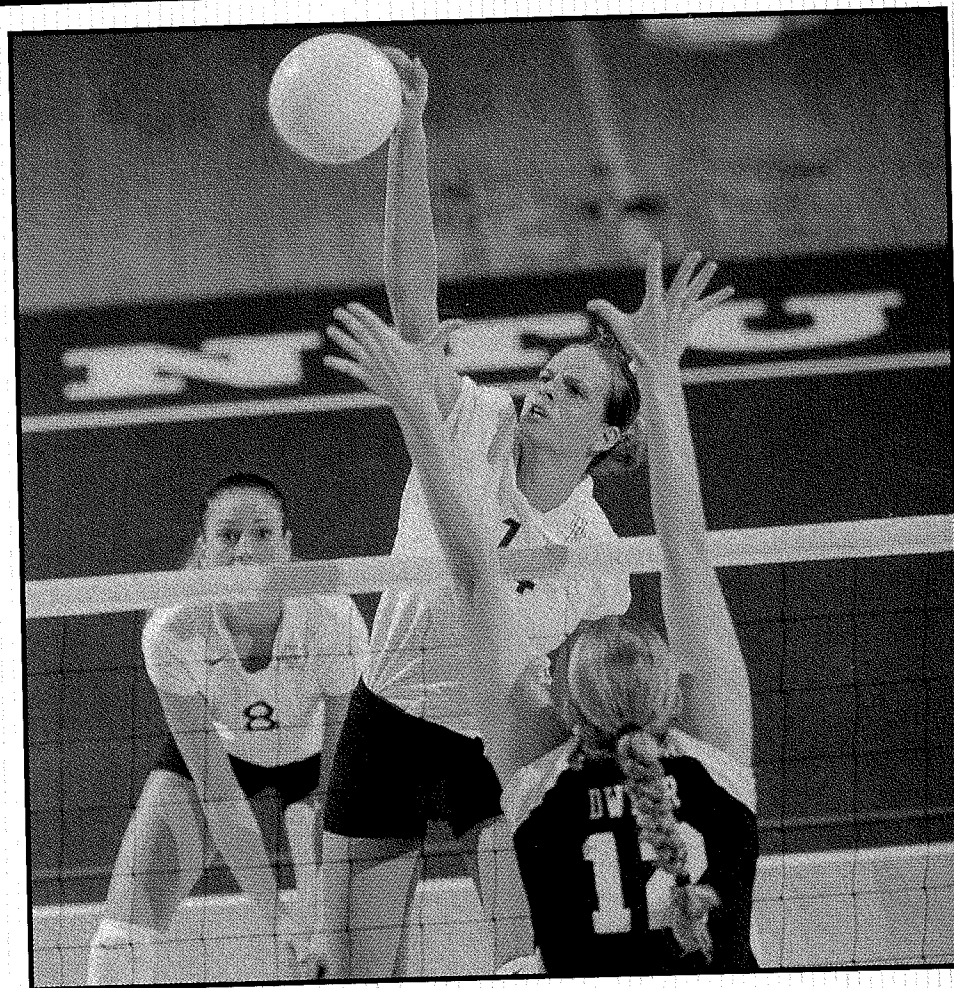

Sarah Spinner recorded 349 kills in 2001, the most by a UK freshman since Krista Robinson in 1991.

to close out regular season league play.

Despite the ups and downs of the season, the Cats had accomplished one of its top goals, to return to the SEC Tournament. As the seventh seed in the tournament, Kentucky had its work cut out against No. 2 Arkansas. The Razorbacks finished the regular season with a 12-3 conference mark. After keeping things close in the first game, UK dropped to the Hogs, 30-28, 30-19, 30-19.

Kentucky still had two regular-season matches to play after the conference tourney because the SEC plays its tournament a week earlier than other leagues. The Cats first faced intrastate rival Louisville in a rescheduled match on Thanksgiving Eve. UK came out flat however as the tough Cardinal squad took the win in three games.

The final match of the season came on the road at Clemson on Nov. 23. In a tug-o-war battle, UK dropped the first game before taking the next two by scores of 30-25. The Tigers got in on the action in game four, taking the decision by the same score before eliminating UK's chances with a 15-10 game five win, ending UK's season at 13-15.

Though the record would indicate a less than stellar year to some, the Wildcats could be proud of tremendous growth and rebuilding. The team more than doubled its win total from the season before and returned to postseason play, setting the tone for seasons to come.

2001 Final Statistics

RECORD:	OVERALL	HOME	AWAY	NEUTRAL
ALL MATCHES	13-15	6-7	4-6	3-2
CONFERENCE	6-8	3-5	3-3	0-0
NON-CONFERENCE	7-7	3-2	1-3	3-2

No.	Player	ATTACK					Pct	Set		SERVE		DIG		BLOCKING								
		G	K	K/G	E	TA		A	A/G	SA	SE	SA/G	RE	DIG	Dig/G	BS	BA	Total	B/G	BE	BHE	
8	April Barnhorst	105	260	2.48	103	637	.246	16	0.15	17	25	0.16	31	198	1.89	28	79	107	1.02	10	1	
7	Sissy Canfield	105	280	2.67	121	660	.241	6	0.06	0	3	0.00	3	23	0.22	13	82	95	0.90	5	3	
10	Kristi Kelley	64	47	0.73	19	127	.220	601	9.39	18	21	0.28	2	104	1.62	1	24	25	0.39	1	19	
5	Anne Koester	100	212	2.12	95	531	.220	46	0.46	8	14	0.08	6	95	0.95	2	67	69	0.69	13	5	
13	Kristen Batt	104	368	3.54	162	988	.209	15	0.14	19	15	0.18	46	293	2.82	7	38	45	0.43	8	1	
11	Katie Bright	43	34	0.79	16	87	.207	3	0.07	2	5	0.05	12	56	1.30	0	7	7	0.16	1	0	
12	Whitney Sample	66	33	0.50	15	101	.178	699	10.59	18	35	0.27	4	132	2.00	0	11	11	0.17	2	16	
14	Sarah Spinner	104	349	3.36	198	922	.164	15	0.14	36	101	0.35	43	271	2.61	8	15	23	0.22	8	0	
9	Liz McCaslin	15	19	1.27	17	79	.025	0	0.00	0	2	0.00	1	8	0.53	2	4	6	0.40	0	0	
4	Leigh Marcum	0	0	0.00	0	0	.000	0	0.00	0	0	0.00	0	0	0.00	0	0	0	0.00	0	0	
15	Julie Davis	0	0	0.00	0	0	.000	0	0.00	0	0	0.00	0	0	0.00	0	0	0	0.00	0	1	
3	Toni Lee	35	1	0.03	2	13	-.077	5	0.14	0	5	0.00	8	55	1.57	0	0	0	0.00	0	2	
1	Lauren Speelman	44	0	0.00	1	11	-.091	3	0.07	8	8	0.18	16	83	1.89	0	0	0	0.00	0	1	
6	Aleisha Craven	105	2	0.02	6	33	-.121	18	0.17	17	29	0.16	32	222	2.11	0	0	0	0.00	0	1	
TEAM																						
UK		105	1605	15.29	755	4190	.203	1427	13.59	143	263	1.36	213	1540	14.67	61	327	224.5	2.14	48	49	
Opponents		105	1457	13.88	638	3961	.207	1299	12.37	204	228	1.94	142	1454	13.85	59	423	270.5	2.58	68	61