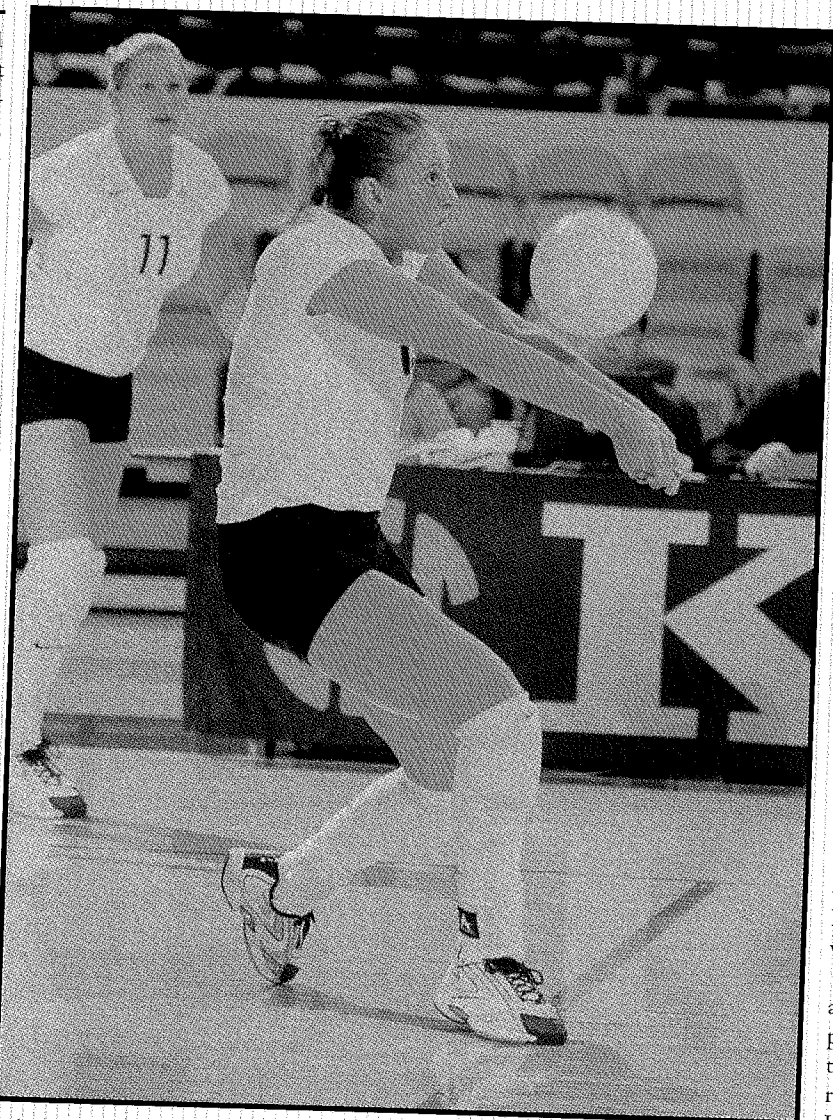

The Cats returned home for a mid-week opener against intrastate rival Western Kentucky. Kentucky gave up an early first-game lead to the Hilltoppers before taking the second round. WKU returned to take the third game before a close battle in the fourth proved to be the decider. The Wildcats managed to even the score at 28 before Western took the match.

Kentucky returned to the road for the second consecutive weekend to play in the Western Michigan Radisson Invitational. UK dropped its second straight 3-1 decision to host WMU to open the tournament before rebounding with back-to-back wins over James Madison and Valparaiso to improve to 4-3 on the season.

Following the September 11 terrorists attacks on New York and Washington, D.C., a match with intrastate rival Louisville was postponed and the Kentucky Conference Challenge set for the weekend following the attacks was canceled as the Southeastern Conference and many others halted athletics for the weekend in memory of the fallen.

UK returned to the court after a 13-day absence to open SEC play in Lexington against Arkansas. The time off the court appeared to have affected the Wildcats, as they fell in three games to the Razorbacks. However, Kentucky closed the weekend with a solid 3-0 sweep of LSU.

Kentucky played its SEC road opener in Gainesville against the Florida Gators. Despite keeping things close in the first game, UK had no

Kristen Batt moved onto UK's career top-10 lists for kills, digs and attack attempts during the 2001 season.

answer to the dominant UF service game and dropped the match in three games. The Cats again rebounded to close the weekend, however, grabbing a 3-1 win over the Georgia Bulldogs. The win tied UK's total number of wins in the 2000 season and was the Cats' first over the Dogs since 1996. Freshman Sarah Spinner had a game-high 22 kills in the contest.

The Wildcats returned home to face Morehead State, not fully prepared for the tenacious play of the Eagles. MSU managed to grab its first game-win over the Cats since 1994 and with the final 3-2 UK margin, earned two wins in a match for the first time in 21 years. Kristen Batt sealed the win at 15-9 in the fifth game.

South Carolina visited Lexington on Oct. 5 and left with a 3-1 win, continuing a back-and-forth

UK season and dropping the Wildcats' record to 7-6. UK stayed on the winning side in another thrilling mid-week match up by defeating Evansville 3-2.

The Cats' six-game home stand continued when Alabama came to town on Oct. 12. UK shot a measly .069 on the match, giving the Tide the 3-0 win with just a .171 hitting percentage. Kentucky went on to split its third consecutive two-match SEC weekend series with a 3-0 win over Auburn. Junior Anne Koester had nine kills in 10 attempts for a .900 hitting performance in the win.

UK received another non-conference challenge when Butler came to town. After winning the first game, 30-26, Kentucky went up 2-0 on a 30-28 game two win. The Bulldogs weren't ready to quit though, and took a tight third game, 30-28. The teams fought through 14 ties in the decisive fourth game before Kentucky sealed the match with the 31-29 win.

Kentucky had a setback after the Butler victory, dropping back-to-back matches to South Carolina on the road and Notre Dame in Lexington. After being swept

by the Gamecocks in Columbia, UK returned home for a tough test against the Irish. The teams fought to a fifth game before UND walked away with a 17-15 game five win.

Looking for answers, the Wildcats took to the road for an important SEC weekend. UK's rebound came in the form of a 3-1 win over Ole Miss and a 3-0 sweep of Mississippi State. But the Cats continued their seesaw season, dropping a home-and-home weekend with Tennessee to open November. While Kentucky lost only one of its seven games with the Vols by more than 10 points, the losses seemed to dampen the sweep of the Mississippi schools.

In its final home weekend, however, UK rebounded with a win over Georgia, giving the Wildcats its first regular-season sweep of the Bulldogs since the 1996 season. Senior Day proved to be a different story for Kentucky. After bidding farewell to two very important team members, April Barnhorst and Whitney Sample, the Cats were dealt a tough 3-0 loss to league-leader Florida