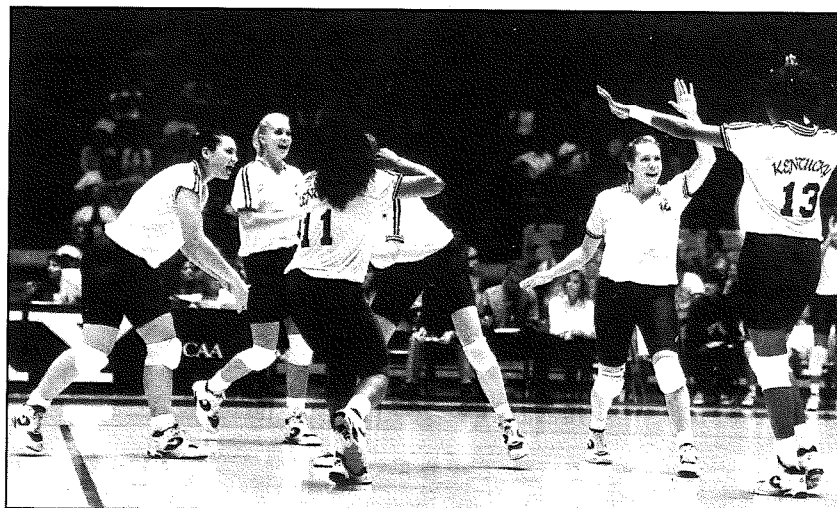

1994 Alphabetical Roster

No.	Player	Pos.	Ht.	Class/Exp	Hometown (High School)
10	Betsie Aldridge	MB	6-0	Sr./3VL	Kalamazoo, Mich.(Comstock)
14	Fiona Bolton	S	5-8	Fr./HS	Tampa, Fla. (Berkley Prep)
12	Cynthia Dozier	OH	5-9	Fr./HS	Broomfield, Colo.(Horizon)
3	Molly Dreisbach	OH	6-2	Jr./2VL	Mishawaka, Ind. (Penn)
5	Mara Eglitis	MB	5-10	Jr./2VL	St. Catharines, Ontario, Canada (Grantham)
4	Ainsley Grimes	S	5-8	So./1VL	Louisville, Ky. (Holy Cross)
11	Gina Heustis	OH	6-1	So./1VL	Louisville, Ky. (Mercy)
1	Katherine Lindgren	OH	5-11	Jr./2VL	Brighton, Colo.(Brighton)
6	Missy McKee	DS	5-5	Jr./HS	Daytona Beach, Fla. (Mainland)
7	Krista Robinson	OH	5-11	Sr./3VL	Southgate, Ky. (Notre Dame)
15	Melody Sobczak	OH	6-0	Sr./3VL	Hastings, Minn. (Hastings)
13	Tracy Thompson	MB	6-1	Fr./HS	Friendswood, Texas(Friendswood)
8	Jennifer Wright	MB	6-1	Sr./3VL	Crystal Lake, Ill. (Crystal Lake)

Pronunciation Guide

(Fee - o - na) Fiona Bolton
Molly Dreisbach (DRYS - bach)
Cynthia Dozier (Doe - z - er)

Mara Eglitis (E - glee - tus)
Gina Huestis (HUE - stis)
Melody Sobczak (SOB - sack)

Travel Headquarters

PURDUE TOURNAMENT
- Sept. 2 & 3
Ramada Inn
4221 State Road 26 East
Lafayette, Ind. 47905
(317) 447-9460

BIG FOUR @ LOUISVILLE
- Sept. 9 & 10
Ramada Snyder Park
Ramada Hotel
1921 Bishop Ln.
Louisville, Ky. 40218
(502) 456-4411

TENNESSEE - Sept. 30
Ramada Inn South
I-75 South and Hwy 41
Chattanooga, Tenn. 37412
(615) 894-6110

GEORGIA - Oct. 1
Ramada Inn
513 Broad St.
Athens, Ga. 30601
(706) 546-8122

MISSISSIPPI - Oct. 13 & 14
University Inn
2201 West Jackson Ave.
Oxford, Miss. 38655
(601) 234-7013

MISSISSIPPI STATE - Oct. 15
Holiday Inn
506 Highway 45 North
Columbus, Miss. 39701
(601) 328-5202

FLORIDA - TBA

SOUTH CAROLINA - Oct. 29
Columbia Ramada Hotel
8105 Two Notch Road
I-77 & US 1
Columbia, S.C. 29223
(803) 736-5600

HOUSTON - TBA

TEXAS - TBA

SEC TOURNAMENT - Nov. 16-19
University Center Hotel
1535 S.W. Archer Road
Gainesville, Fla.
(904) 371-3333

NORTH CAROLINA - Nov. 24
Holiday Inn West
3460 Hillsborough Rd.
Durham, N.C. 27705
(919) 383-1551

DUKE - Nov. 25
Holiday Inn West
3460 Hillsborough Rd.
Durham, N.C. 27705
(919) 383-1551

Head Coach:

Fran Ralston-Flory (Texas '84)
Record at UK: 29-4 Second year

Overall Record: 32-34 (2)

Assistant Coaches:

T.J. Meagher (Kentucky '92)
Julie Ibieta (LSU '92)

Trainer: Carlo Mastroangelo