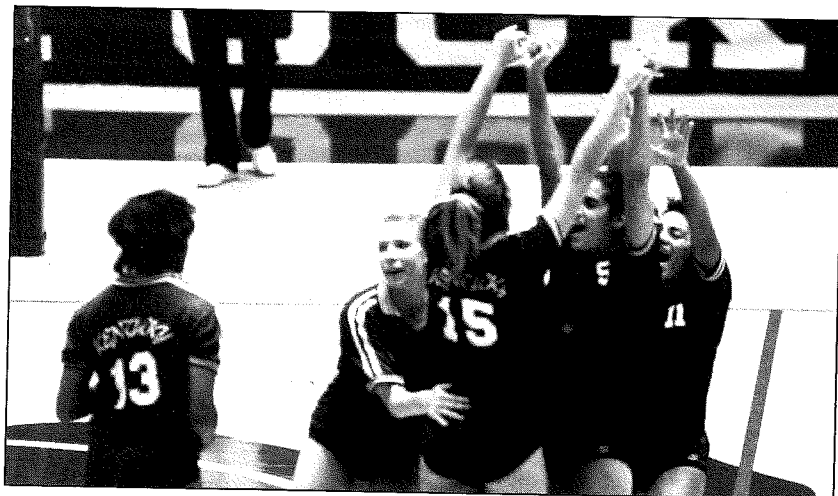

1992 UNIVERSITY OF KENTUCKY VOLLEYBALL ROSTER

HEAD COACH: Kathy DeBoer
(Michigan State, 1978)

Record at UK: 184-88 (8 years)

Overall Record: 291-152 (12 years)

ASSOCIATE COACH: Jona Braden
(Ball State, 1978)

ASSISTANT COACH: Michelle Jaworski
(Penn State, 1990)

TRAINER: Jim Rinaldi, graduate assistant
Willie McCumiskey, student assistant

The Cats celebrate another victory.

Numerical

No.	Player	Pos.	Ht.	Class/Exp.	Hometown
1	Katherine Lindgren	OH	5-11	Fr./HS	Brighton, Col.
2	Amie Dougherty	DS	5-4	Jr./1VL	Piqua, Ohio
3	Molly Dreisbach	MB	6-2	Fr./RS	Mishawaka, Ind.
4	Ainsley Grimes	S	5-8	Fr./HS	Louisville, Ky.
5	Mara Eglitis	OH	5-10	Fr./HS	St. Catherine, Ontario, Canada
7	Krista Robinson	OH	5-11	So./1VL	Southgate, Ky.
8	Jennifer Wright	MB	6-1	So./1VL	Crystal Lake, Ill.
9	Angela Salvatore	MB	6-1	Sr./3VL	Concord, Mich.
10	Betsie Aldridge	OH	6-0	Jr./2VL	Kalamazoo, Mich.
11	Ann Hall	OH	5-6	Sr./3VL	Portage, Mich.
12	Jane Belanger	S	5-8	Jr./2VL	Kentwood, Mich.
13	Eunice Thomas	MB	5-10	Jr./2VL	Chicago, Ill.
15	Melody Sobczak	OH	6-0	So./1VL	Hastings, Minn.