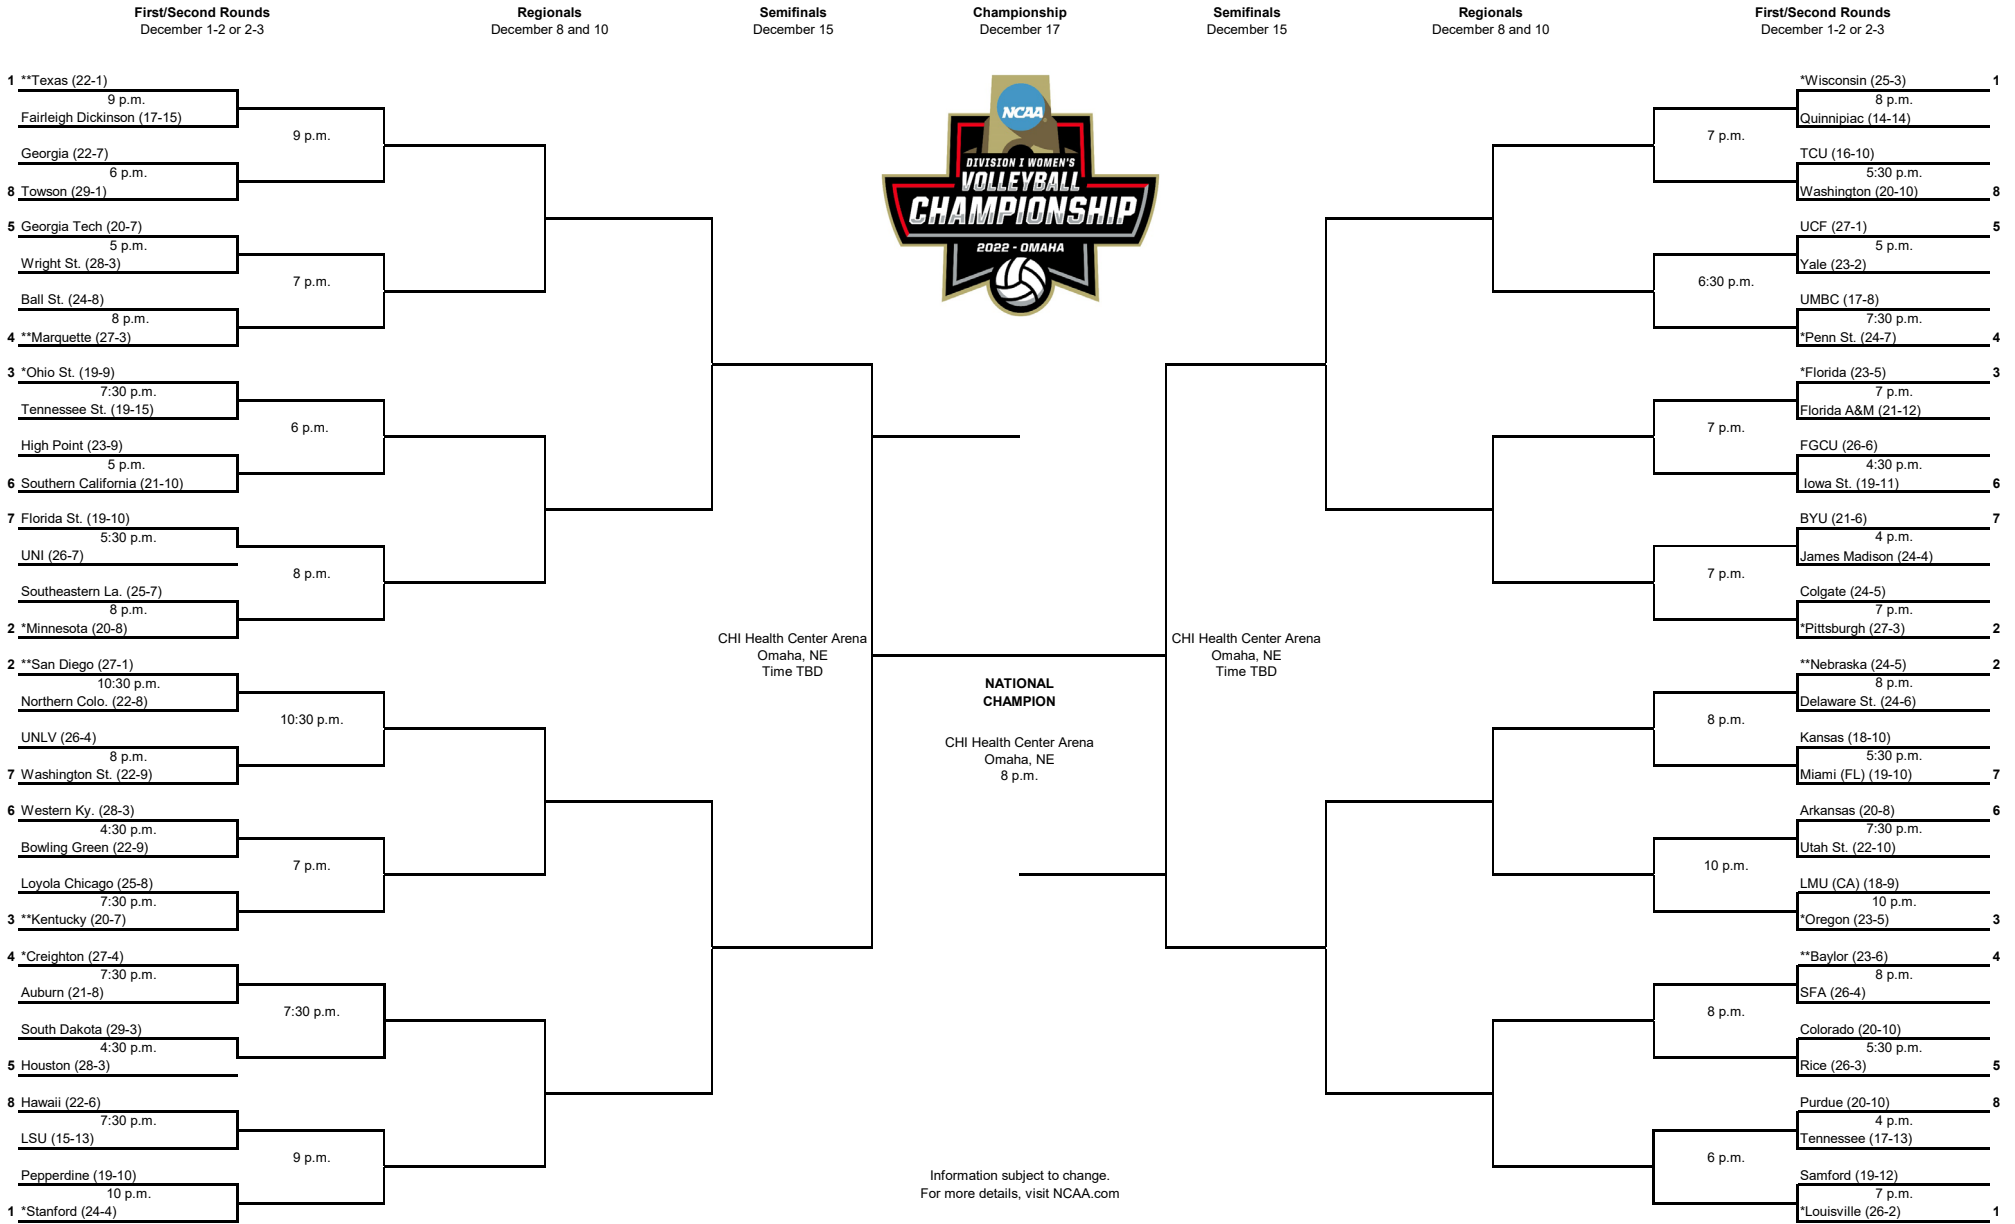

Team statistics

	UK	OPP
ATTACK		
Kills	1433	1165
Errors	455	494
Total Attacks	3437	3253
Attack Pct	.285	.206
Kills/Set	14.77	12.01
SET		
Assists	1325	1062
Attempts	3335	3211
Assist Pct	.397	.331
Assists/Set	13.66	10.95
SERVE		
Aces	160	93
Errors	233	157
Attempts	2271	1991
Serve Pct	.897	.921
Aces/Set	1.65	0.96
SERVE RECEPTIONS		
Errors	93	160
Errors/Set	0.96	1.65
Attempts	1834	2038
Reception Pct	.949	.999
DEFENSE		
Digs	1347	1272
Digs/Set	13.89	13.11
BLOCKING		
Block solo	41	41
Block Assist	418	365
Total Blocks	250	223.5
Blocks/Set	2.58	2.30
Block Errors	56	44
Ball handling errors	6	22
ATTENDANCE		
Total	35457	18376
Dates/Avg Per Date	15/2364	10/1838
Neutral Site #/Avg	2/1701	-
Current win streak	0	-
Home win streak	0	-

Team Results

Date	Opponent	Score	Score-by-set	Att.
08/26/2022	Marquette	L 2-3	21-25,22-25,25-18,25-16,12-15	2119
08/28/2022	Ohio	W 3-0	25-20,25-11,25-20	2071
09/02/2022	vs UNI	W 3-0	25-16,25-22,25-14	2113
09/03/2022	at Creighton	W 3-1	19-25,25-16,25-5,25-21	1604
09/03/2022	vs Southern California	W 3-0	25-17,25-16,25-14	1289
09/09/2022	Wisconsin	L 0-3	23-25,26-28,18-25	3093
09/10/2022	Indiana St.	W 3-0	25-16,25-16,25-15	1606
09/14/2022	Louisville	L 2-3	25-20,15-25,24-26,26-24,11-15	3756
09/18/2022	Nebraska	L 0-3	25-27,20-25,16-25	3933
* 09/24/2022	LSU	L 2-3	25-19,17-25,22-25,25-15,11-15	621
* 09/25/2022	LSU	W 3-0	25-21,32-30,25-17	2351
* 09/28/2022	at Missouri	W 3-1	25-12,23-25,25-19,25-22	605
* 10/01/2022	Alabama	W 3-1	25-17,25-18,19-25,25-13	1945
* 10/07/2022	at Arkansas	W 3-1	18-25,25-18,25-21,25-23	1755
* 10/08/2022	at Arkansas	W 3-2	29-31,25-22,25-21,21-25,15-12	1370
* 10/12/2022	Ole Miss	W 3-1	25-15,26-28,25-12,25-20	1940
* 10/22/2022	at Texas A&M	L 0-3	23-25,25-27,20-25	2196
* 10/23/2022	at Texas A&M	W 3-1	19-25,25-16,25-22,26-24	2003
* 10/29/2022	Auburn	W 3-0	25-21,25-19,25-16	2472
* 10/30/2022	Auburn	W 3-0	25-13,25-20,25-15	2355
* 11/02/2022	at Georgia	W 3-0	27-25,25-23,25-21	1237
* 11/11/2022	at Mississippi St.	W 3-1	23-25,25-21,25-20,25-15	1010
* 11/16/2022	Tennessee	W 3-1	25-18,21-25,25-19,26-24	2176
* 11/19/2022	at Florida	L 0-3	18-25,21-25,21-25	3361
* 11/20/2022	at Florida	W 3-0	25-23,26-24,25-17	3235
* 11/25/2022	South Carolina	W 3-0	25-17,25-12,25-21	2709
* 11/26/2022	South Carolina	W 3-0	25-21,29-27,25-16	2310

2022 NCAA Division I Women's Volleyball Championship