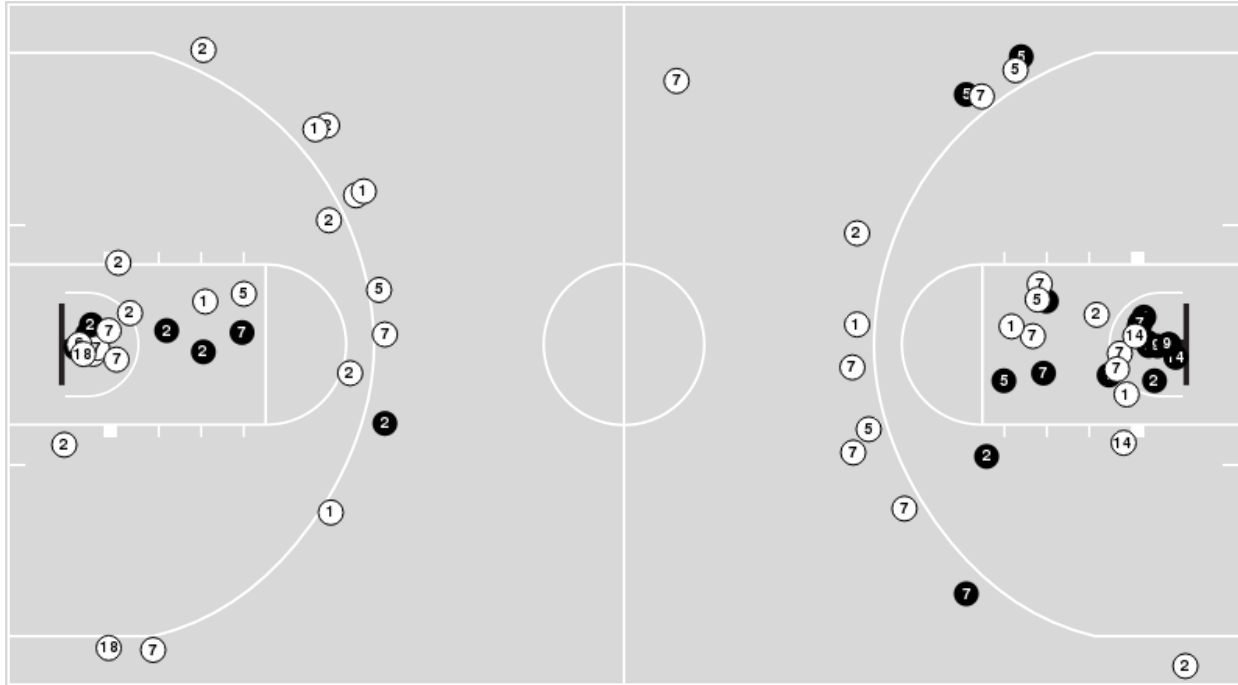

Duke at Kentucky

11/12/24 State Farm Arena, Atlanta
2024-25 Men's Basketball

Officials: Joe Lindsay, Ron Groover, Courtney Green

Players => AllFG Types=>AllResults=>All

Duke

All Field Goals

Blow Up Chart

● Made ○ Missed N - Player Number