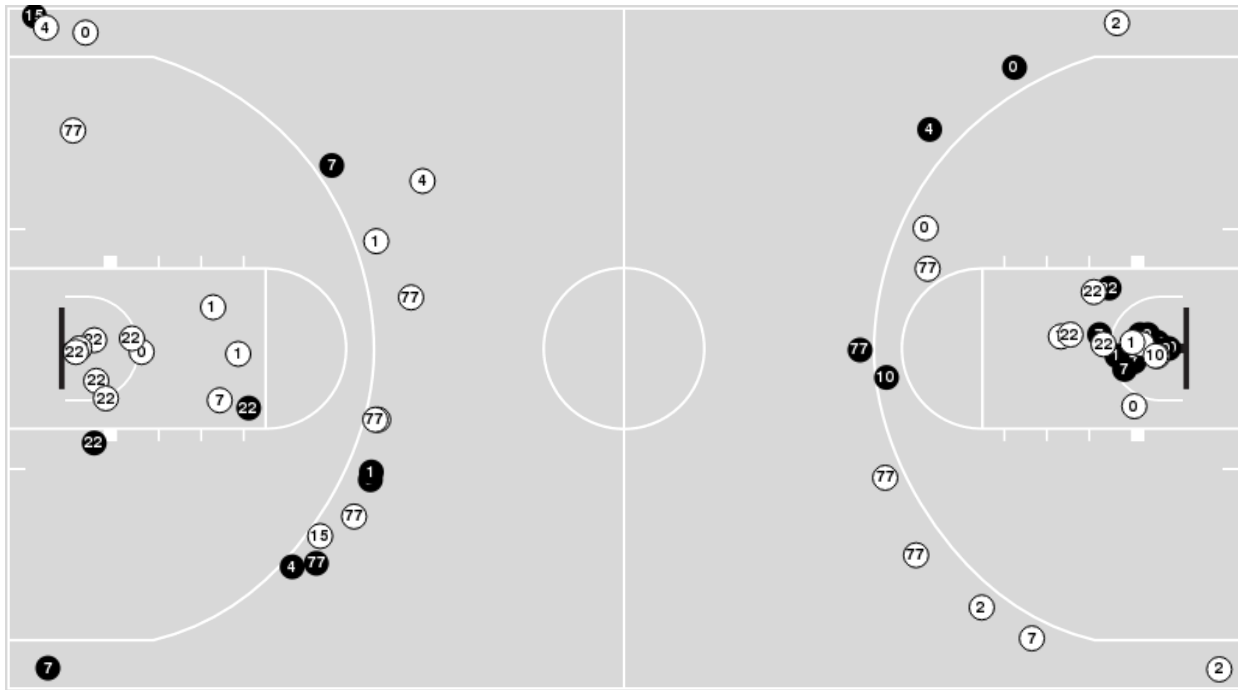

Duke at Kentucky

11/12/24 State Farm Arena, Atlanta
2024-25 Men's Basketball

Officials: Joe Lindsay, Ron Groover, Courtney Green

Players => AllFG Types=>AllResults=>All

Kentucky

All Field Goals

Blow Up Chart