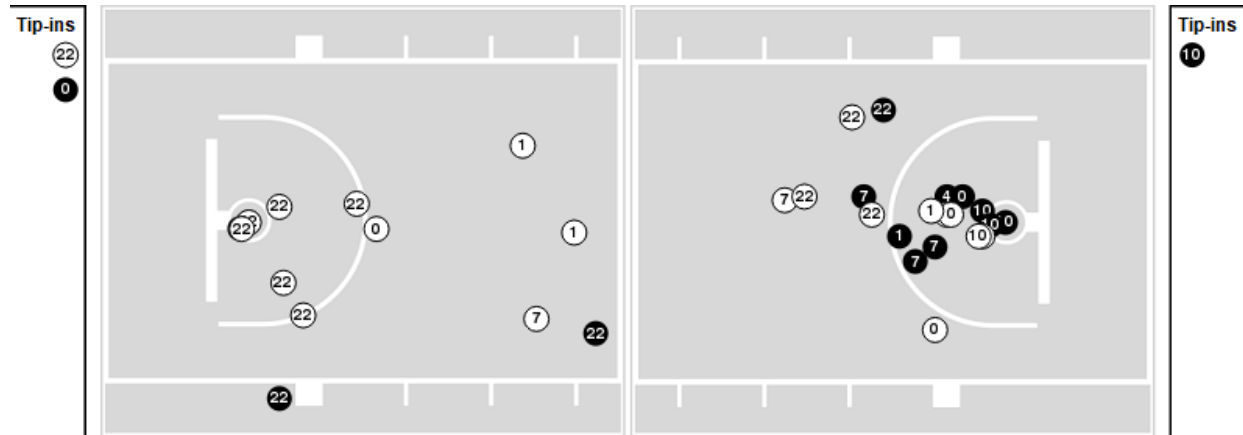

Duke at Kentucky

11/12/24 State Farm Arena, Atlanta
2024-25 Men's Basketball

Officials: Joe Lindsay, Ron Groover, Courtney Green

Players => AllFG Types=>AllResults=>All

Kentucky

All Field Goals

Blow Up Chart