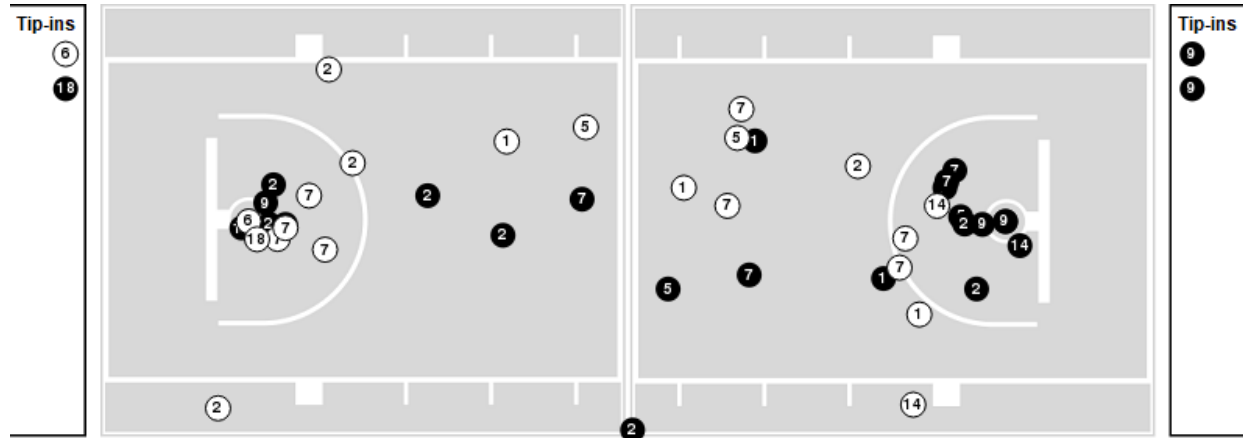

Duke at Kentucky

11/12/24 State Farm Arena, Atlanta
2024-25 Men's Basketball

Officials: Joe Lindsay, Ron Groover, Courtney Green

Players => AllFG Types=>AllResults=>All

Duke

All Field Goals

Blow Up Chart

● Made ○ Missed N - Player Number