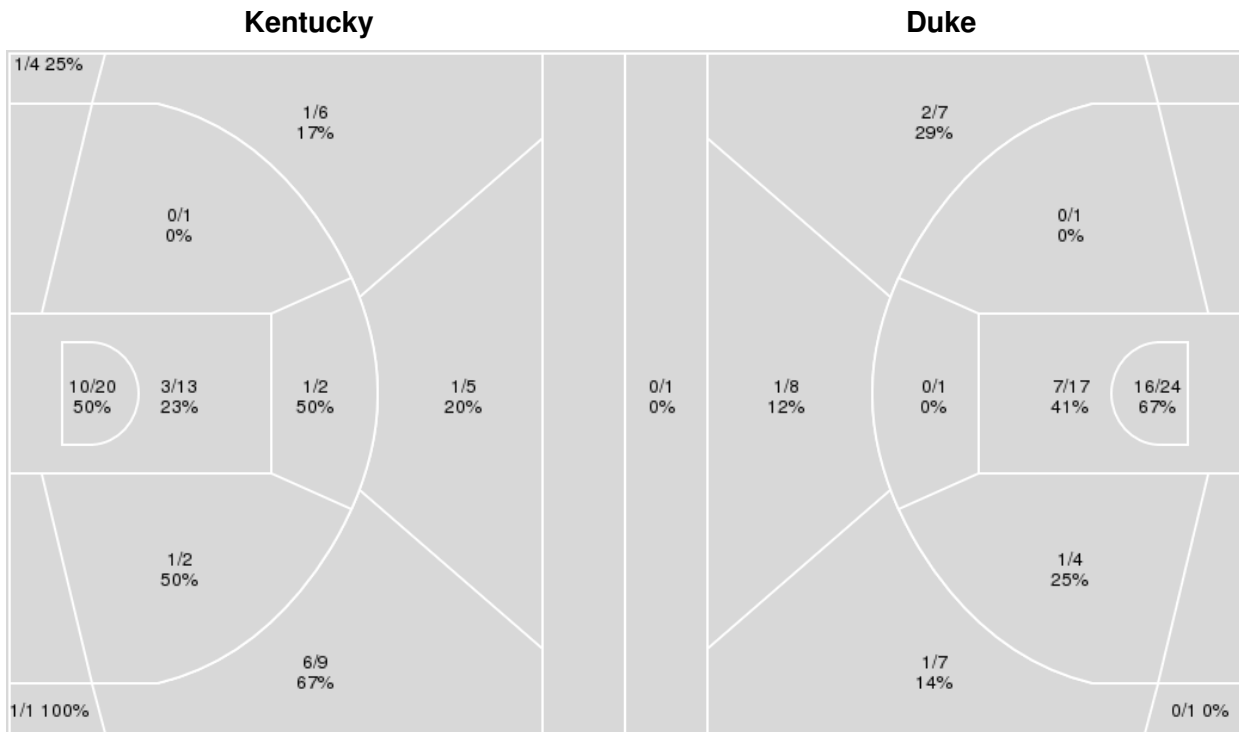

Duke at Kentucky

11/12/24 State Farm Arena, Atlanta
2024-25 Men's Basketball

Officials: Joe Lindsay, Ron Groover, Courtney Green

{ Players => All; } FG Types => All; Results => All;

{ Players => All; } FG Types => All; Results => All;

Kentucky	M/A	%
Field Goals	25/63	40
2 Points	15/38	39
3 Points	10/25	40
Free Throws	17/24	71

Duke	M/A	%
Field Goals	28/71	39
2 Points	24/47	51
3 Points	4/24	17
Free Throws	12/17	71