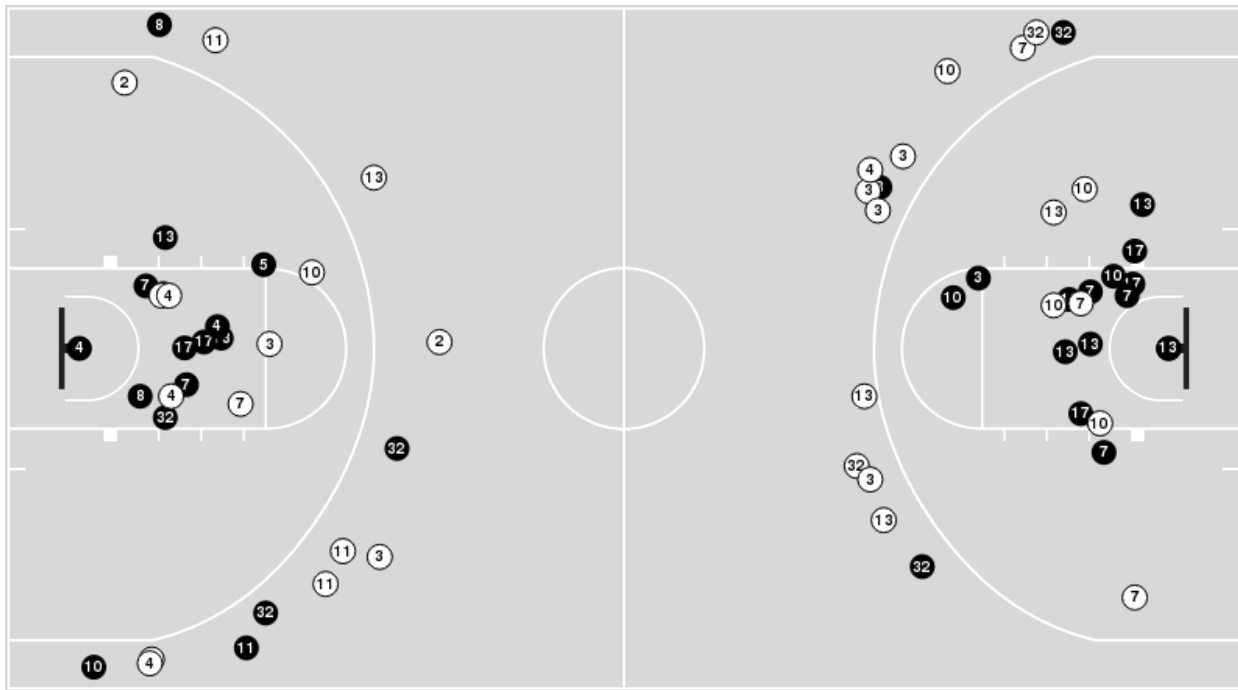

Officials: Gina Cross, Angel Kent, Charles Watson

Players => AllFG Types=>AllResults=>All

Kentucky

All Field Goals