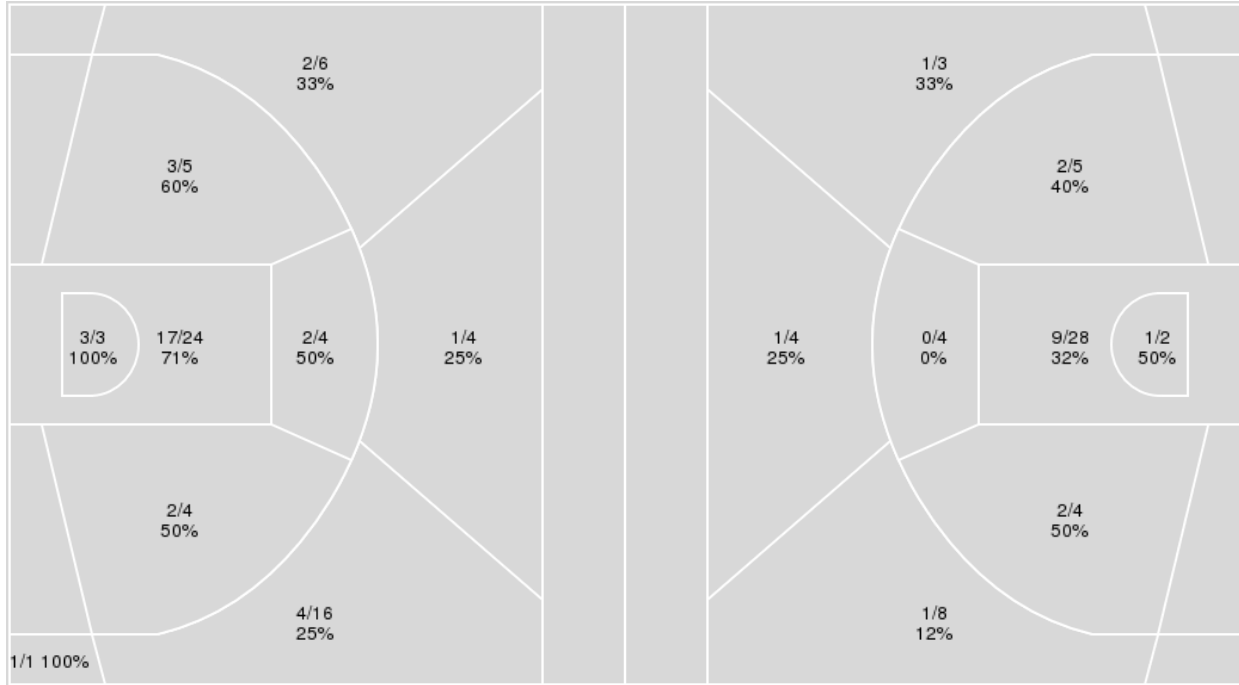

Officials: Gina Cross, Angel Kent, Charles Watson

{ Players => All; } FG Types => All; Results => All;

{ Players => All; } FG Types => All; Results => All;

Kentucky

USC Upstate

Kentucky	M/A	%
Field Goals	35/67	52
2 Points	27/40	68
3 Points	8/27	30
Free Throws	20/25	80

USC Upstate	M/A	%
Field Goals	17/58	29
2 Points	14/43	33
3 Points	3/15	20
Free Throws	6/13	46