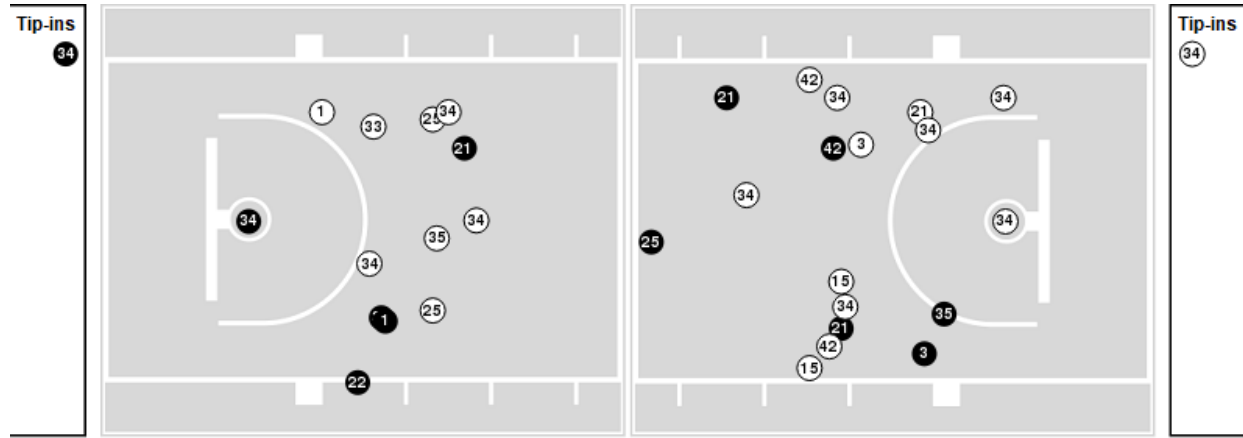

Blow Up Chart

● Made   ○ Missed   N - Player Number

USC Upstate	M/A	%
Field Goals	17/58	29
2 Points	14/43	33
3 Points	3/15	20
Free Throws	6/13	46

USC Upstate	M/A	%
Points in the Paint	20 (10 / 30)	33
Fast Break Points	0 (0/0)	0
Second Chance Points	10 (5/12)	42
Effective FG%	32