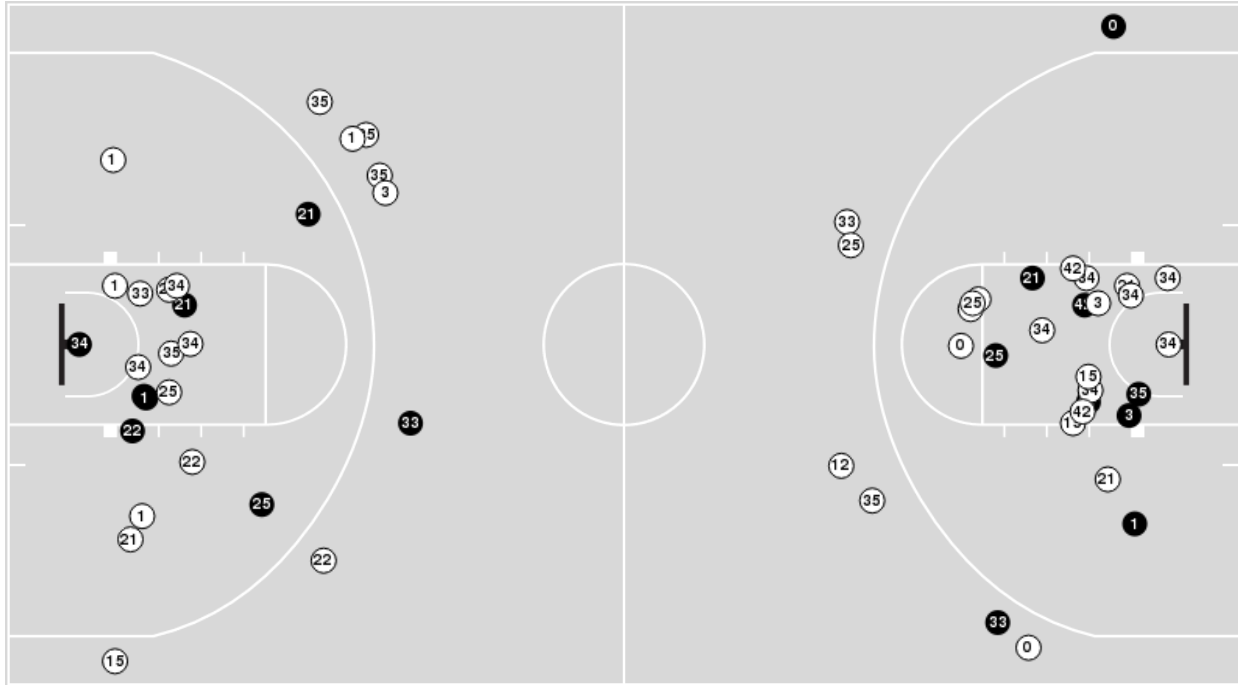

Players => AllFG Types=>AllResults=>All
USC Upstate

All Field Goals