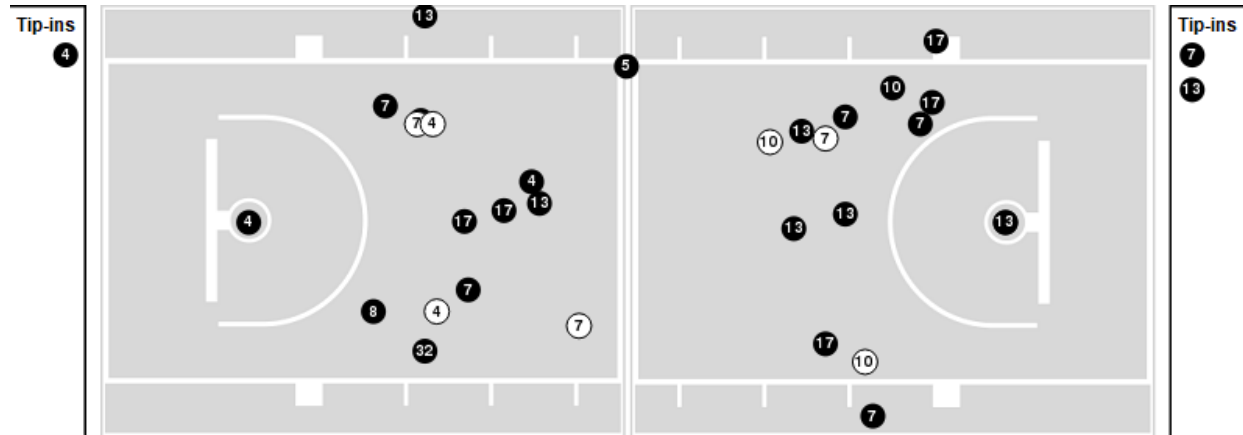

Blow Up Chart

● Made   ○ Missed   N - Player Number

Kentucky	M/A	%
Field Goals	35/67	52
2 Points	27/40	68
3 Points	8/27	30
Free Throws	20/25	80

Kentucky	M/A	%
Points in the Paint	40 (20 / 27)	74
Fast Break Points	16 (9/9)	100
Second Chance Points	18 (11/16)	69
Effective FG%	58