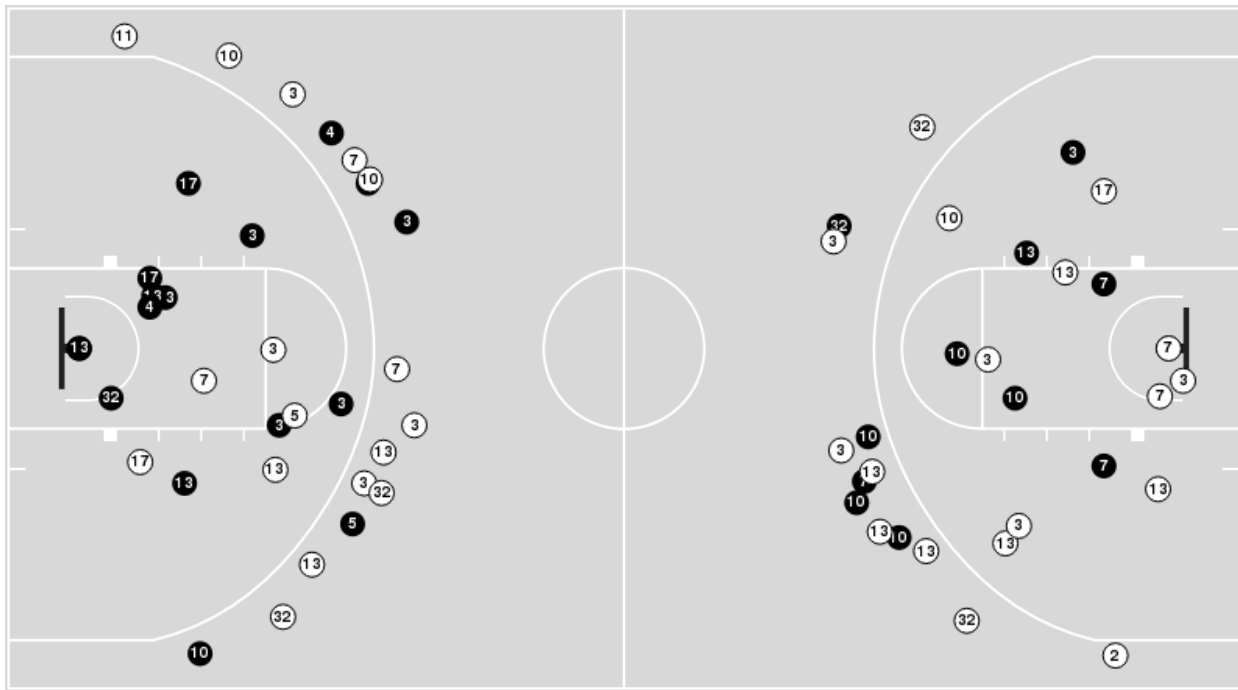

Wofford at Kentucky

11/12/24 Memorial Coliseum, Lexington
2024-25 Women's Basketball

Officials: Fatou Cissoko-Stephens, Marla Gearhart, Britton Sherry

Players => 0, 2, 3, 4, 5, 7, 8, 10, 11, 12, 13, 17, 32FG Types=>AllResults=>All

Kentucky

All Field Goals