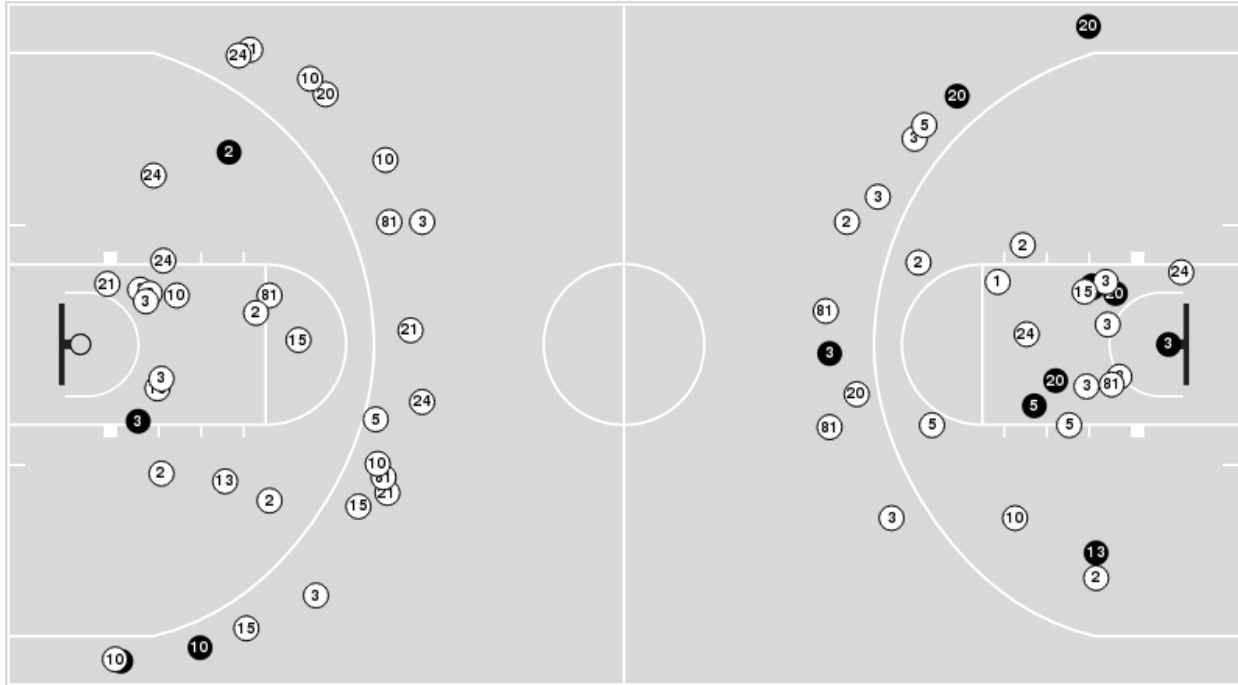

Wofford at Kentucky

11/12/24 Memorial Coliseum, Lexington
2024-25 Women's Basketball

Officials: Fatou Cissoko-Stephens, Marla Gearhart, Britton Sherry

Players => 1, 2, 3, 5, 10, 12, 13, 15, 20, 21, 24, 81FG Types=>AllResults=>All

Wofford

All Field Goals