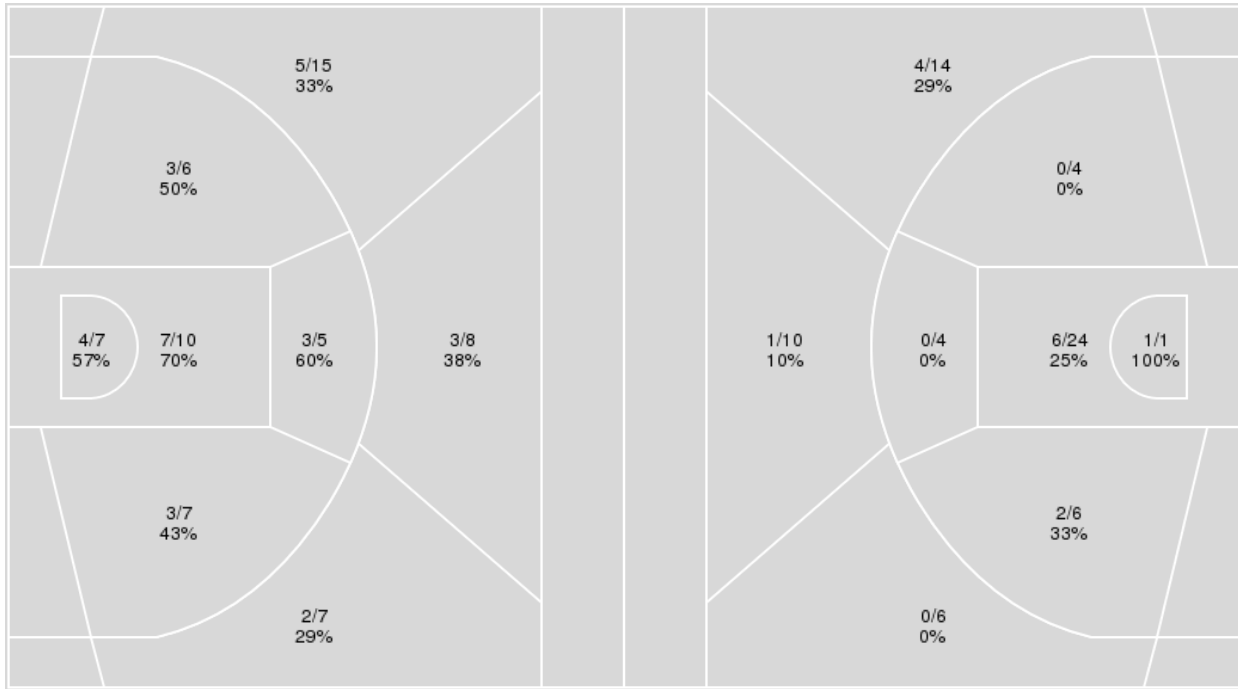

Wofford at Kentucky

11/12/24 Memorial Coliseum, Lexington
2024-25 Women's Basketball

Officials: Fatou Cissoko-Stephens, Marla Gearhart, Britton Sherry

{ Players => 0, 2, 3, 4, 5, 7, 8, 10, 11, 12, 13, 17, 32; } FG Types => All;
Results => All;

{ Players => 1, 2, 3, 5, 10, 12, 13, 15, 20, 21, 24, 81; } FG Types => All;
Results => All;

Kentucky

Wofford

Kentucky	M/A	%
Field Goals	30/65	46
2 Points	20/35	57
3 Points	10/30	33
Free Throws	6/9	67

Wofford	M/A	%
Field Goals	14/69	20
2 Points	9/39	23
3 Points	5/30	17
Free Throws	9/14	64