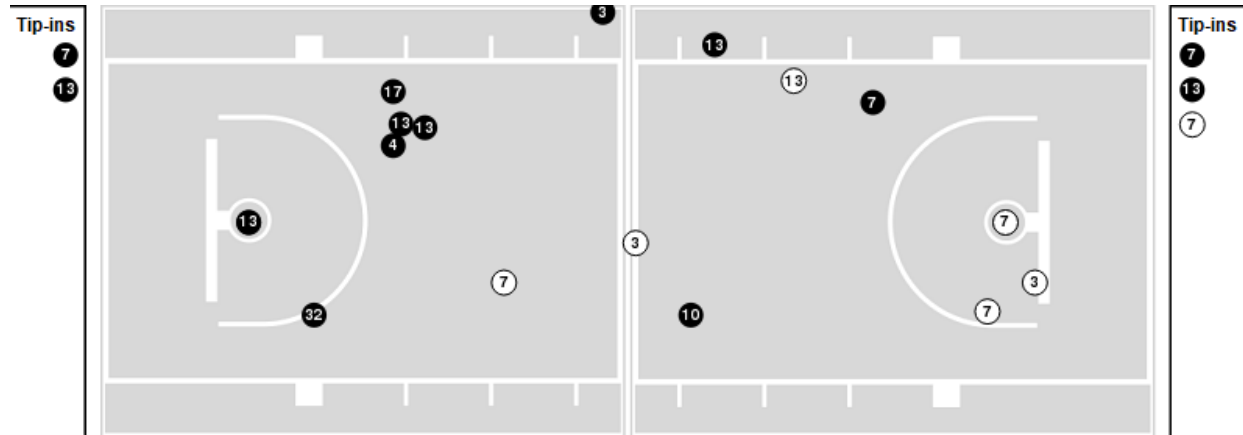

Blow Up Chart

● Made   ○ Missed   N - Player Number

Kentucky	M/A	%
Field Goals	30/65	46
2 Points	20/35	57
3 Points	10/30	33
Free Throws	6/9	67

Kentucky	M/A	%
Points in the Paint	22 (11 / 17)	65
Fast Break Points	4 (3/3)	100
Second Chance Points	19 (9/13)	69
Effective FG%	54