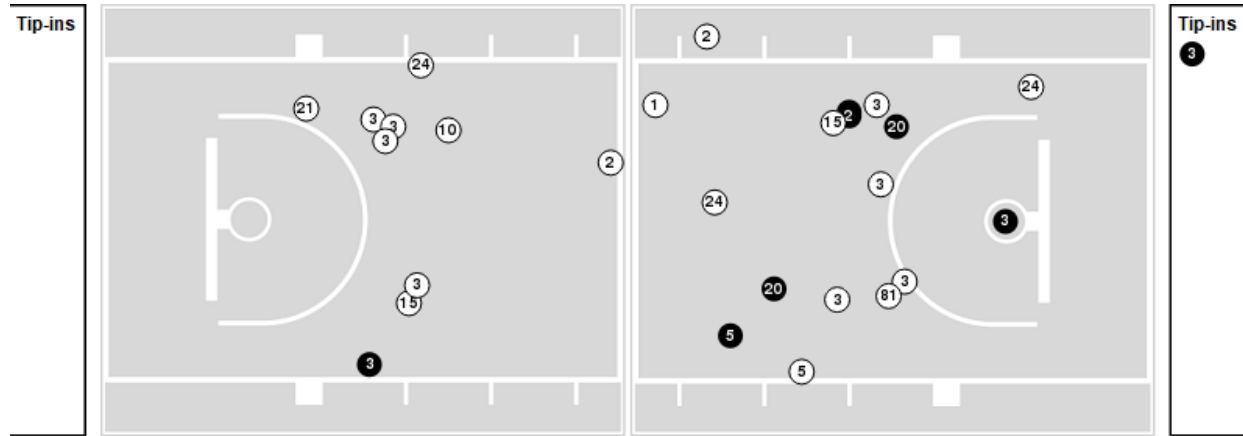

Blow Up Chart

● Made   ○ Missed   N - Player Number

Wofford	M/A	%
Field Goals	14/69	20
2 Points	9/39	23
3 Points	5/30	17
Free Throws	9/14	64

Wofford	M/A	%
Points in the Paint	14 (7 / 25)	28
Fast Break Points	4 (2/2)	100
Second Chance Points	9 (5/17)	29
Effective FG%	24