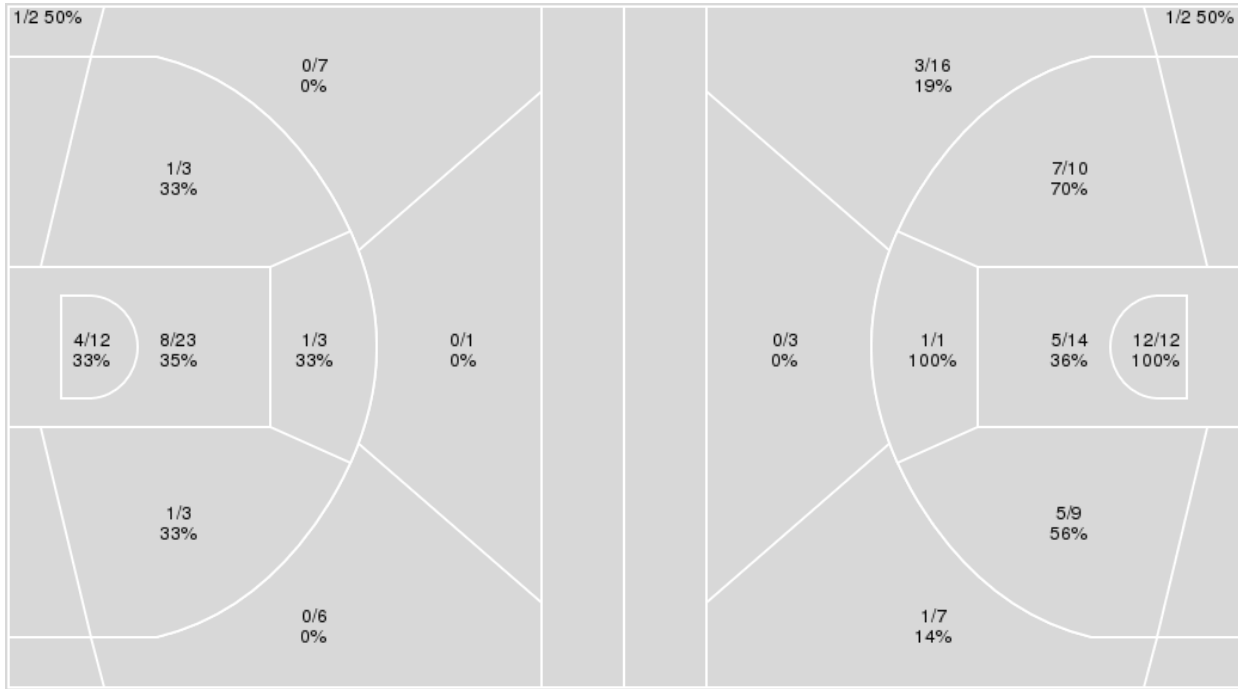

Kentucky at Illinois

11/27/24 Trojan Fieldhouse, Nashville
2024-25 Women's Basketball

Game Time: 7:00 PM
Game Duration: 1:39
Attendance: 368

Officials:

{ Players => 1, 2, 3, 4, 6, 8, 12, 20, 22, 23, 24, 25, 35, 44; } FG Types => All; Results => All;

{ Players => All; } FG Types => All; Results => All;

Illinois

Kentucky

Illinois	M/A	%
Field Goals	16/60	27
2 Points	15/44	34
3 Points	1/16	6
Free Throws	20/27	74

Kentucky	M/A	%
Field Goals	35/74	47
2 Points	30/46	65
3 Points	5/28	18
Free Throws	1/2	50