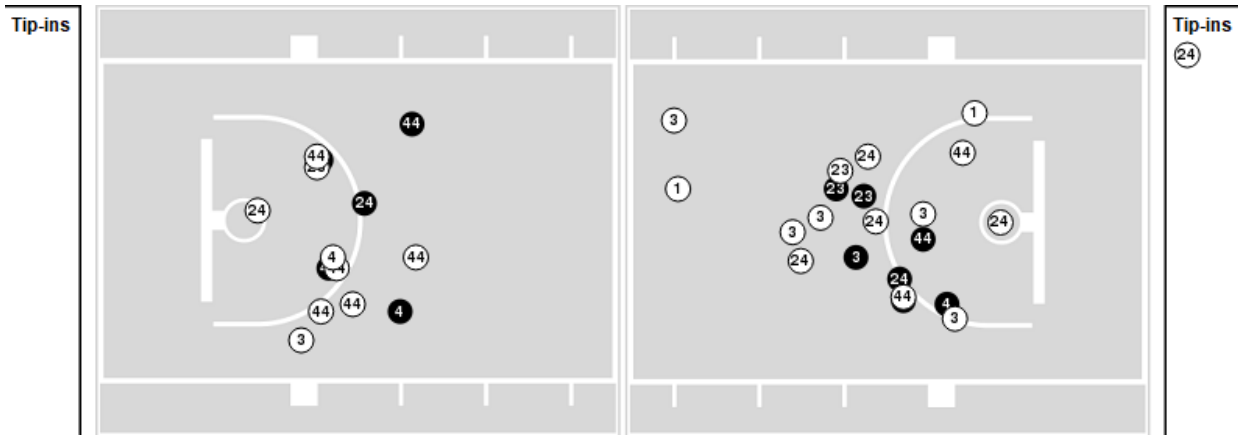

Blow Up Chart

● Made ○ Missed N - Player Number

Illinois	M/A	%
Field Goals	16/60	27
2 Points	15/44	34
3 Points	1/16	6
Free Throws	20/27	74

Illinois	M/A	%
Points in the Paint	24 (12 / 35)	34
Fast Break Points	3 (2/2)	100
Second Chance Points	8 (6/10)	60
Effective FG%	28