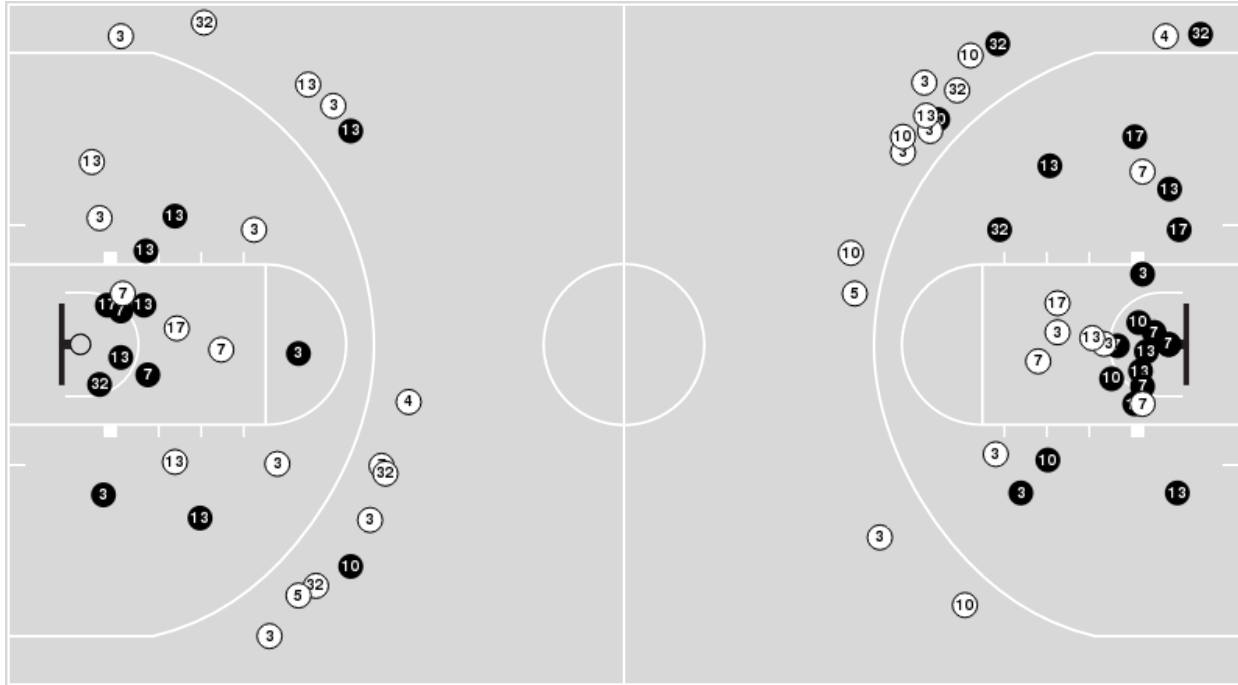

Officials:

Players => AllFG Types=>AllResults=>All
Kentucky

All Field Goals