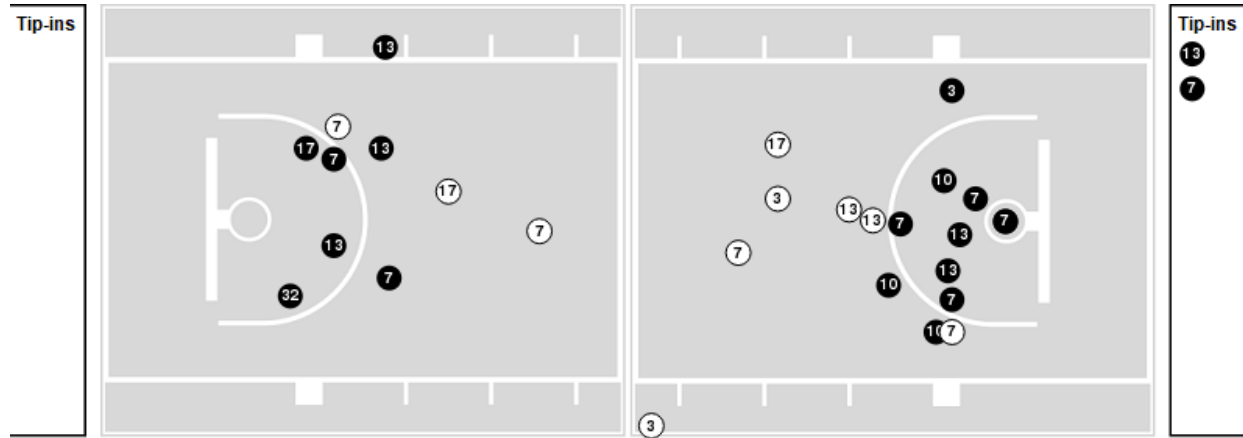

Blow Up Chart

● Made   ○ Missed   N - Player Number

Kentucky	M/A	%
Field Goals	35/74	47
2 Points	30/46	65
3 Points	5/28	18
Free Throws	1/2	50

Kentucky	M/A	%
Points in the Paint	34 (17 / 26)	65
Fast Break Points	10 (5/5)	100
Second Chance Points	13 (6/11)	55
Effective FG%	51