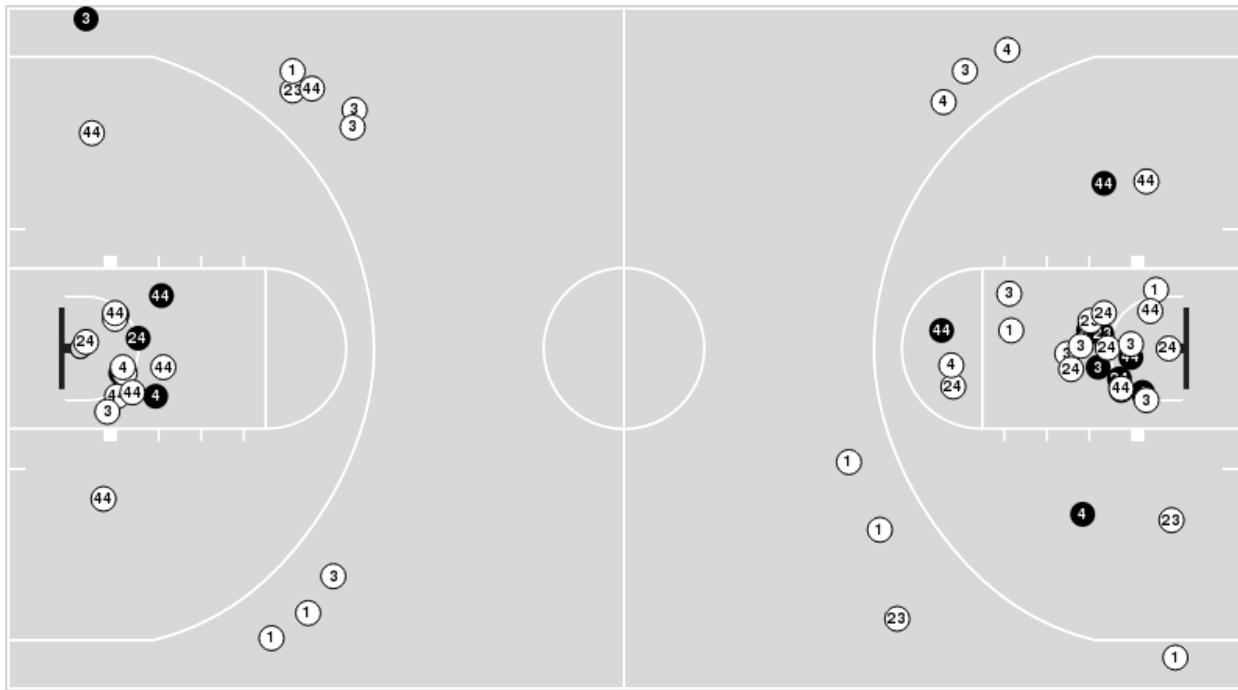

Kentucky at Illinois

11/27/24 Trojan Fieldhouse, Nashville
2024-25 Women's Basketball

Officials:

Players => 1, 2, 3, 4, 6, 8, 12, 20, 22, 23, 24, 25, 35, 44 FG Types=>All Results=>All

Illinois

All Field Goals