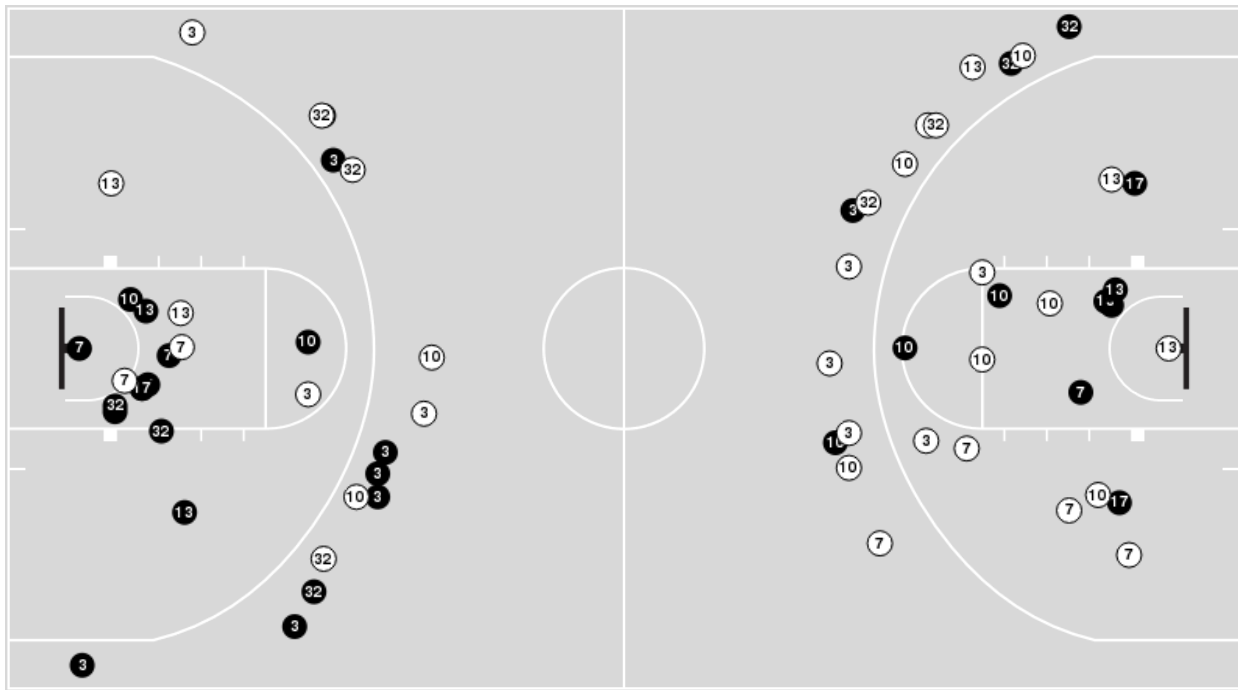

Officials: Pualani Spurlock, William Smith, Jeff Wooten

Players => 0, 2, 3, 4, 5, 7, 8, 10, 11, 12, 13, 17, 32 FG Types=>All Results=>All

Kentucky

All Field Goals