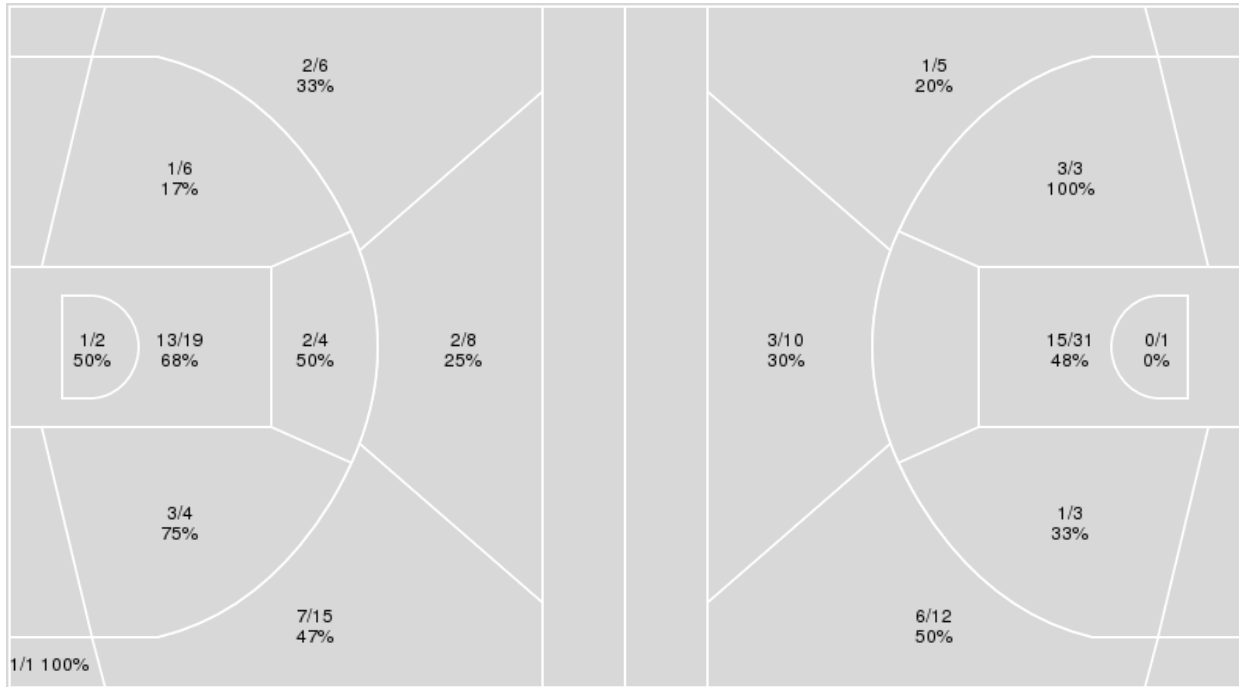

Belmont at Kentucky

12/20/24 Memorial Coliseum, Lexington
2024-25 Women's Basketball

Officials: Pualani Spurlock, William Smith, Jeff Wooten

{ Players => 0, 2, 3, 4, 5, 7, 8, 10, 11, 12, 13, 17, 32; } FG Types => All;
Results => All;

{ Players => 0, 1, 4, 5, 9, 13, 14, 20, 21, 22, 23, 33, 35; } FG Types =>
All; Results => All;

Kentucky

Belmont

Kentucky	M/A	%
Field Goals	32/65	49
2 Points	20/35	57
3 Points	12/30	40
Free Throws	8/9	89

Belmont	M/A	%
Field Goals	29/65	45
2 Points	19/38	50
3 Points	10/27	37
Free Throws	10/12	83