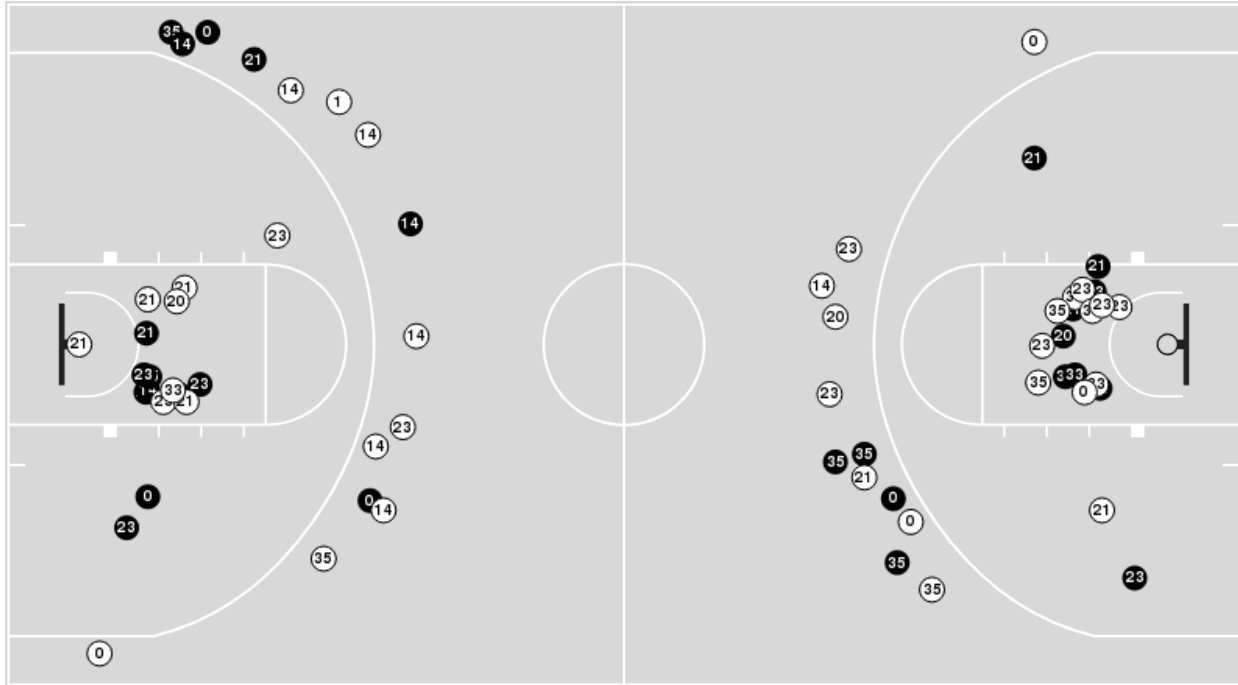

Officials: Pualani Spurlock, William Smith, Jeff Wooten

Players => 0, 1, 4, 5, 9, 13, 14, 20, 21, 22, 23, 33, 35FG Types=>AllResults=>All

Belmont

All Field Goals