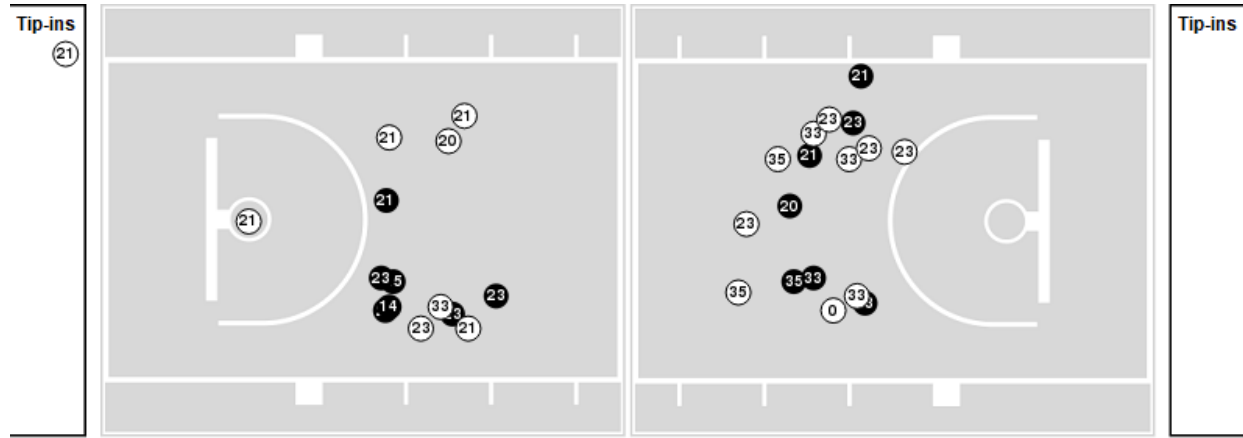

Blow Up Chart

● Made ○ Missed N - Player Number

Belmont	M/A	%
Field Goals	29/65	45
2 Points	19/38	50
3 Points	10/27	37
Free Throws	10/12	83

Belmont	M/A	%
Points in the Paint	30 (15 / 32)	47
Fast Break Points	2 (1/1)	100
Second Chance Points	12 (6/9)	67
Effective FG%	52