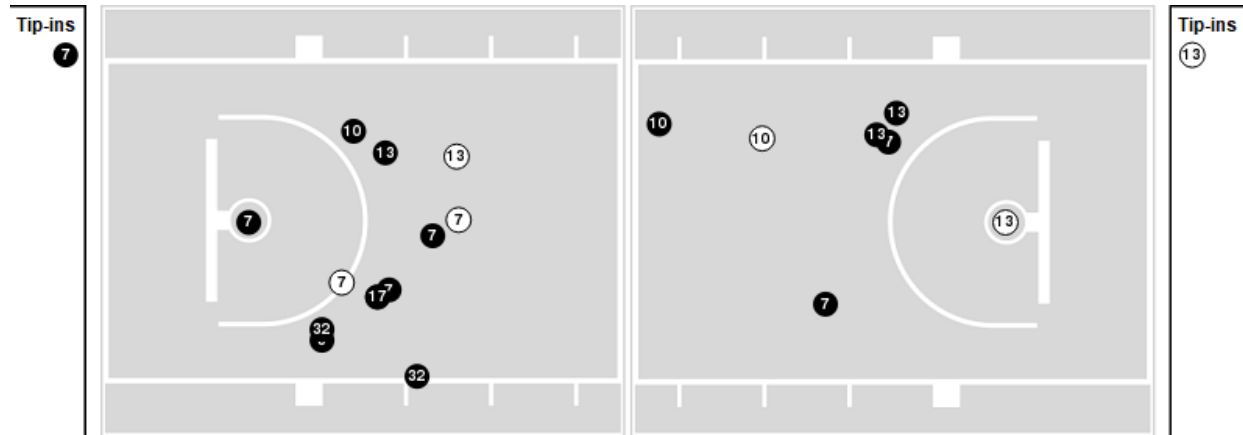

Blow Up Chart

● Made   ○ Missed   N - Player Number

Kentucky	M/A	%
Field Goals	32/65	49
2 Points	20/35	57
3 Points	12/30	40
Free Throws	8/9	89

Kentucky	M/A	%
Points in the Paint	28 (14 / 21)	67
Fast Break Points	8 (4/4)	100
Second Chance Points	14 (7/8)	88
Effective FG%	58