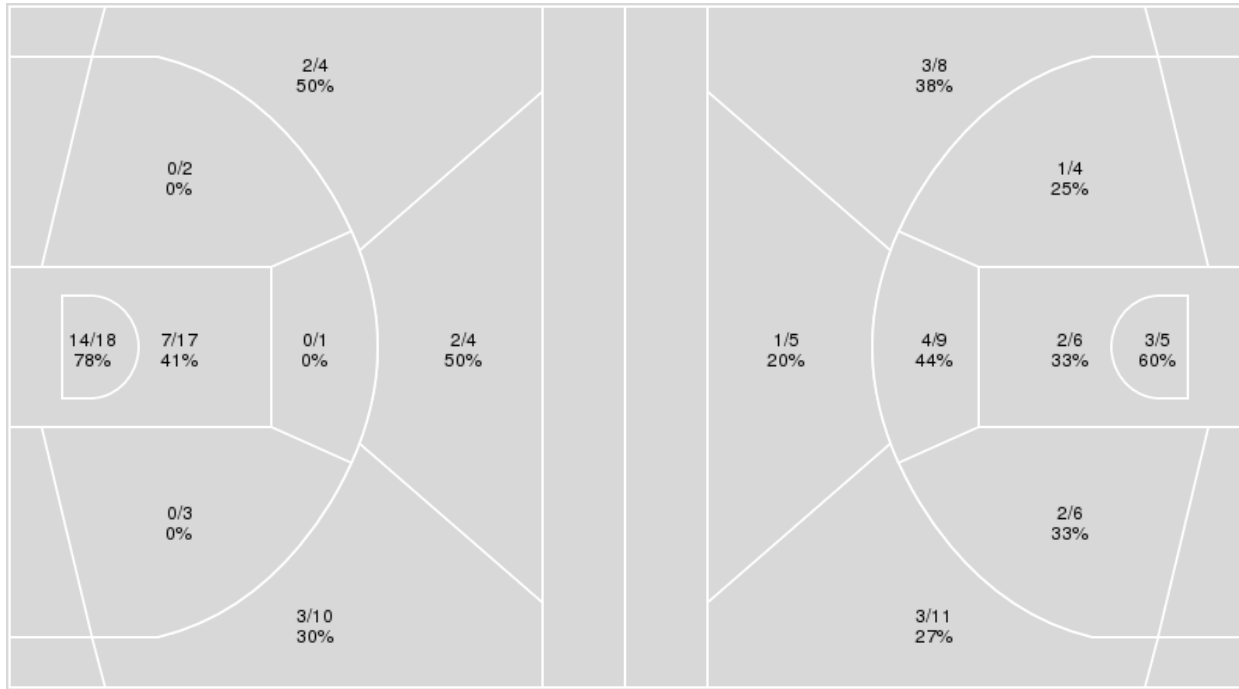

Officials:

{ Players => 0, 1, 2, 3, 4, 5, 10, 11, 14, 15, 20, 21, 24, 34; } FG Types => All; Results => All;

{ Players => 0, 2, 3, 4, 5, 7, 8, 10, 11, 12, 13, 17, 32; } FG Types => All; Results => All;

North Carolina

Kentucky

North Carolina	M/A	%
Field Goals	28/59	47
2 Points	21/41	51
3 Points	7/18	39
Free Throws	9/13	69

Kentucky	M/A	%
Field Goals	19/54	35
2 Points	12/30	40
3 Points	7/24	29
Free Throws	8/12	67