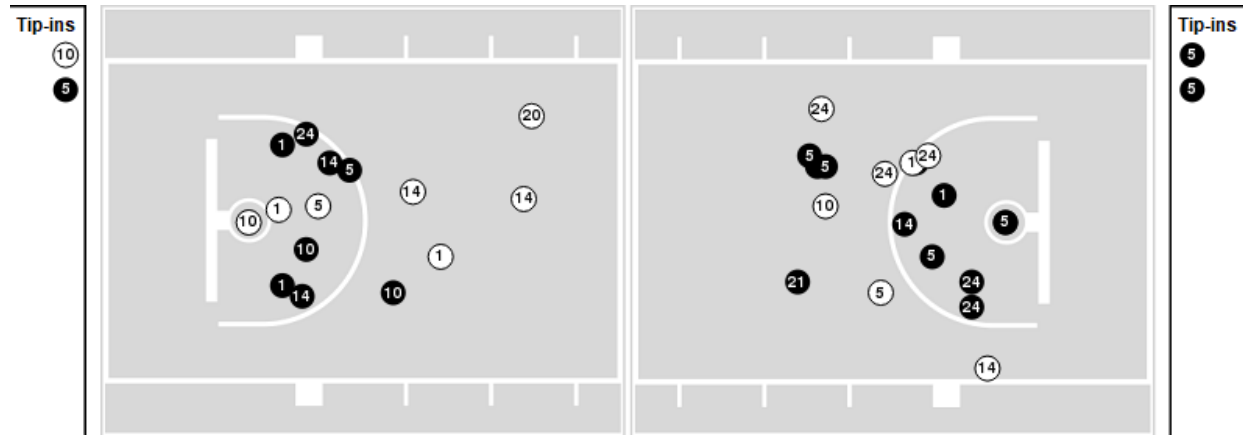

Blow Up Chart

● Made ○ Missed N - Player Number

North Carolina	M/A	%
Field Goals	28/59	47
2 Points	21/41	51
3 Points	7/18	39
Free Throws	9/13	69

North Carolina	M/A	%
Points in the Paint	42 (21 / 35)	60
Fast Break Points	5 (2/4)	50
Second Chance Points	8 (4/8)	50
Effective FG%	53