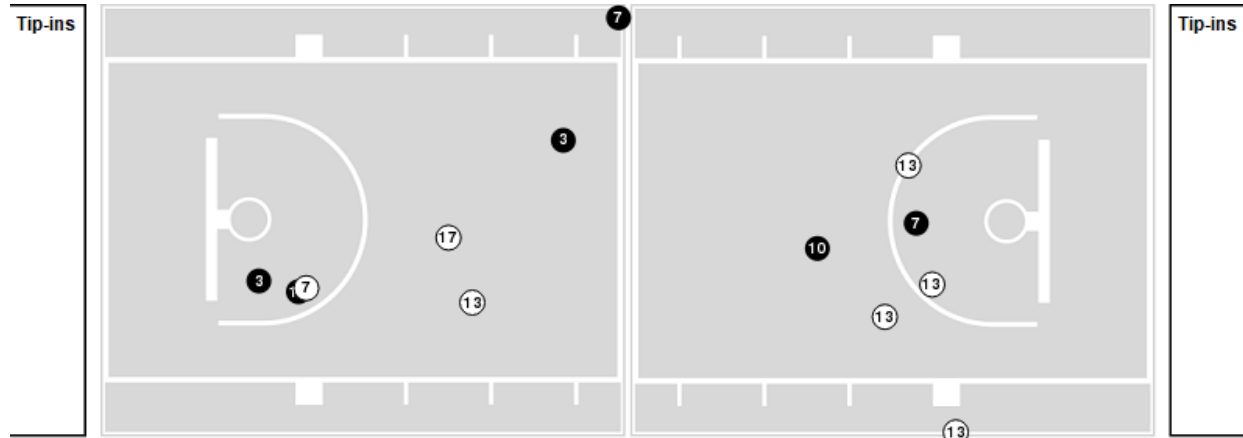

Blow Up Chart

● Made ○ Missed N - Player Number

Kentucky	M/A	%
Field Goals	19/54	35
2 Points	12/30	40
3 Points	7/24	29
Free Throws	8/12	67

Kentucky	M/A	%
Points in the Paint	10 (5 / 11)	45
Fast Break Points	5 (3/3)	100
Second Chance Points	6 (3/7)	43
Effective FG%	42