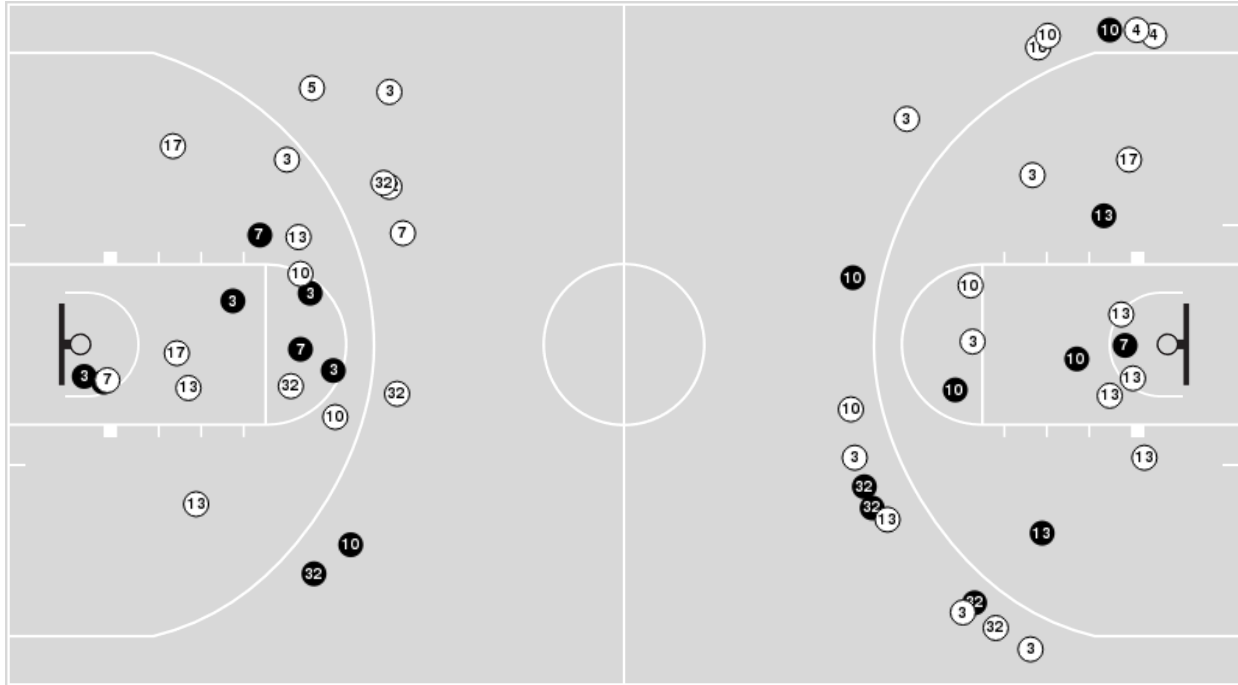

Officials:

Players => 0, 2, 3, 4, 5, 7, 8, 10, 11, 12, 13, 17, 32FG Types=>AllResults=>All

Kentucky

All Field Goals