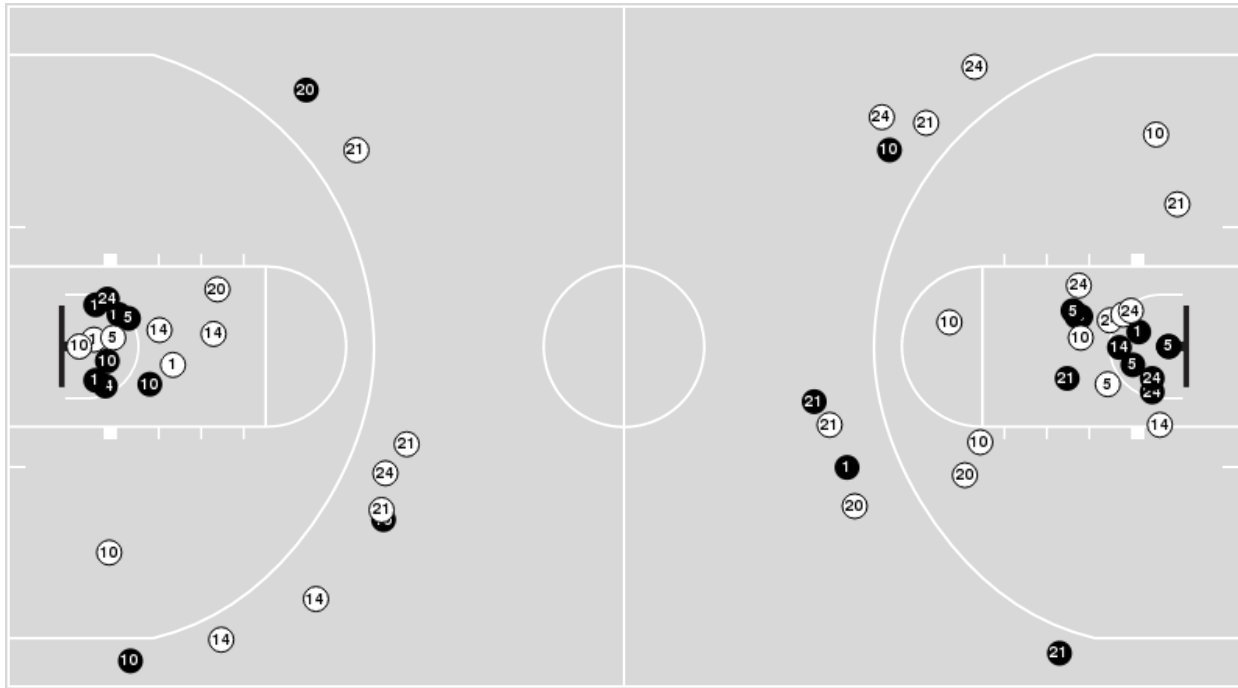

Officials:

Players => 0, 1, 2, 3, 4, 5, 10, 11, 14, 15, 20, 21, 24, 34FG Types=>AllResults=>All

North Carolina

All Field Goals