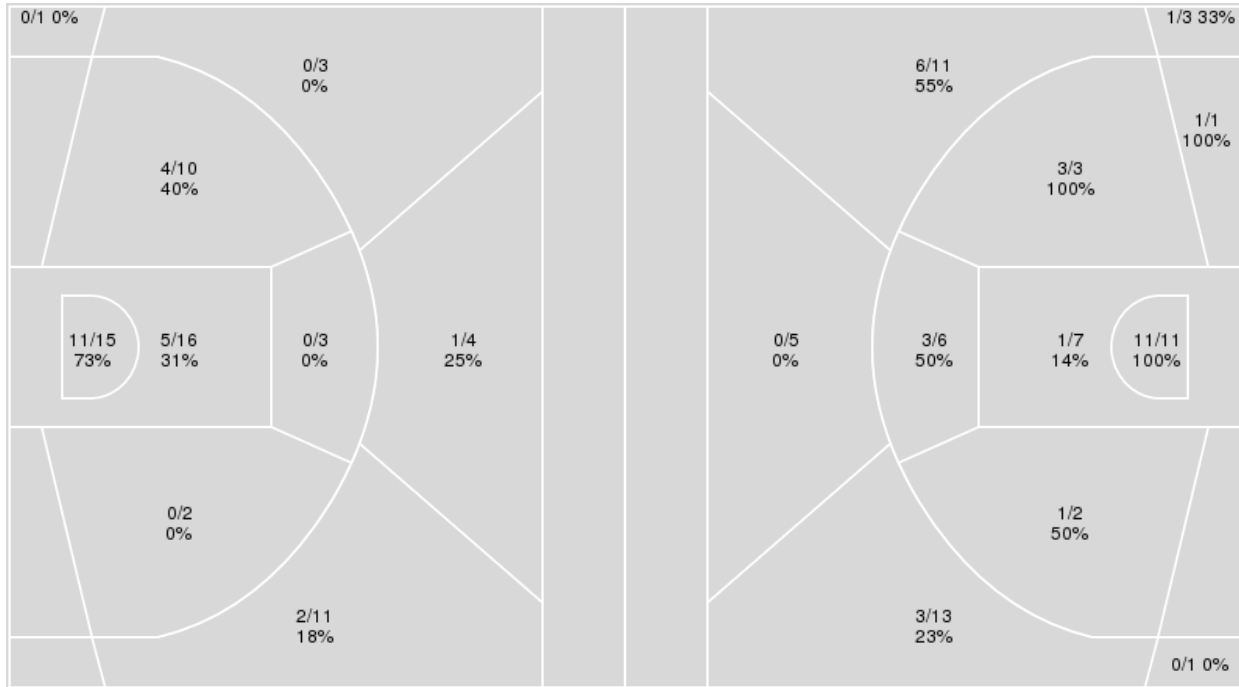

Kentucky at Purdue

12/14/24 Mackey Arena, West Lafayette
2024-25 Women's Basketball

Officials: Gina Cross, Felicia Grinter, Brenda Pantoja

{ Players => 1, 2, 3, 4, 7, 10, 11, 13, 15, 22, 31, 32, 34, 35; } FG Types => All; Results => All;

{ Players => 0, 2, 3, 4, 5, 7, 8, 10, 11, 12, 13, 17, 32; } FG Types => All; Results => All;

Purdue

Kentucky

Purdue	M/A	%
Field Goals	23/65	35
2 Points	20/46	43
3 Points	3/19	16
Free Throws	3/10	30

Kentucky	M/A	%
Field Goals	30/63	48
2 Points	20/30	67
3 Points	10/33	30
Free Throws	12/12	100