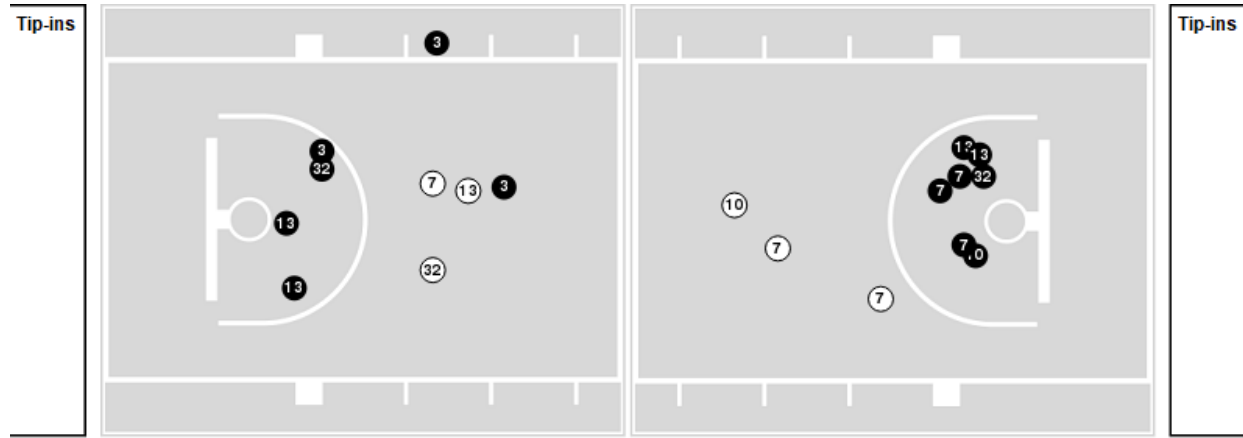

Officials: Gina Cross, Felicia Grinter, Brenda Pantoja

Players => 0, 2, 3, 4, 5, 7, 8, 10, 11, 12, 13, 17, 32FG Types=>AllResults=>All

Kentucky

All Field Goals

Blow Up Chart

● Made ○ Missed N - Player Number