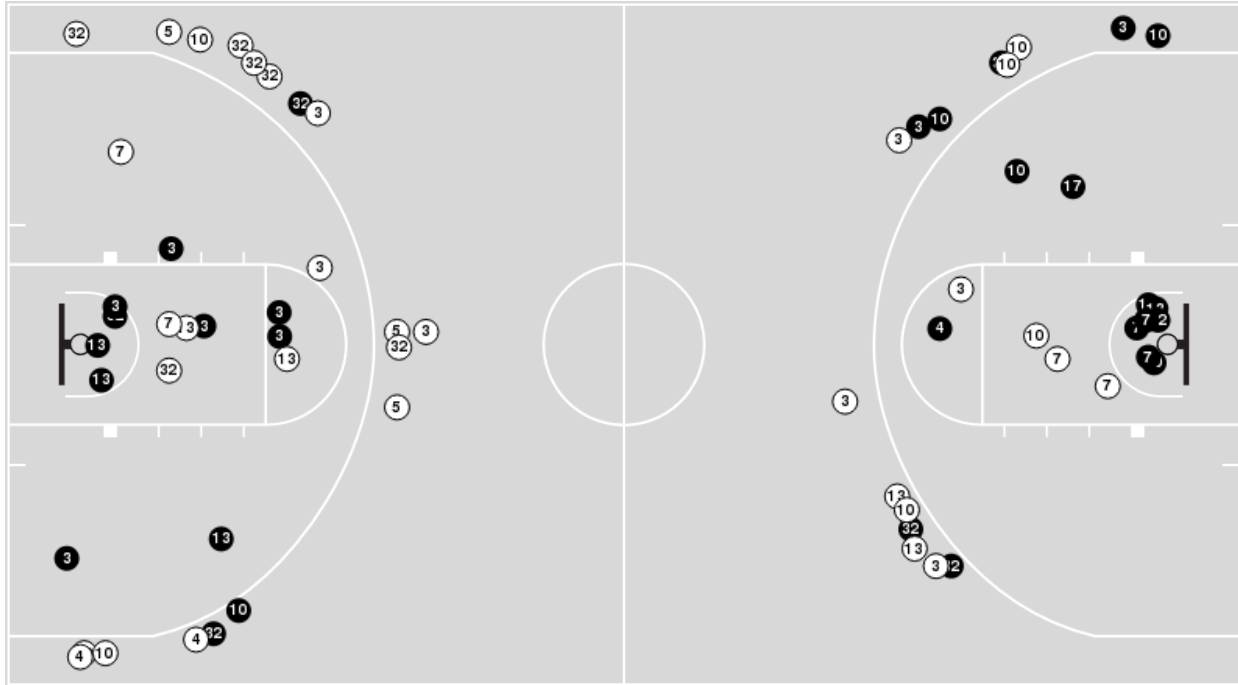

Officials: Gina Cross, Felicia Grinter, Brenda Pantoja

Players => 0, 2, 3, 4, 5, 7, 8, 10, 11, 12, 13, 17, 32FG Types=>AllResults=>All

Kentucky

All Field Goals