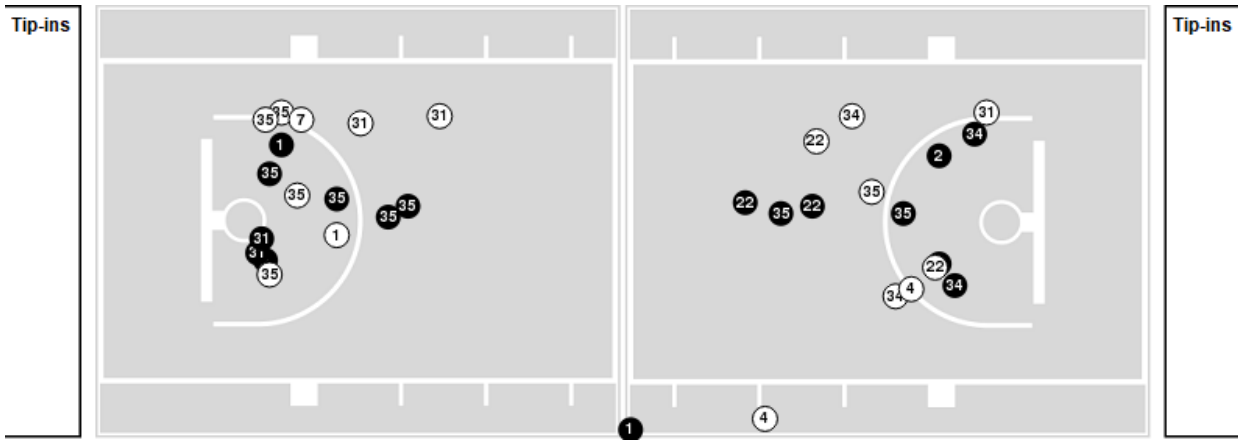

Officials: Gina Cross, Felicia Grinter, Brenda Pantoja

Players => 1, 2, 3, 4, 7, 10, 11, 13, 15, 22, 31, 32, 34, 35FG Types=>AllResults=>All

Purdue

All Field Goals

Blow Up Chart

● Made ○ Missed N - Player Number