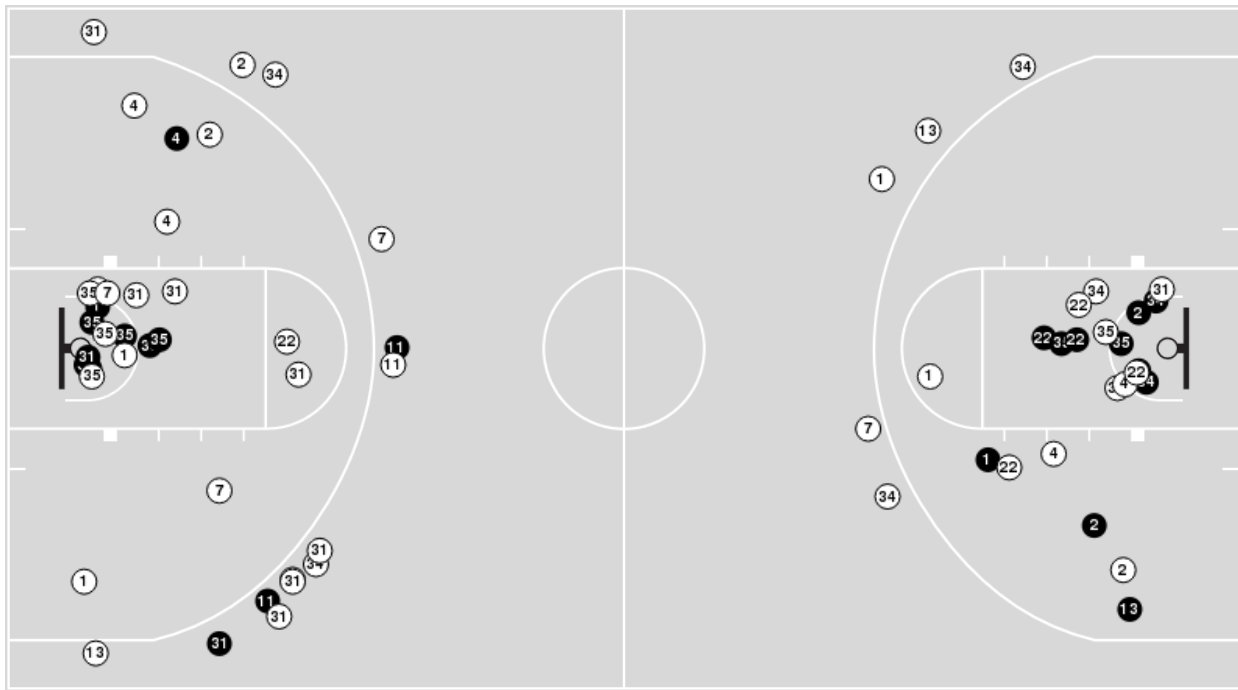

Officials: Gina Cross, Felicia Grinter, Brenda Pantoja

Players => 1, 2, 3, 4, 7, 10, 11, 13, 15, 22, 31, 32, 34, 35FG Types=>AllResults=>All

Purdue

All Field Goals