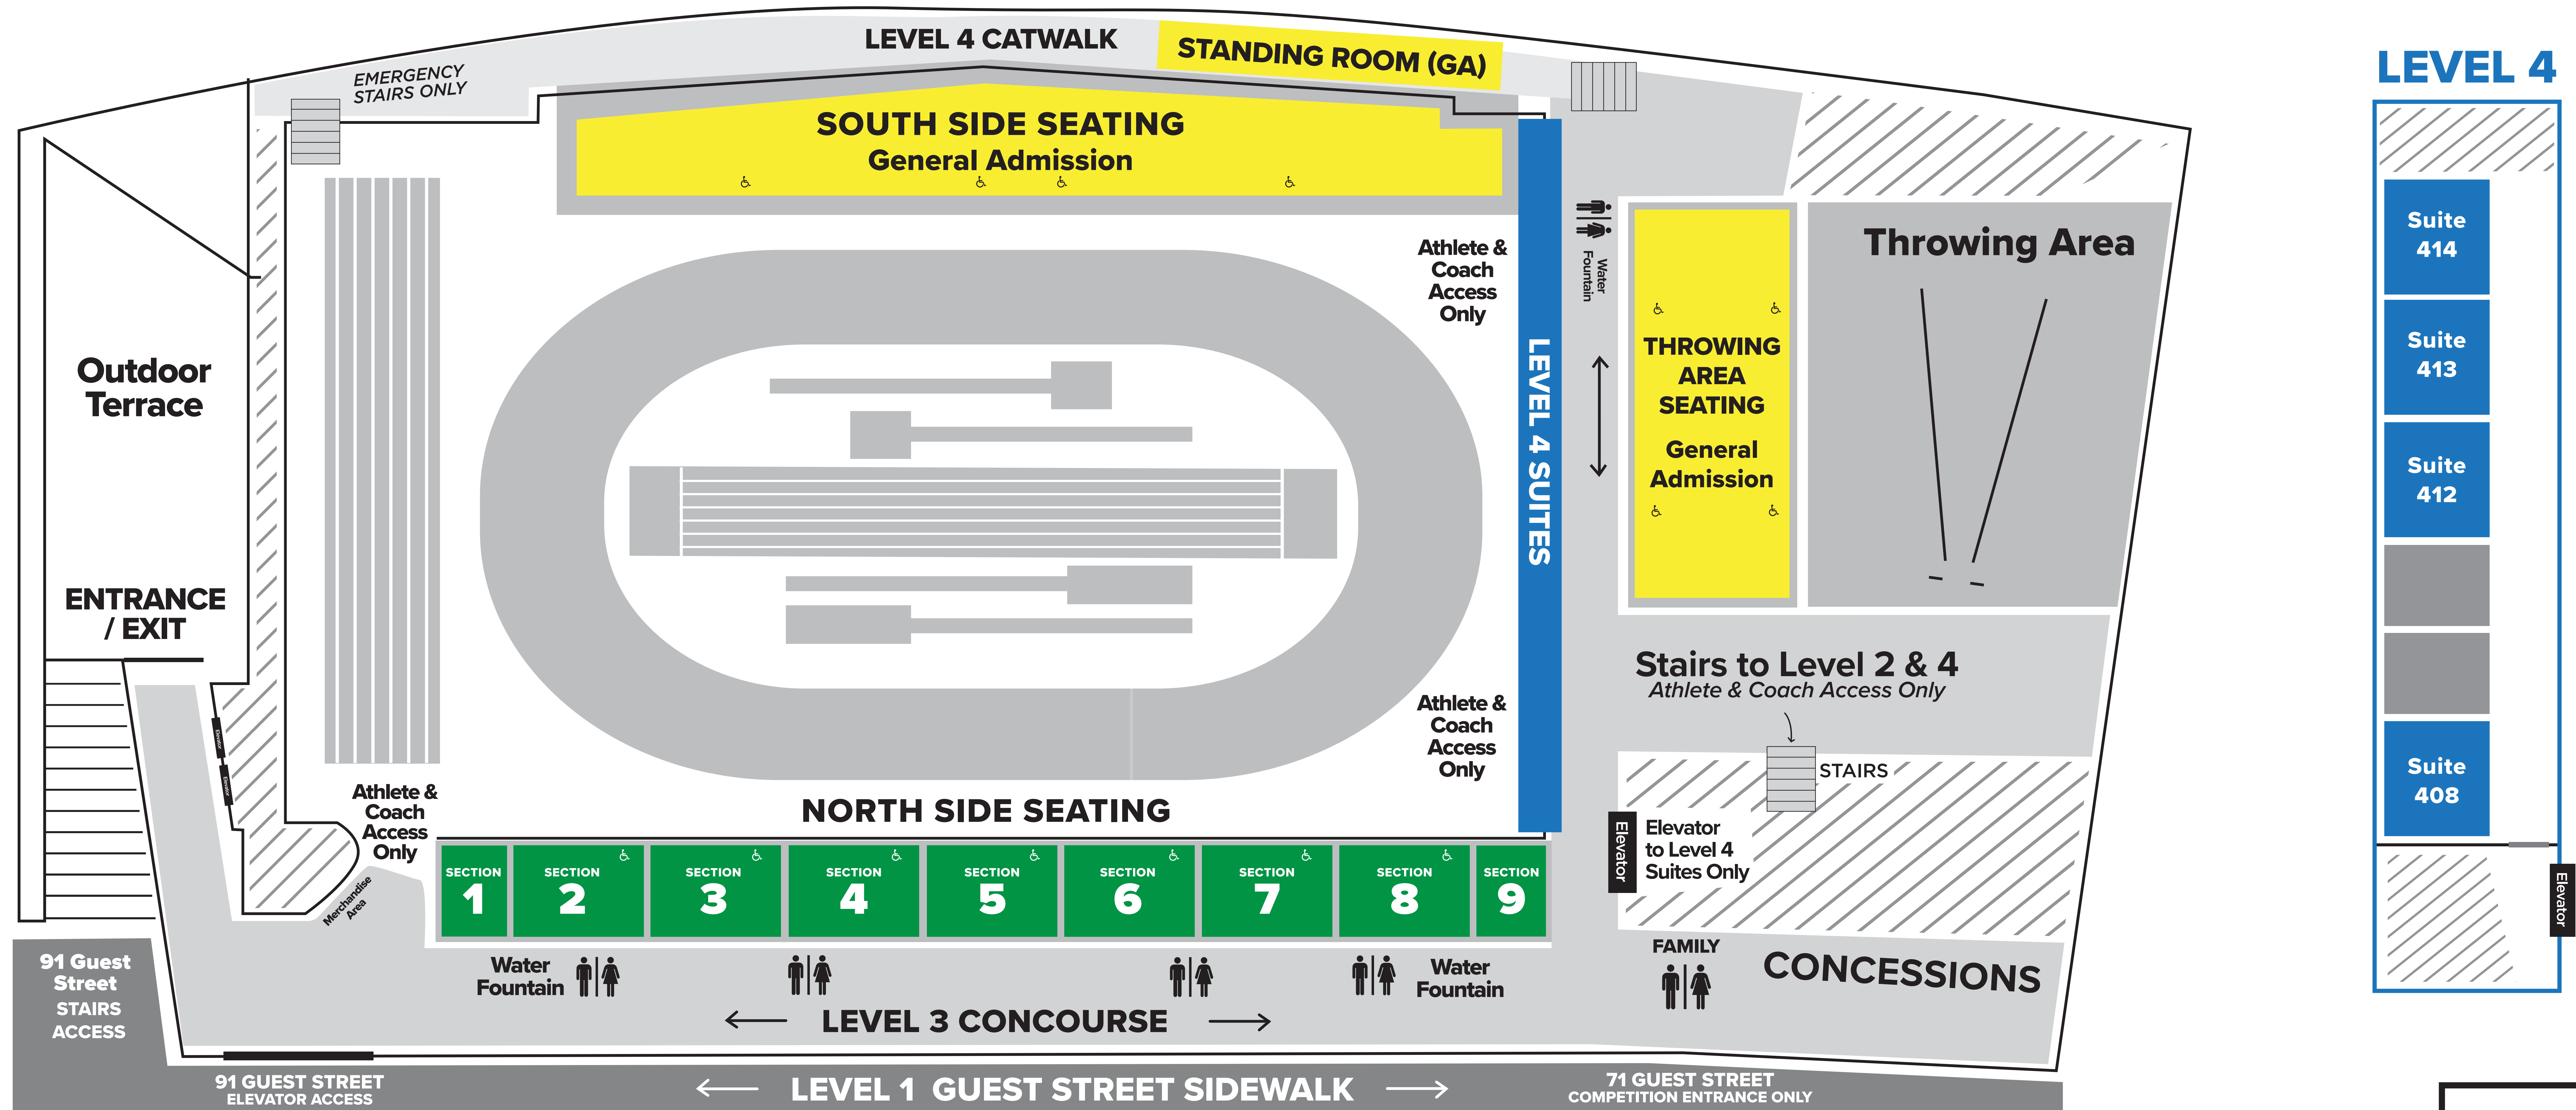

FRIDAY SEATING MAP

Level 3 | North Side Seating
Sections 1 - 9

Level 3 & 4 | South & Standing Room Seating
General Admission

Level 3 | Throwing Area Seating
General Admission

Level 4 | Suite Seating
Credentials Only

**SCAN FOR ALL
YOU NEED TO
KNOW ABOUT
NCAA WEEKEND!**